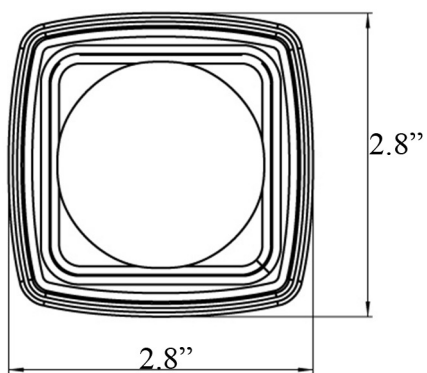

Features

- Tabletop Holder with Tumbler
- Available in 3 Finishes
- Tumbler in Frosted Glass
- Solid Brass Base

Loft 0520.xxx.01

SKU# | Option:

- Loft 0520.001.01 | Polished Chrome
- Loft 0520.139.01 | White
- Loft 0520.134.01 | Black

Finishes

-  .001 Polished Chrome
-  .139 White
-  .134 Black

<p>Collection Loft</p>	<p>Model Loft 0520.001.01 Loft 0520.139.01 Loft 0520.134.01</p>	<p>Dimensions Metric <i>1 inch = 2.54 cm</i> <i>1 inch = 25.4 mm</i></p>	 <p>1051 Lea Drive - Collegeville, PA 19426 Tel. 215 513 9400 - Fax 610 831 0215 www.ws bathcollections.com - info@ws bathcollectins.com</p>
-----------------------------------	--	--	---

Product Specs Sheets

Collection
Loft

Model |
Loft 0520.001.01
Loft 0520.134.01
Loft 0520.139.01

Dimensions Metric
1 inch = 2.54 cm
1 inch = 25.4 mm

WS[®] BATH
COLLECTIONS

1051 Lea Drive - Collegeville, PA 19426
Tel. 215 513 9400 - Fax 610 831 0215
www.ws bathcollections.com - info@ws bathcollections.com