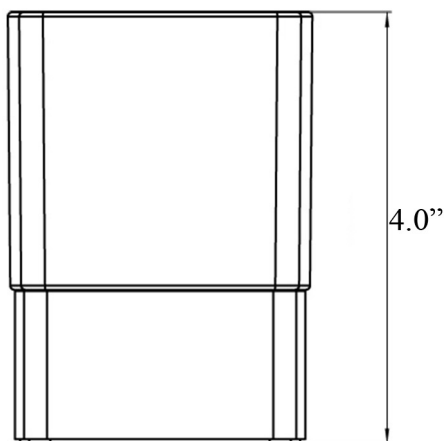

Features

- Tabletop Holder with Tumbler
- Available in 3 Finishes
- Tumbler in Frosted Glass
- Solid Brass Base

Loft 0520.xxx.01

SKU# | Option:

- Loft 0520.001.01 | Polished Chrome
- Loft 0520.139.01 | White
- Loft 0520.134.01 | Black

Finishes

-  .001 Polished Chrome
-  .139 White
-  .134 Black

<p>Collection Loft</p>	<p>Model Loft 0520.001.01 Loft 0520.139.01 Loft 0520.134.01</p>	<p>Dimensions Metric <i>1 inch = 2.54 cm</i> <i>1 inch = 25.4 mm</i></p>	 <p>1051 Lea Drive - Collegeville, PA 19426 Tel. 215 513 9400 - Fax 610 831 0215 www.ws bathcollections.com - info@ws bathcollectins.com</p>
-----------------------------------	--	--	---

Product Specs Sheets

Collection
Loft

Model |
Loft 0520.001.01
Loft 0520.134.01
Loft 0520.139.01

Dimensions Metric
1 inch = 2.54 cm
1 inch = 25.4 mm

WS[®] BATH
COLLECTIONS

1051 Lea Drive - Collegeville, PA 19426
Tel. 215 513 9400 - Fax 610 831 0215
www.ws bathcollections.com - info@ws bathcollections.com