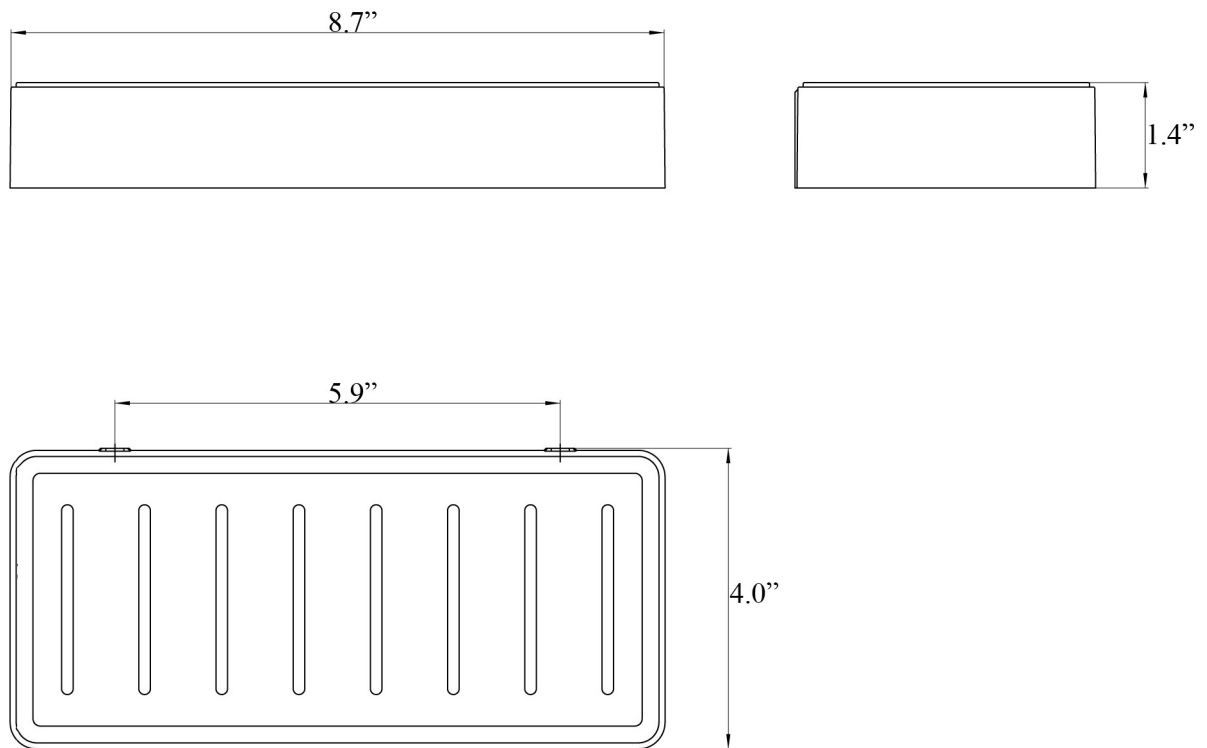

Features

- Shower Basket with Detachable Insert
- Polished Chrome Finish
- Solid Brass Base

Loft 0545.001.02

SKU# | Option:

- Loft 0545.001.02 | Polished Chrome

Finishes

 .001 Polished Chrome

<p>Collection Loft</p>	<p>Model Loft 0545.001.02</p>	<p>Dimensions Metric <i>1 inch = 2.54 cm</i> <i>1 inch = 25.4 mm</i></p>	<p> 1051 Lea Drive - Collegeville, PA 19426 Tel. 215 513 9400 - Fax 610 831 0215 www.ws bathcollections.com - info@ws bathcollectins.com</p>
-----------------------------------	--	--	---

Product Specs Sheets

Collection
Loft

Model |
Loft 0545.001.02

Dimensions Metric
1 inch = 2.54 cm
1 inch = 25.4 mm

WS[®]
BATH
COLLECTIONS

1051 Lea Drive - Collegeville, PA 19426
Tel. 215 513 9400 - Fax 610 831 0215
www.ws bathcollections.com - info@ws bathcollections.com