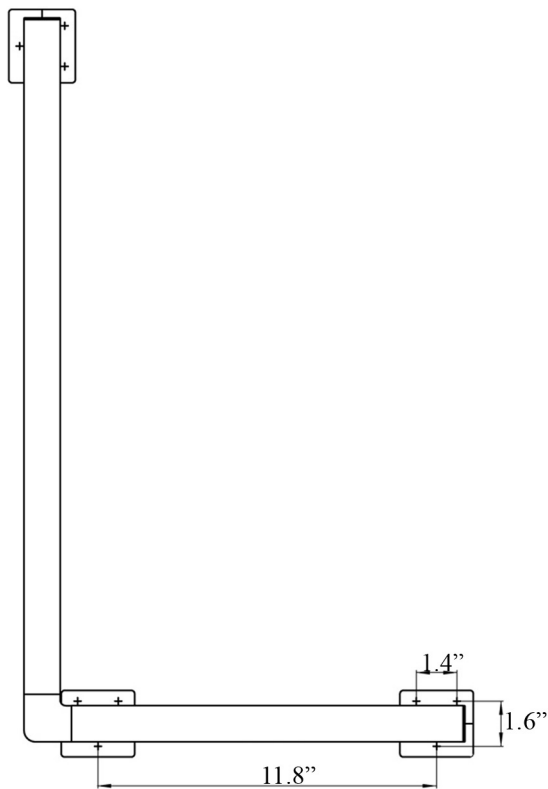

Features

- Right Grab Bar
- Polished Chrome Finish
- Solid Brass Base

Loft 0570.001.07

SKU# | Option:

- Loft 0570.001.07 | Polished Chrome

Finishes

 .001 Polished Chrome

<p>Collection Loft</p>	<p>Model Loft 0570.001.07</p>	<p>Dimensions Metric <i>1 inch = 2.54 cm</i> <i>1 inch = 25.4 mm</i></p>	<p> 1051 Lea Drive - Collegeville, PA 19426 Tel. 215 513 9400 - Fax 610 831 0215 www.ws bathcollections.com - info@ws bathcollectins.com</p>
-----------------------------------	--	--	---

Product Specs Sheets

Collection
Nqhv

Model |
Nqhv2792Ø23Ø9
"

Dimensions Metric

1 inch = 2.54 cm
1 inch = 25.4 mm

WS[®]
BATH
COLLECTIONS

1051 Lea Drive - Collegeville, PA 19426
Tel. 215 513 9400 - Fax 610 831 0215
www.ws bathcollections.com - info@ws bathcollections.com