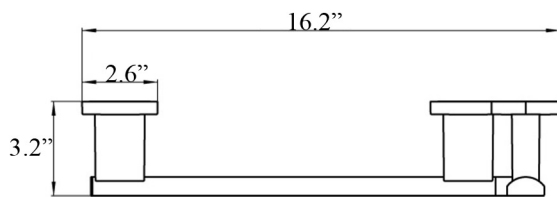

Features

- Right Grab Bar
- Polished Chrome Finish
- Solid Brass Base

Loft 0570.001.07

SKU# | Option:

- Loft 0570.001.07 | Polished Chrome

Finishes

 .001 Polished Chrome

<p>Collection Loft</p>	<p>Model Loft 0570.001.07</p>	<p>Dimensions Metric <i>1 inch = 2.54 cm</i> <i>1 inch = 25.4 mm</i></p>	<p> 1051 Lea Drive - Collegeville, PA 19426 Tel. 215 513 9400 - Fax 610 831 0215 www.ws bathcollections.com - info@ws bathcollectins.com</p>
-----------------------------------	--	--	---

Product Specs Sheets

Collection
Nqhv

Model |
Nqhv2792Ø23Ø9
"

Dimensions Metric

1 inch = 2.54 cm
1 inch = 25.4 mm

WS[®]
BATH
COLLECTIONS

1051 Lea Drive - Collegeville, PA 19426
Tel. 215 513 9400 - Fax 610 831 0215
www.ws bathcollections.com - info@ws bathcollections.com