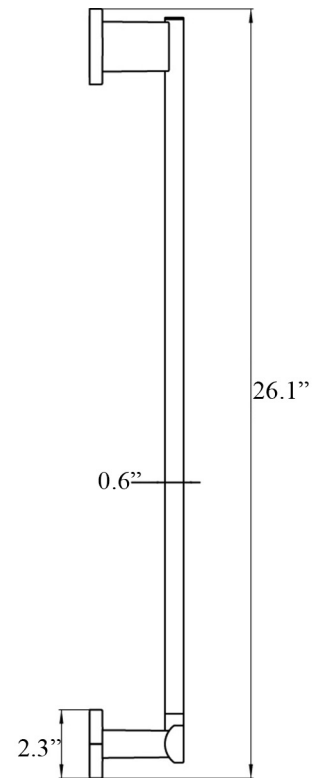

Features

- Right Grab Bar
- Polished Chrome Finish
- Solid Brass Base

Loft 0570.001.07

SKU# | Option:

- Loft 0570.001.07 | Polished Chrome

Finishes

 .001 Polished Chrome

<p>Collection Loft</p>	<p>Model Loft 0570.001.07</p>	<p>Dimensions Metric <i>1 inch = 2.54 cm</i> <i>1 inch = 25.4 mm</i></p>	<p> 1051 Lea Drive - Collegeville, PA 19426 Tel. 215 513 9400 - Fax 610 831 0215 www.ws bathcollections.com - info@ws bathcollectins.com</p>
-----------------------------------	--	--	---

Product Specs Sheets

Collection
Nqhv

Model |
Nqhv2792Ø23Ø9
"

Dimensions Metric

1 inch = 2.54 cm
1 inch = 25.4 mm

WS[®]
BATH
COLLECTIONS

1051 Lea Drive - Collegeville, PA 19426
Tel. 215 513 9400 - Fax 610 831 0215
www.ws bathcollections.com - info@ws bathcollections.com