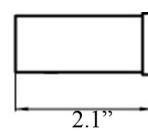

## Finishes:

 Polished Chrome

 Matte Black

 Matte White

**Collection**  
Loft

**Model |**  
Loft 0570.30

Dimensions Metric

*1 inch = 2.54 cm*

*1 inch = 25.4 mm*

**WS**<sup>®</sup>  
BATH  
COLLECTIONS

1051 Lea Drive - Collegeville, PA 19426  
Tel. 215 513 9400 - Fax 610 831 0215

[www.ws bathcollections.com](http://www.ws bathcollections.com) - [info@ws bathcollectins.com](mailto:info@ws bathcollectins.com)

# Product Specs Sheets

Collection  
Loft

Model |  
Loft 0570.30

Dimensions Metric

*1 inch = 2.54 cm*  
*1 inch = 25.4 mm*

**WS**<sup>®</sup>  
**BATH**  
**COLLECTIONS**

1051 Lea Drive - Collegeville, PA 19426  
Tel. 215 513 9400 - Fax 610 831 0215  
[www.ws bathcollections.com](http://www.ws bathcollections.com) - [info@ws bathcollections.com](mailto:info@ws bathcollections.com)