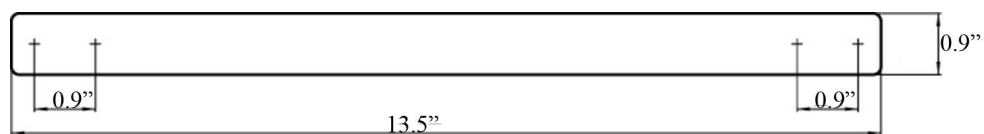

## Finishes:

 Polished Chrome

 Matte Black

 Matte White

**Collection**  
Loft

**Model |**  
Loft 0570.30

Dimensions Metric

*1 inch = 2.54 cm*

*1 inch = 25.4 mm*

**WS**<sup>®</sup>  
BATH  
COLLECTIONS

1051 Lea Drive - Collegeville, PA 19426  
Tel. 215 513 9400 - Fax 610 831 0215

[www.ws bathcollections.com](http://www.ws bathcollections.com) - [info@ws bathcollectins.com](mailto:info@ws bathcollectins.com)

# Product Specs Sheets

Collection  
Loft

Model |  
Loft 0570.30

Dimensions Metric

*1 inch = 2.54 cm*  
*1 inch = 25.4 mm*

**WS**<sup>®</sup>  
**BATH**  
**COLLECTIONS**

1051 Lea Drive - Collegeville, PA 19426  
Tel. 215 513 9400 - Fax 610 831 0215  
[www.ws bathcollections.com](http://www.ws bathcollections.com) - [info@ws bathcollections.com](mailto:info@ws bathcollections.com)