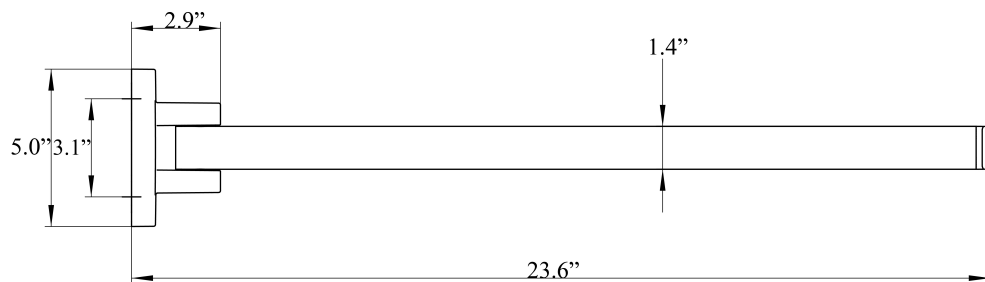

Features

- Hinged Support Bar
- Polished Chrome Finish
- Solid Brass Base

Loft 0585.001.60

SKU# | Option:

- Loft 0585.001.60 | Polished Chrome

Finishes

 .001 Polished Chrome

<p>Collection Loft</p>	<p>Model Loft 0585.001.60</p>	<p>Dimensions Metric <i>1 inch = 2.54 cm</i> <i>1 inch = 25.4 mm</i></p>	 <p>1051 Lea Drive - Collegeville, PA 19426 Tel. 215 513 9400 - Fax 610 831 0215 www.ws bathcollections.com - info@ws bathcollectins.com</p>
-----------------------------------	--	--	---

Product Specs Sheets

Collection
Loft

Model |
Loft 0585.001.60

Dimensions Metric
1 inch = 2.54 cm
1 inch = 25.4 mm

WS[®]
BATH
COLLECTIONS

1051 Lea Drive - Collegeville, PA 19426
Tel. 215 513 9400 - Fax 610 831 0215
www.ws bathcollections.com - info@ws bathcollections.com