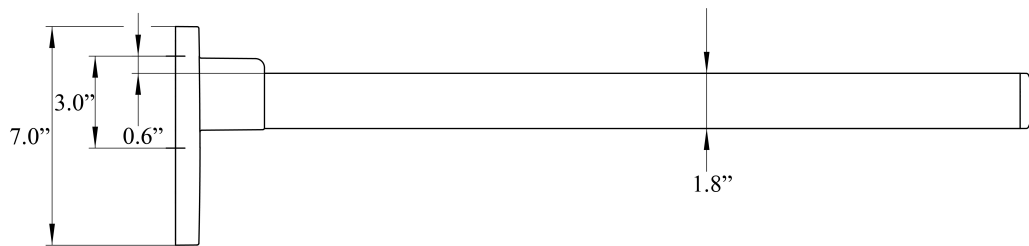

Features

- Hinged Support Bar
- Polished Chrome Finish
- Solid Brass Base

Loft 0585.001.60

SKU# | Option:

- Loft 0585.001.60 | Polished Chrome

Finishes

 .001 Polished Chrome

<p>Collection Loft</p>	<p>Model Loft 0585.001.60</p>	<p>Dimensions Metric <i>1 inch = 2.54 cm</i> <i>1 inch = 25.4 mm</i></p>	 <p>1051 Lea Drive - Collegeville, PA 19426 Tel. 215 513 9400 - Fax 610 831 0215 www.ws bathcollections.com - info@ws bathcollectins.com</p>
-----------------------------------	--	--	---

Product Specs Sheets

Collection
Loft

Model |
Loft 0585.001.60

Dimensions Metric
1 inch = 2.54 cm
1 inch = 25.4 mm

WS[®]
BATH
COLLECTIONS

1051 Lea Drive - Collegeville, PA 19426
Tel. 215 513 9400 - Fax 610 831 0215
www.ws bathcollections.com - info@ws bathcollections.com