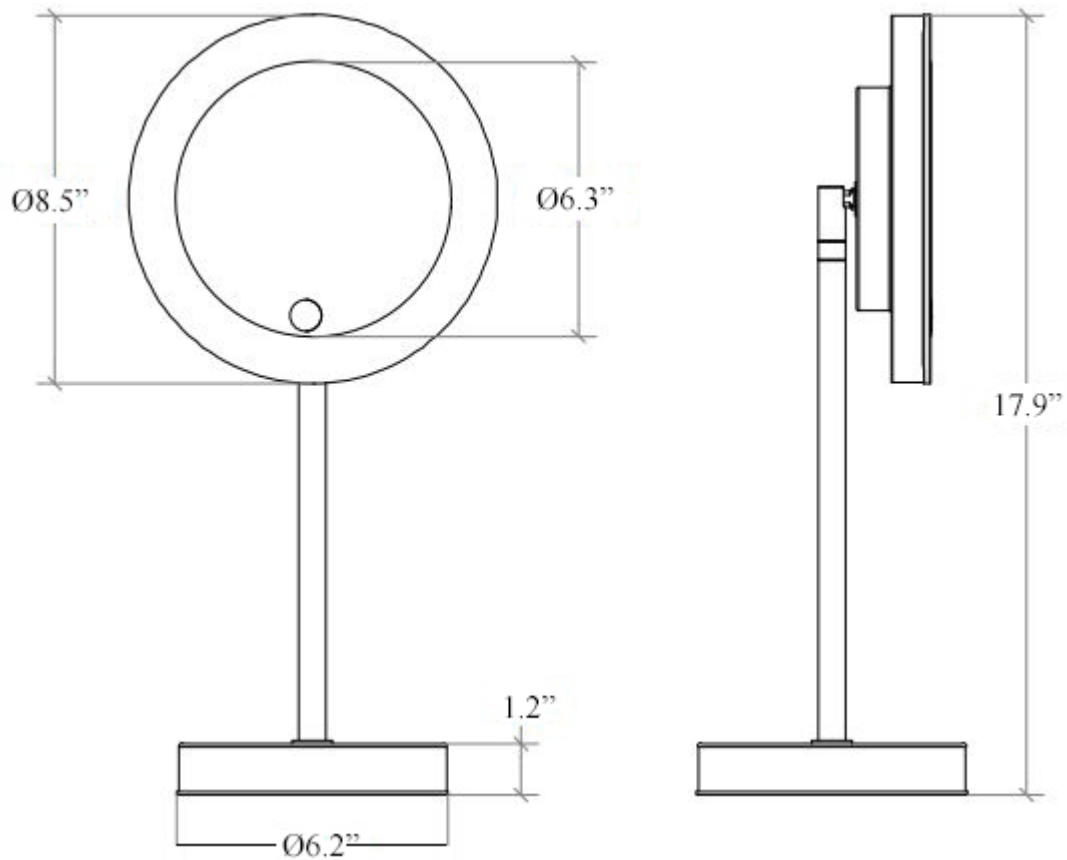

Mevedo 5581

Features

- Free Standing Magnifying Table Mirror
- Polished Chrome Finish
- Solid Brass Base
- Magnification 3X
- LED Lighting
- Powered by Cord and Plug
- Free of Distortion
- Made in Italy

SKU# | Option:

- Mevedo 5581 | Polished Chrome

Finishes:

* WS Bath Collections reserves the right to revise dimensions or information on this sheet without notice

Collection Mevedo	Model Mevedo 5581	Dimensions Metric <i>1 inch = 2.54 cm</i> <i>1 inch = 25.4 mm</i>	 1051 Lea Drive - Collegeville, PA 19426 Tel. 215 513 9400 - Fax 610 831 0215 www.ws bathcollections.com - info@ws bathcollections.com
-----------------------------	-------------------------------	--	---

Product Specs Sheets

Collection
Mevedo

Model |
Mevedo 5581

Dimensions Metric
1 inch = 2.54 cm
1 inch = 25.4 mm

WS[®]
BATH
COLLECTIONS

1051 Lea Drive - Collegeville, PA 19426
Tel. 215 513 9400 - Fax 610 831 0215
www.ws bathcollections.com - info@ws bathcollections.com