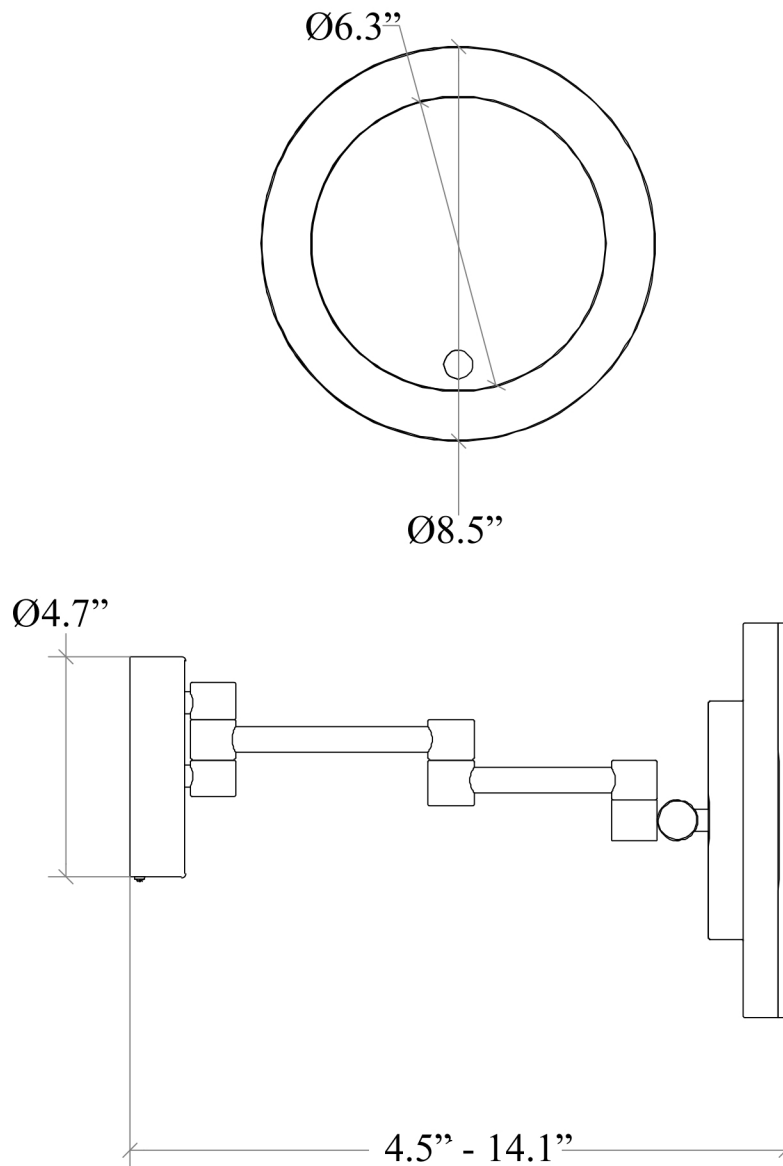

### Finishes:

\* WS Bath Collections reserves the right to revise dimensions or information on this sheet without notice

**Collection**  
Mevedo

**Model |**  
Mevedo 5583

Dimensions Metric

*1 inch = 2.54 cm*

*1 inch = 25.4 mm*

**WS**<sup>®</sup>  
**BATH**  
**COLLECTIONS**

1051 Lea Drive - Collegeville, PA 19426  
Tel. 215 513 9400 - Fax 610 831 0215

[www.ws bathcollections.com](http://www.ws bathcollections.com) - [info@ws bathcollections.com](mailto:info@ws bathcollections.com)

# Product Specs Sheets

Collection  
Mevedo

Model |  
Mevedo 5583

Dimensions Metric

1 inch = 2.54 cm  
1 inch = 25.4 mm

**WS**<sup>®</sup>  
BATH  
COLLECTIONS

1051 Lea Drive - Collegeville, PA 19426  
Tel. 215 513 9400 - Fax 610 831 0215  
[www.ws bathcollections.com](http://www.ws bathcollections.com) - [info@ws bathcollections.com](mailto:info@ws bathcollections.com)