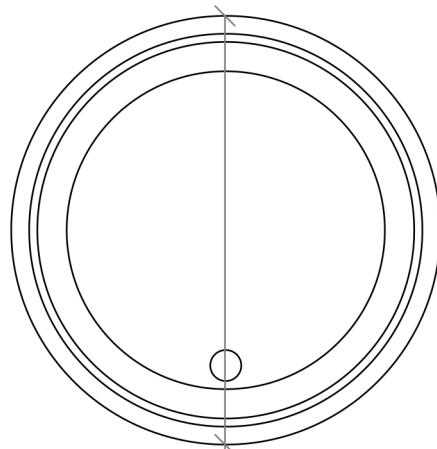

- Mevedo 5584 | Polished Chrome

Finishes:

 Polished Chrome

* WS Bath Collections reserves the right to revise dimensions or information on this sheet without notice

Collection Mevedo	Model Mevedo 5584	Dimensions Metric <i>1 inch = 2.54 cm</i> <i>1 inch = 25.4 mm</i>	 1051 Lea Drive - Collegeville, PA 19426 Tel. 215 513 9400 - Fax 610 831 0215 www.ws bathcollections.com - info@ws bathcollections.com
-----------------------------	-------------------------------	--	---

Product Specs Sheets

$\text{Ø}9.8''$

$\text{Ø}4.7''$

$14.2''$

Collection
Ogxgfq

Model |
Ogxgfq"77: 6

Dimensions Metric
1 inch = 2.54 cm
1 inch = 25.4 mm

WS[®]
BATH
COLLECTIONS