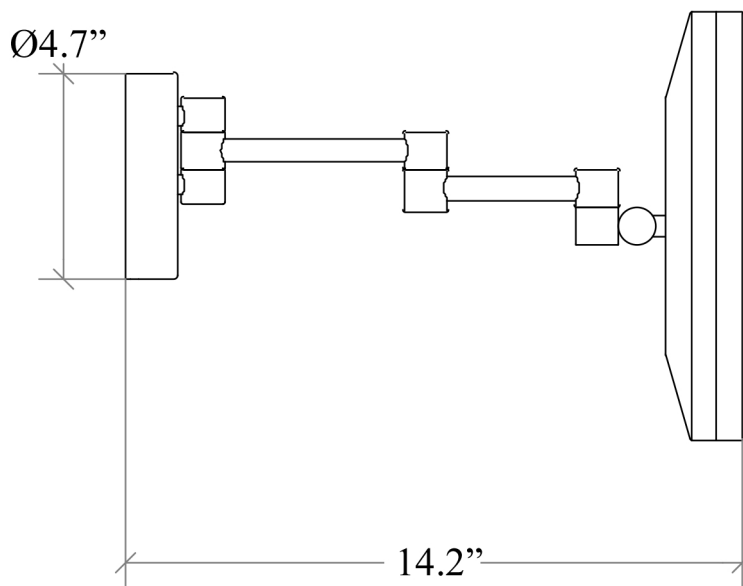

- Mevedo 5584 | Polished Chrome

Finishes:

 Polished Chrome

* WS Bath Collections reserves the right to revise dimensions or information on this sheet without notice

Collection Mevedo	Model Mevedo 5584	Dimensions Metric <i>1 inch = 2.54 cm</i> <i>1 inch = 25.4 mm</i>	 1051 Lea Drive - Collegeville, PA 19426 Tel. 215 513 9400 - Fax 610 831 0215 www.ws bathcollections.com - info@ws bathcollections.com
-----------------------------	-------------------------------	--	---

Product Specs Sheets

$\text{Ø}9.8''$

$\text{Ø}4.7''$

$14.2''$

Collection
Ogxgfq

Model |
Ogxgfq"77: 6

Dimensions Metric
1 inch = 2.54 cm
1 inch = 25.4 mm

WS[®]
BATH
COLLECTIONS