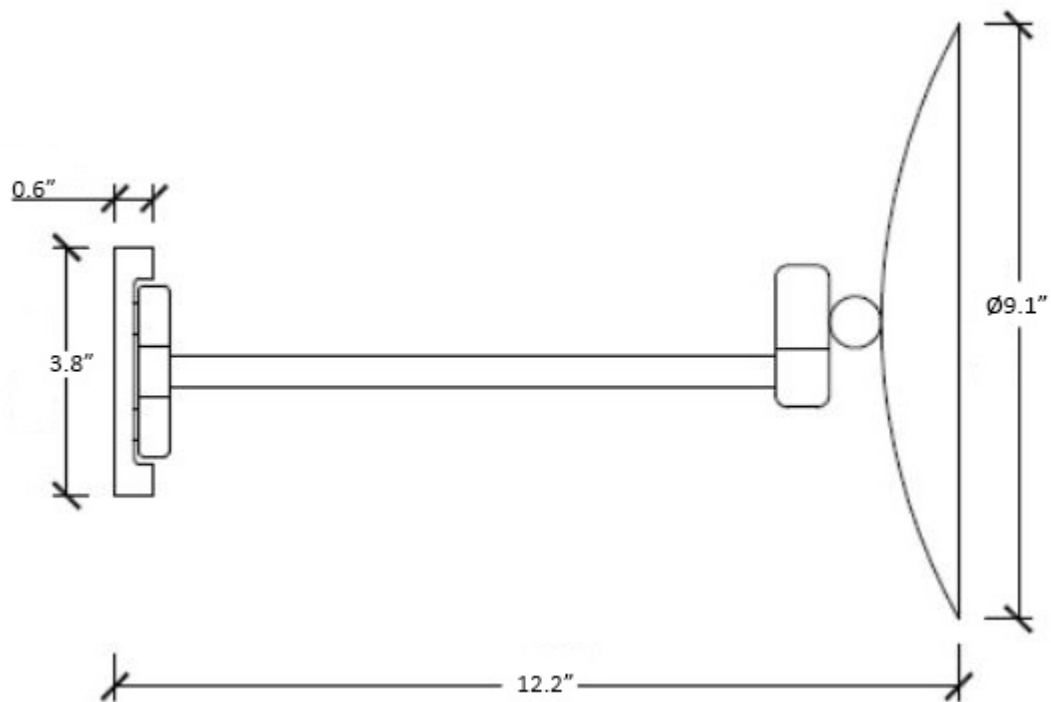

### Finishes:

\* WS Bath Collections reserves the right to revise dimensions or information on this sheet without notice

<b>Collection</b> Discolo	<b>Model</b>   Discolo 38/F	Dimensions Metric <i>1 inch = 2.54 cm</i> <i>1 inch = 25.4 mm</i>	 1051 Lea Drive - Collegeville, PA 19426 Tel. 215 513 9400 - Fax 610 831 0215 <a href="http://www.ws bathcollections.com">www.ws bathcollections.com</a> - <a href="mailto:info@ws bathcollections.com">info@ws bathcollections.com</a>
------------------------------	--------------------------------	---	---

# Product Specs Sheets

Collection  
Discolo

Model |  
Discolo 38/F

Dimensions Metric

*1 inch = 2.54 cm*  
*1 inch = 25.4 mm*

**WS**<sup>®</sup>  
BATH  
COLLECTIONS

1051 Lea Drive - Collegeville, PA 19426  
Tel. 215 513 9400 - Fax 610 831 0215