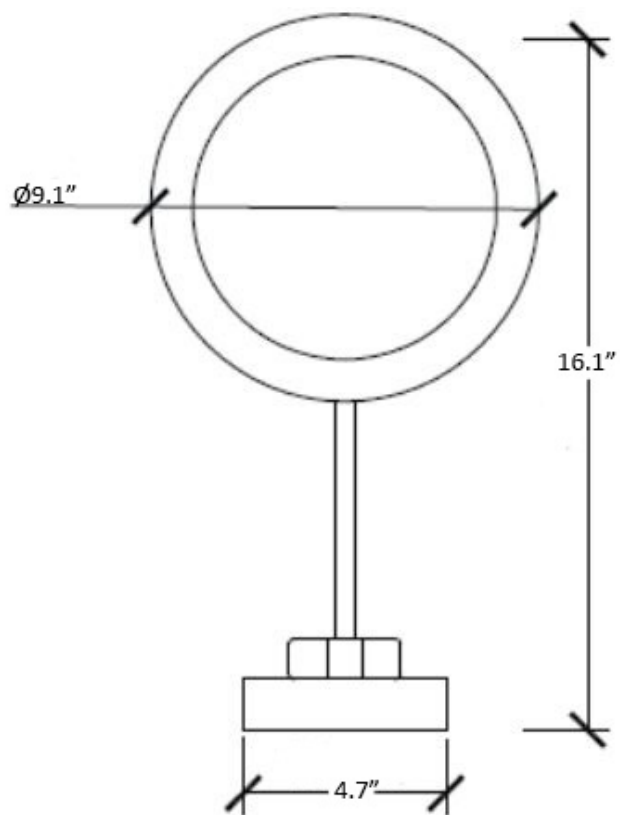

### Finishes:

Polished Chrome

\* WS Bath Collections reserves the right to revise dimensions or information on this sheet without notice

**Collection**  
Discolored

**Model** |  
Discolored 37/1

Dimensions Metric

*1 inch = 2.54 cm*

*1 inch = 25.4 mm*

**WS**®  
**BATH**  
**COLLECTIONS**

1051 Lea Drive - Collegeville, PA 19426  
Tel. 215 513 9400 - Fax 610 831 0215

[www.ws bathcollections.com](http://www.ws bathcollections.com) - [info@ws bathcollections.com](mailto:info@ws bathcollections.com)

# Product Specs Sheets

Collection  
Discolo

Model |  
Discolo LED 37/1

Dimensions Metric

*1 inch = 2.54 cm*  
*1 inch = 25.4 mm*

**WS**<sup>®</sup>  
**BATH**  
**COLLECTIONS**

1051 Lea Drive - Collegeville, PA 19426  
Tel. 215 513 9400 - Fax 610 831 0215  
[www.ws bathcollections.com](http://www.ws bathcollections.com) - [info@ws bathcollections.com](mailto:info@ws bathcollections.com)