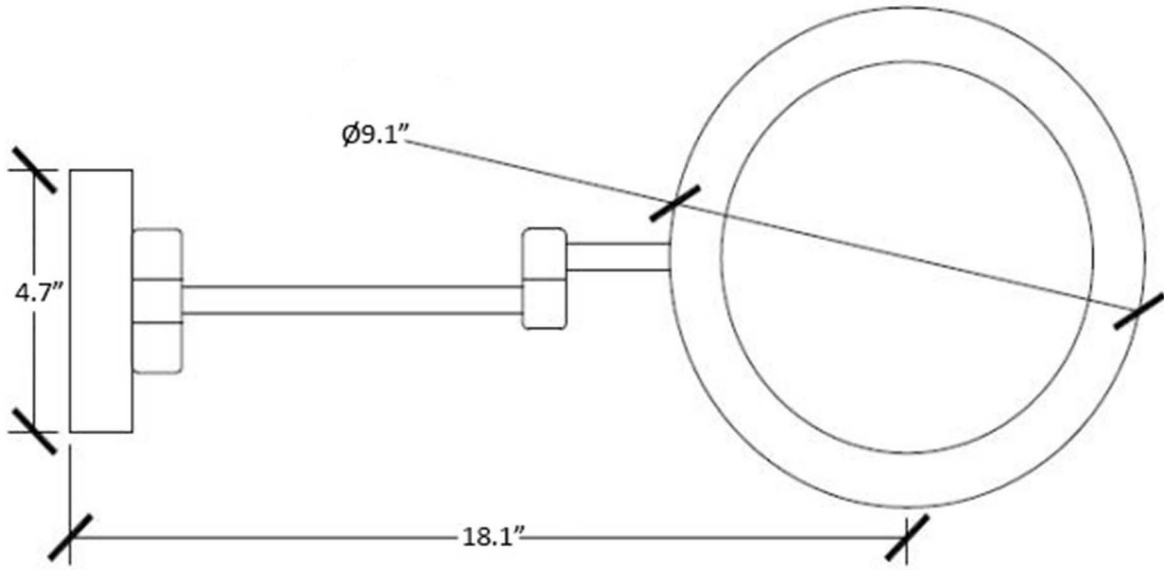

Discolo LED C35/2 - C36/2 KK

Features

- Magnifying Makeup Mirror
- Polished Chrome Finish
- Chrome Plated ABS
- 3X Magnification
- LED Light
- Available in 2 Power Options: Hard Wired or Cord and Plug
- Cold White Light Effect: 5500K
- Double Arm, Extendable, Rotates in All Directions
- Free of Distortion
- Made in Italy

SKU# | Option:

- Discolo LED C35/2 KK | Hard-Wired
- Discolo LED C36/2 KK | Cord & Plug

Finishes:

|||| Polished Chrome

* WS Bath Collections reserves the right to revise dimensions or information on this sheet without notice

Collection Discolo	Model Discolo LED C35/2 - C36/2 KK	Dimensions Metric <i>1 inch = 2.54 cm</i> <i>1 inch = 25.4 mm</i>	 1051 Lea Drive - Collegeville, PA 19426 Tel. 215 513 9400 - Fax 610 831 0215 www.ws bathcollections.com - info@ws bathcollections.com
------------------------------	--	--	---

Product Specs Sheets

Collection
Discolo

Model |
Discolo LED 35/2
Discolo LED 36/2

Dimensions Metric
1 inch = 2.54 cm
1 inch = 25.4 mm

WS[®]
BATH
COLLECTIONS

1051 Lea Drive - Collegeville, PA 19426
Tel. 215 513 9400 - Fax 610 831 0215
www.ws bathcollections.com - info@ws bathcollections.com