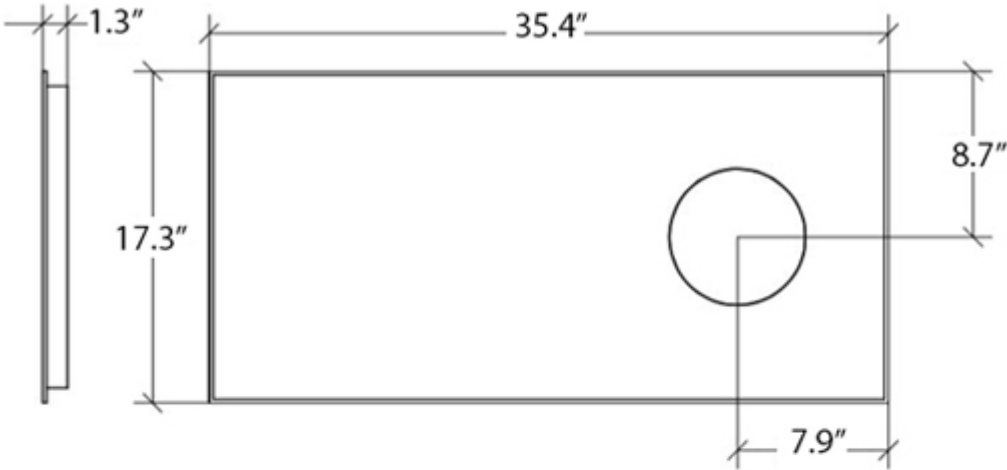

### Finishes:

 Stainless Steel

\* WS Bath Collections reserves the right to revise dimensions or information on this sheet without notice

|                            |                              |   |   |
|----------------------------|------------------------------|---|---|
| <b>Collection</b><br>Speci | <b>Model  </b><br>Speci 5666 | Dimensions Metric<br><i>1 inch = 2.54 cm</i><br><i>1 inch = 25.4 mm</i> | <br>1051 Lea Drive - Collegeville, PA 19426<br>Tel. 215 513 9400 - Fax 610 831 0215<br><a href="http://www.ws bathcollections.com">www.ws bathcollections.com</a> - <a href="mailto:info@ws bathcollections.com">info@ws bathcollections.com</a> |
|----------------------------|------------------------------|---|---|

# Product Specs Sheets

**Collection**  
Speci

**Model |**  
Speci 5666

Dimensions Metric  
 1 inch = 2.54 cm  
 1 inch = 25.4 mm

**WS**®  
**BATH**  
**COLLECTIONS**

1051 Lea Drive - Collegeville, PA 19426  
 Tel. 215 513 9400 - Fax 610 831 0215  
[www.ws bathcollections.com](http://www.ws bathcollections.com) - [info@ws bathcollections.com](mailto:info@ws bathcollections.com)