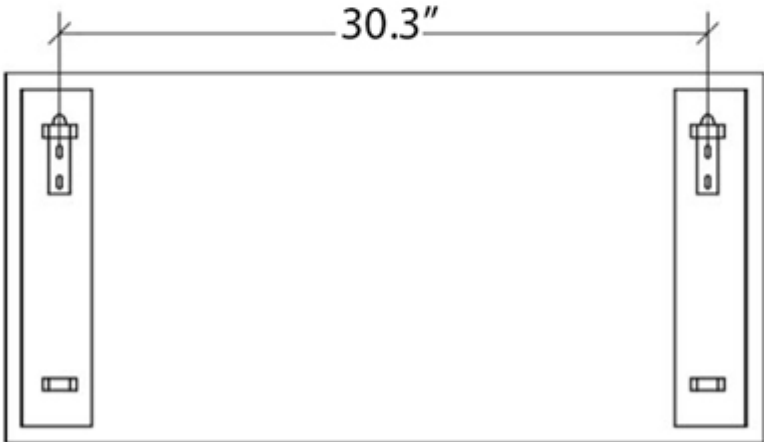

### Finishes:

 Stainless Steel

\* WS Bath Collections reserves the right to revise dimensions or information on this sheet without notice

|                            |                              |   |   |
|----------------------------|------------------------------|---|---|
| <b>Collection</b><br>Speci | <b>Model  </b><br>Speci 5666 | Dimensions Metric<br><i>1 inch = 2.54 cm</i><br><i>1 inch = 25.4 mm</i> | <br>1051 Lea Drive - Collegeville, PA 19426<br>Tel. 215 513 9400 - Fax 610 831 0215<br><a href="http://www.ws bathcollections.com">www.ws bathcollections.com</a> - <a href="mailto:info@ws bathcollections.com">info@ws bathcollections.com</a> |
|----------------------------|------------------------------|---|---|

# Product Specs Sheets

**Collection**  
Speci

**Model |**  
Speci 5666

Dimensions Metric  
 1 inch = 2.54 cm  
 1 inch = 25.4 mm

**WS**®  
**BATH**  
**COLLECTIONS**

1051 Lea Drive - Collegeville, PA 19426  
 Tel. 215 513 9400 - Fax 610 831 0215  
[www.ws bathcollections.com](http://www.ws bathcollections.com) - [info@ws bathcollections.com](mailto:info@ws bathcollections.com)