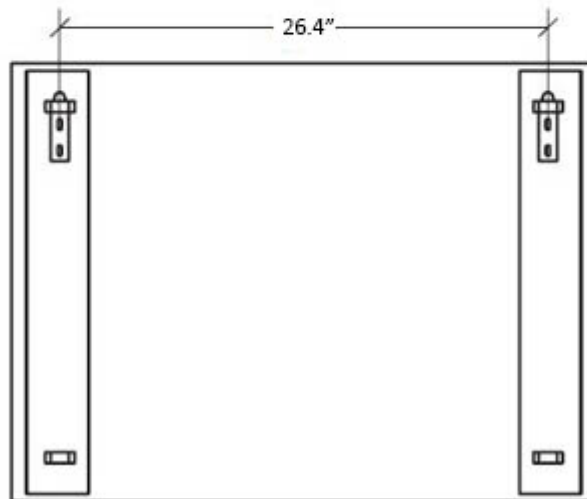

### Finishes:

 Stainless Steel

\* WS Bath Collections reserves the right to revise dimensions or information on this sheet without notice

<b>Collection</b> Speci	<b>Model  </b> Speci 5661	Dimensions Metric <i>1 inch = 2.54 cm</i> <i>1 inch = 25.4 mm</i>	 1051 Lea Drive - Collegeville, PA 19426 Tel. 215 513 9400 - Fax 610 831 0215 <a href="http://www.ws bathcollections.com">www.ws bathcollections.com</a> - <a href="mailto:info@ws bathcollections.com">info@ws bathcollections.com</a>
----------------------------	------------------------------	---	---

# Product Specs Sheets

Collection  
Speci

Model |  
Speci 5661

Dimensions Metric

*1 inch = 2.54 cm*  
*1 inch = 25.4 mm*

**WS**<sup>®</sup>  
**BATH**  
**COLLECTIONS**

1051 Lea Drive - Collegeville, PA 19426  
Tel. 215 513 9400 - Fax 610 831 0215  
[www.ws bathcollections.com](http://www.ws bathcollections.com) - [info@ws bathcollections.com](mailto:info@ws bathcollections.com)