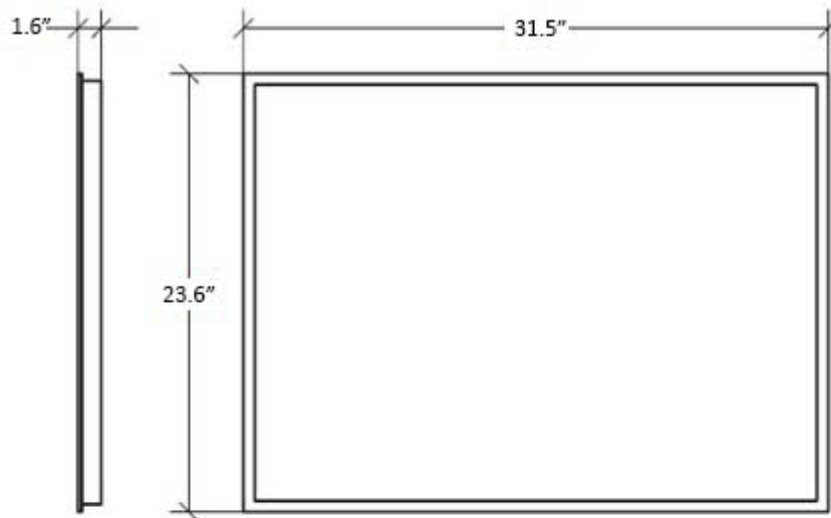

### Finishes:

 Stainless Steel

\* WS Bath Collections reserves the right to revise dimensions or information on this sheet without notice

<b>Collection</b> Speci	<b>Model  </b> Speci 5661	Dimensions Metric <i>1 inch = 2.54 cm</i> <i>1 inch = 25.4 mm</i>	 1051 Lea Drive - Collegeville, PA 19426 Tel. 215 513 9400 - Fax 610 831 0215 <a href="http://www.ws bathcollections.com">www.ws bathcollections.com</a> - <a href="mailto:info@ws bathcollections.com">info@ws bathcollections.com</a>
----------------------------	------------------------------	---	---

# Product Specs Sheets

Collection  
Speci

Model |  
Speci 5661

Dimensions Metric

*1 inch = 2.54 cm*  
*1 inch = 25.4 mm*

**WS**<sup>®</sup>  
**BATH**  
**COLLECTIONS**

1051 Lea Drive - Collegeville, PA 19426  
Tel. 215 513 9400 - Fax 610 831 0215  
[www.ws bathcollections.com](http://www.ws bathcollections.com) - [info@ws bathcollections.com](mailto:info@ws bathcollections.com)