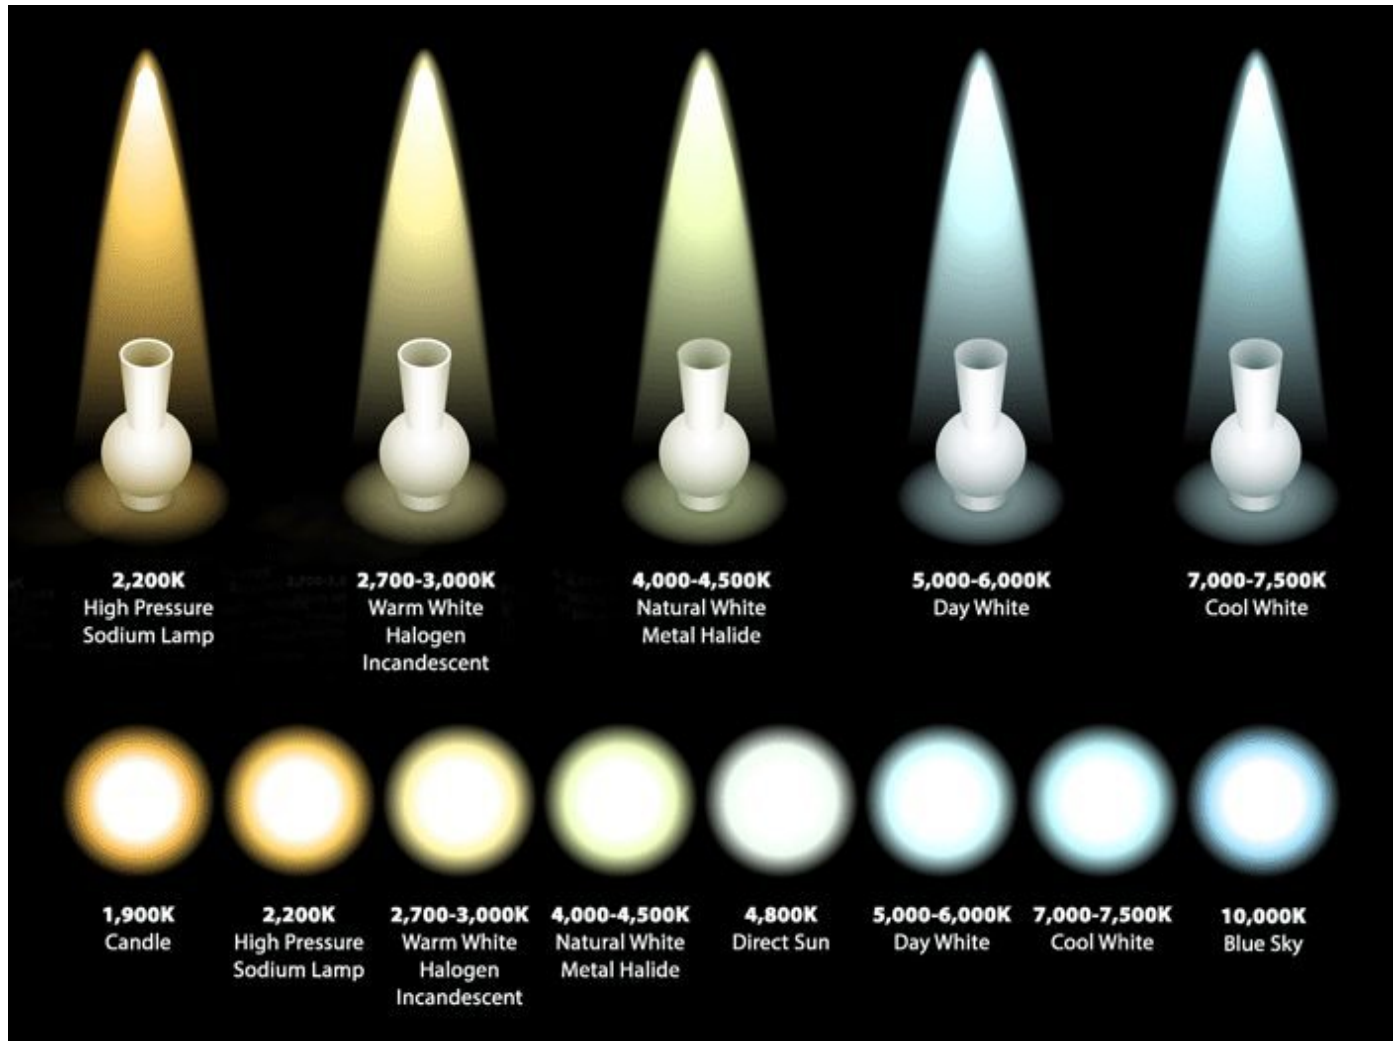

Simply L00200

Features

- Wall Mirror
- LED Light
- Hard Wired (Direct Power Supply)
- Natural Light Color: 4000K
- Energy Efficient: A++
- 110 Volt, 2 X 5 Watt, IP44
- Made in Italy

SKU# | Option:

- Simply L00200 | Polished Chrome

Finishes:

Polished Chrome

* WS Bath Collections reserves the right to revise dimensions or information on this sheet without notice

Collection
T5

Model |
Simply L00200

Dimensions Metric

1 inch = 2.54 cm

1 inch = 25.4 mm

Product Specs Sheets

Collection
Kelvin

Model |
Kelvin Chart

Dimensions Metric

1 inch = 2.54 cm
1 inch = 25.4 mm

WS[®]
BATH
COLLECTIONS

1051 Lea Drive - Collegeville, PA 19426
Tel. 215 513 9400 - Fax 610 831 0215
www.ws bathcollections.com - info@ws bathcollections.com