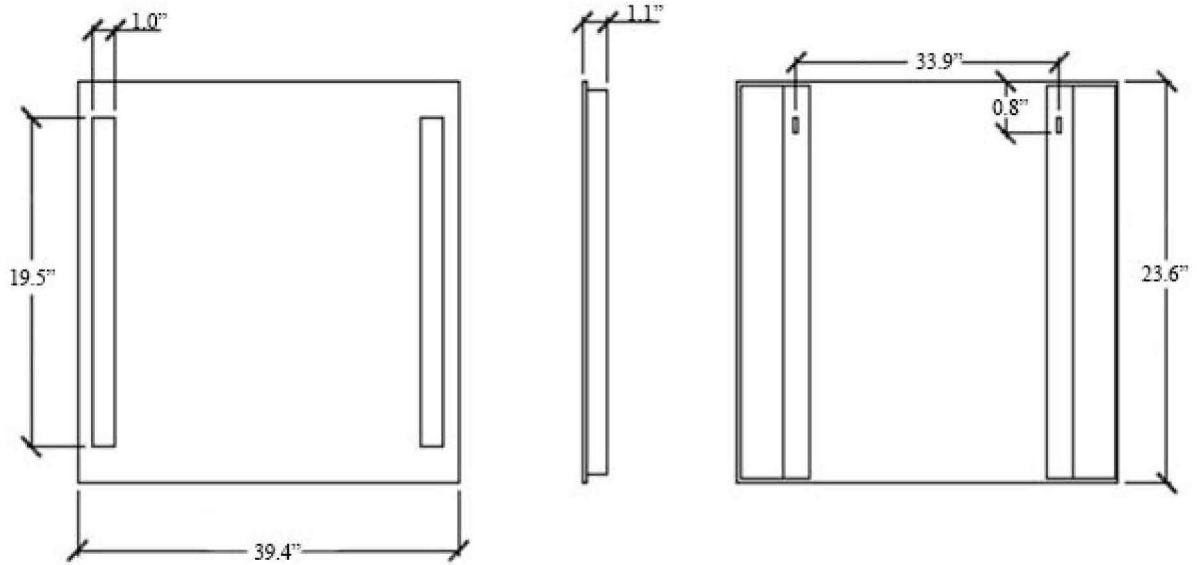

Product Specs Sheets

Collection
T5

Model |
Simply L00200

Dimensions Metric

1 inch = 2.54 cm
1 inch = 25.4 mm

WS®
BATH
COLLECTIONS

1051 Lea Drive - Collegeville, PA 19426
Tel. 215 513 9400 - Fax 610 831 0215

www.ws bathcollections.com - info@ws bathcollections.com