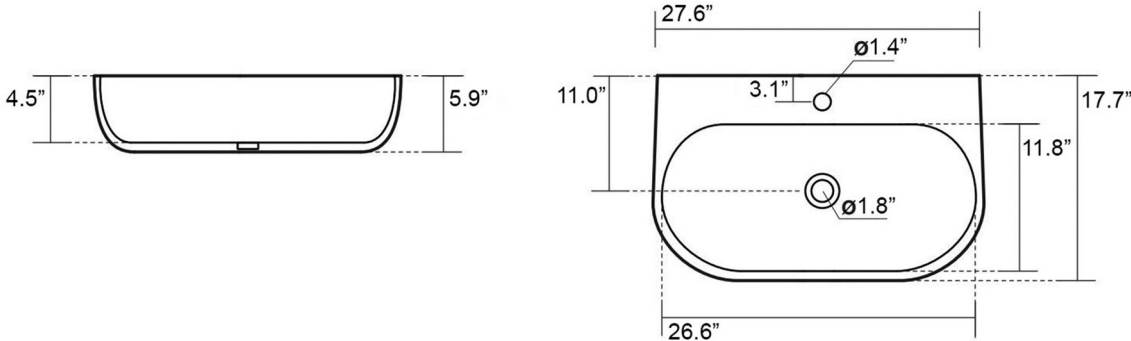

### Features

- Bathroom Sink, With Overflow, Wall Mount or Countertop (Vessel) Installation
- Made of Ceramic
- Available in 2 Finishes: Glossy White and Matte Black
- Side Towel Bar Optional (Nolita 9220)
- Towel Bar Available in 4 Finishes: Polished Chrome, Matte Black, Matte White, and Nickel
- With Overflow
- Wall Mount or Countertop (Vessel) Installation
- Available With One or Three (4" or 8" Spread) Faucet Holes
- Designed by Alessandro Paoletti
- Made in Italy

“.nn” refers to the number of faucets holes

\* WS Bath Collections reserves the right to revise dimensions or information on this sheet without notice

<b>Collection  </b> Nolita	<b>Model  </b> Nolita 5342	Dimensions Metric <i>1 inch = 2.54 cm</i> <i>1 inch = 25.4 mm</i>	 1051 Lea Drive - Collegeville, PA 19426 Tel. 215 513 9400 - Fax 610 831 0215 <a href="http://www.ws bathcollections.com">www.ws bathcollections.com</a> - <a href="mailto:info@ws bathcollectins.com">info@ws bathcollectins.com</a>
-------------------------------	-------------------------------	---	---

**Collection**  
Nolita

**Model** |  
Nolita 5342

Dimensions Metric  
1 inch = 2.54 cm  
1 inch = 25.4 mm

1051 Lea Drive - Collegeville, PA 19426  
Tel. 215 513 9400 - Fax 610 831 0215  
[www.ws bathcollections.com](http://www.ws bathcollections.com) - [info@ws bathcollectins.com](mailto:info@ws bathcollectins.com)

### Vessel/ countertop installation

Bolts

Silicone (optional)

Collection  
Nolita

Model |  
Nolita 5342

Dimensions Metric  
*1 inch = 2.54 cm*  
*1 inch = 25.4 mm*

WS<sup>®</sup>  
BATH  
COLLECTIONS

1051 Lea Drive - Collegeville, PA 19426  
Tel. 215 513 9400 - Fax 610 831 0215  
[www.ws bathcollections.com](http://www.ws bathcollections.com) - [info@ws bathcollections.com](mailto:info@ws bathcollections.com)