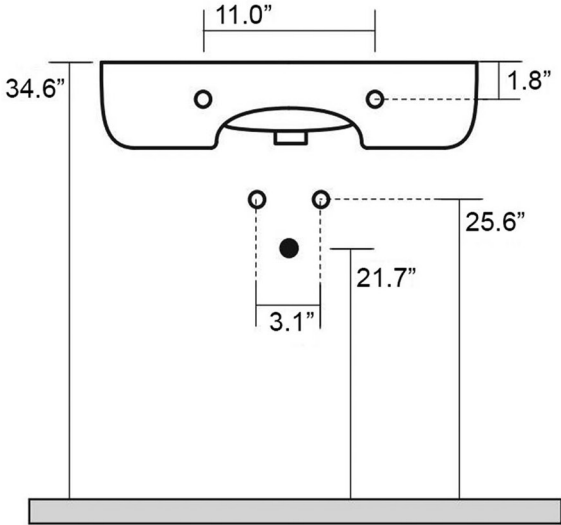

### Features

- Bathroom Sink, With Overflow, Wall Mount or Countertop (Vessel) Installation
- Made of Ceramic
- Available in 2 Finishes: Glossy White and Matte Black
- Side Towel Bar Optional (Nolita 9220)
- Towel Bar Available in 4 Finishes: Polished Chrome, Matte Black, Matte White, and Nickel
- With Overflow
- Wall Mount or Countertop (Vessel) Installation
- Available With One or Three (4" or 8" Spread) Faucet Holes
- Designed by Alessandro Paoletti
- Made in Italy

“.nn” refers to the number of faucets holes

\* WS Bath Collections reserves the right to revise dimensions or information on this sheet without notice

<b>Collection  </b> Nolita	<b>Model  </b> Nolita 5342	Dimensions Metric <i>1 inch = 2.54 cm</i> <i>1 inch = 25.4 mm</i>	 1051 Lea Drive - Collegeville, PA 19426 Tel. 215 513 9400 - Fax 610 831 0215 <a href="http://www.ws bathcollections.com">www.ws bathcollections.com</a> - <a href="mailto:info@ws bathcollectins.com">info@ws bathcollectins.com</a>
-------------------------------	-------------------------------	---	---

**Collection**  
Nolita

**Model** |  
Nolita 5342

Dimensions Metric  
1 inch = 2.54 cm  
1 inch = 25.4 mm

1051 Lea Drive - Collegeville, PA 19426  
Tel. 215 513 9400 - Fax 610 831 0215  
[www.ws bathcollections.com](http://www.ws bathcollections.com) - [info@ws bathcollectins.com](mailto:info@ws bathcollectins.com)

### Vessel/ countertop installation

Bolts

Silicone (optional)

Collection  
Nolita

Model |  
Nolita 5342

Dimensions Metric  
*1 inch = 2.54 cm*  
*1 inch = 25.4 mm*

WS<sup>®</sup>  
BATH  
COLLECTIONS

1051 Lea Drive - Collegeville, PA 19426  
Tel. 215 513 9400 - Fax 610 831 0215  
[www.ws bathcollections.com](http://www.ws bathcollections.com) - [info@ws bathcollections.com](mailto:info@ws bathcollections.com)