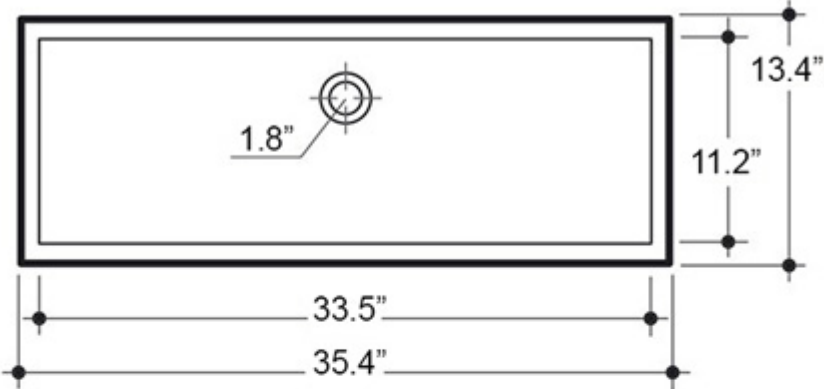

Collection Slim	Model Slim 0230	Dimensions Metric <i>1 inch = 2.54 cm</i> <i>1 inch = 25.4 mm</i>	 1051 Lea Drive - Collegeville, PA 19426 Tel. 215 513 9400 - Fax 610 831 0215 www.ws bathcollections.com - info@ws bathcollectins.com
-----------------------------	-----------------------------	---	---

Collection
Slim

Model |
Slim 0230

Dimensions Metric
1 inch = 2.54 cm
1 inch = 25.4 mm

1051 Lea Drive - Collegeville, PA 19426
Tel. 215 513 9400 - Fax 610 831 0215
www.ws bathcollections.com - info@ws bathcollectins.com

Dimensions Metric
1 inch = 2.54 cm
1 inch = 25.4 mm

WS[®]
BATH
COLLECTIONS

1051 Lea Drive - Collegeville, PA 19426
Tel. 215 513 9400 - Fax 610 831 0215
www.ws bathcollections.com - info@ws bathcollections.com

Recommended ADA Installation

Note: ADA Compliant when installed in accordance with ADA guidelines

<p>Collection Slim</p>	<p>Model Slim 0230</p>	<p>Dimensions Metric 1 inch = 2.54 cm 1 inch = 25.4 mm</p>	<p>WS[®] BATH COLLECTIONS 1051 Lea Drive - Collegeville, PA 19426 Tel. 215 513 9400 - Fax 610 831 0215 www.ws bathcollections.com - info@ws bathcollectins.com</p>
-----------------------------------	-------------------------------------	--	--