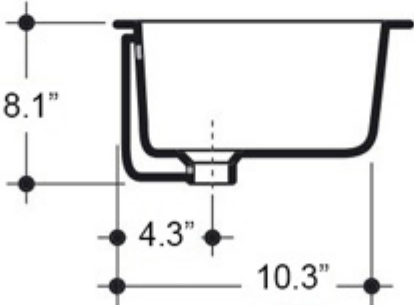

Collection Slim	Model Slim 0230	Dimensions Metric <i>1 inch = 2.54 cm</i> <i>1 inch = 25.4 mm</i>	 1051 Lea Drive - Collegeville, PA 19426 Tel. 215 513 9400 - Fax 610 831 0215 www.ws bathcollections.com - info@ws bathcollectins.com
-----------------------------	-----------------------------	---	---

Collection
Slim

Model |
Slim 0230

Dimensions Metric
1 inch = 2.54 cm
1 inch = 25.4 mm

1051 Lea Drive - Collegeville, PA 19426
Tel. 215 513 9400 - Fax 610 831 0215
www.ws bathcollections.com - info@ws bathcollectins.com

Dimensions Metric
1 inch = 2.54 cm
1 inch = 25.4 mm

WS[®]
BATH
COLLECTIONS

1051 Lea Drive - Collegeville, PA 19426
Tel. 215 513 9400 - Fax 610 831 0215
www.ws bathcollections.com - info@ws bathcollections.com