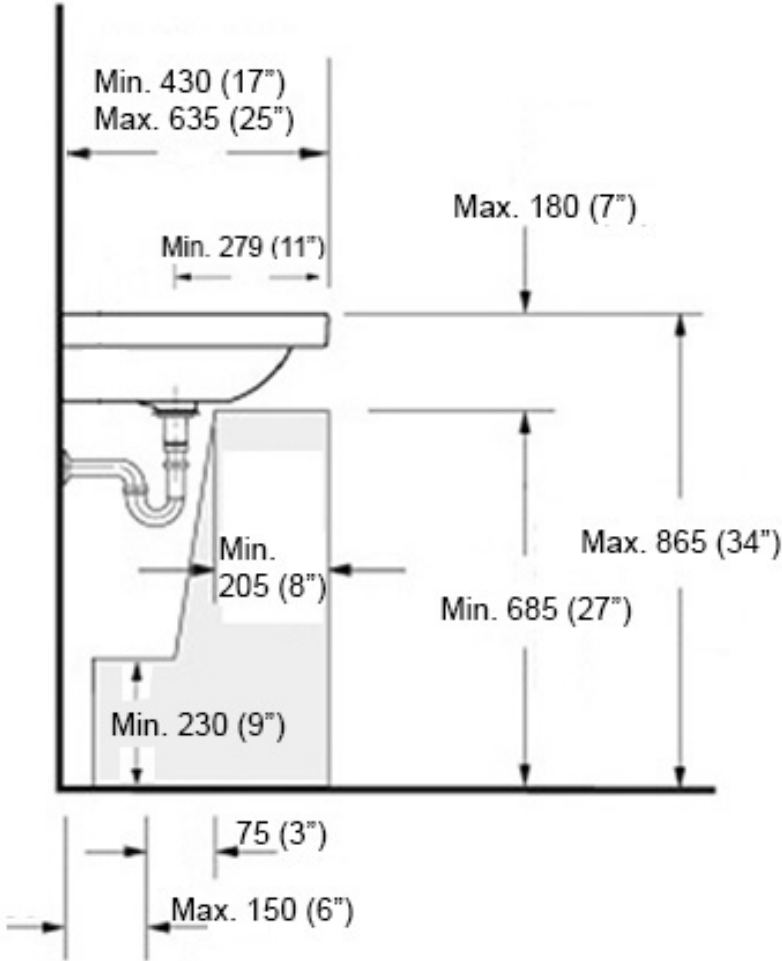

Collection
Slim

Model |
Slim 0230

Dimensions Metric
1 inch = 2.54 cm
1 inch = 25.4 mm

1051 Lea Drive - Collegeville, PA 19426
Tel. 215 513 9400 - Fax 610 831 0215
www.ws bathcollections.com - info@ws bathcollectins.com

Matte Black
WSBC 53991.22

MOUNTING HARDWARE

Wall-mount installation

Vessel/ countertop installation

Bolts

Silicone (optional)

Collection
Slim

Model |
Slim 0230

Dimensions Metric
1 inch = 2.54 cm
1 inch = 25.4 mm

WS[®]
BATH
COLLECTIONS

1051 Lea Drive - Collegeville, PA 19426
Tel. 215 513 9400 - Fax 610 831 0215
www.ws bathcollections.com - info@ws bathcollections.com

Recommended ADA Installation

Note: ADA Compliant when installed in accordance with ADA guidelines

<p>Collection Slim</p>	<p>Model Slim 0230</p>	<p>Dimensions Metric 1 inch = 2.54 cm 1 inch = 25.4 mm</p>	<p>WS[®] BATH COLLECTIONS 1051 Lea Drive - Collegeville, PA 19426 Tel. 215 513 9400 - Fax 610 831 0215 www.ws bathcollections.com - info@ws bathcollectins.com</p>
-----------------------------------	-------------------------------------	--	--