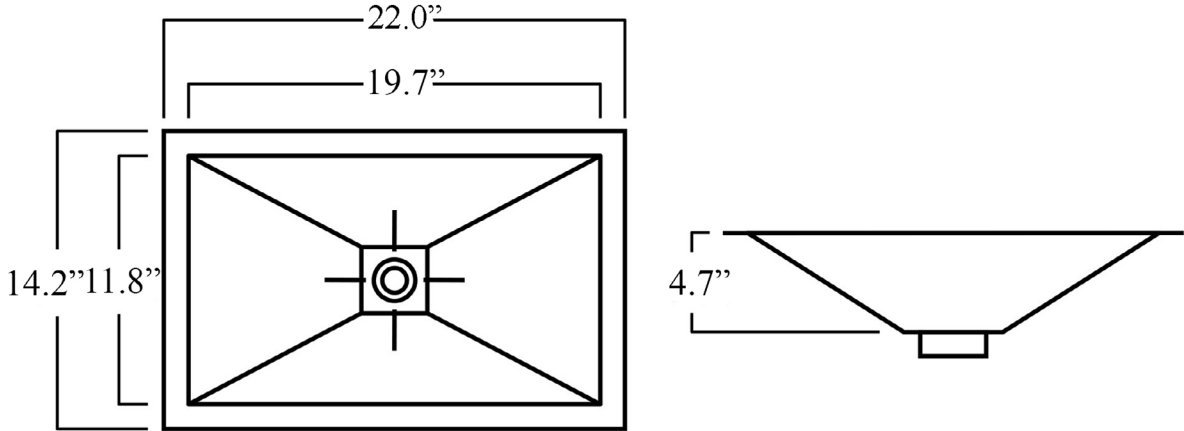

Collection |
Metal

Model |
WSBC 2200

Dimensions Metric
1 inch = 2.54 cm
1 inch = 25.4 mm

1051 Lea Drive - Collegeville, PA 19426
Tel. 215 513 9400 - Fax 610 831 0215
www.ws bathcollections.com - info@ws bathcollectins.com