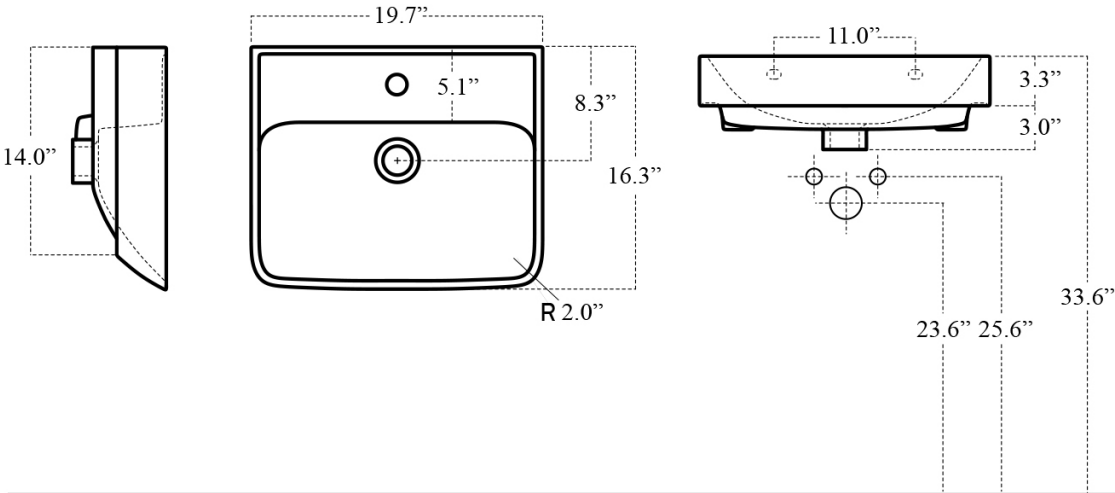

Finishes:

 Glossy White

SKU# | Options:

- Neo 50.01 | One Faucet Hole
- Neo 50.03 | Three Faucet Holes

* WS Bath Collections reserves the right to revise dimensions or information on this sheet without notice

| | | | |
|----------------------------|--------------------------|---|---|
| Collection Neo | Model Neo 50 | Dimensions Metric <i>1 inch = 2.54 cm</i> <i>1 inch = 25.4 mm</i> |  1051 Lea Drive - Collegeville, PA 19426 Tel. 215 513 9400 - Fax 610 831 0215 www.ws bathcollections.com - info@ws bathcollections.com |
|----------------------------|--------------------------|---|---|

Collection
Neo

Model |
Neo 50

Dimensions Metric
1 inch = 2.54 cm
1 inch = 25.4 mm

1051 Lea Drive - Collegeville, PA 19426
Tel. 215 513 9400 - Fax 610 831 0215
www.ws bathcollections.com - info@ws bathcollections.com

Model |
Quattro 70

Dimensions Metric
1 inch = 2.54 cm
1 inch = 25.4 mm

WS[®]
BATH
COLLECTIONS

1051 Lea Drive - Collegeville, PA 19426
Tel. 215 513 9400 - Fax 610 831 0215
www.ws bathcollections.com - info@ws bathcollections.com