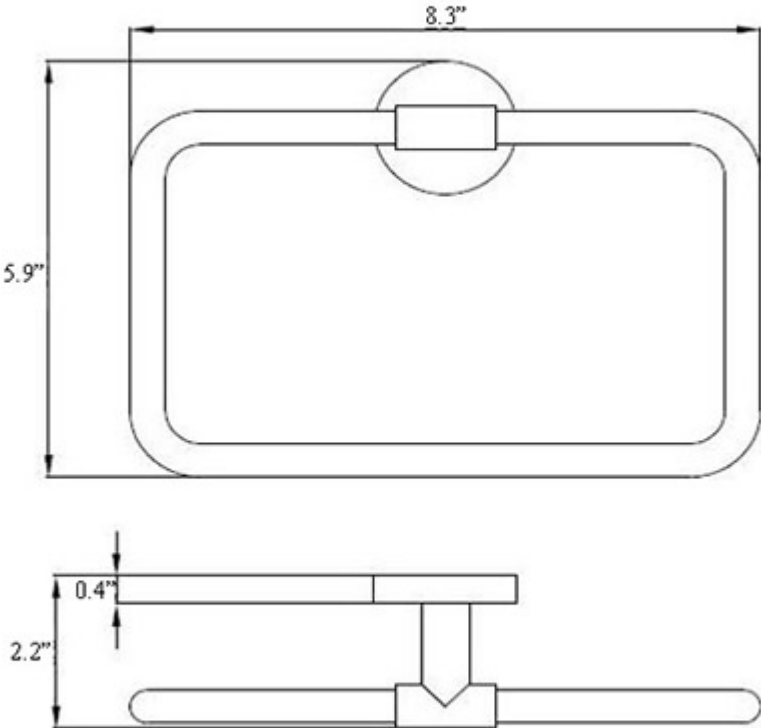

* WS Bath Collections reserves the right to revise dimensions or information on this sheet without notice

Collection
Norm

Model |
Norm WSBC 268609

Dimensions Metric

1 inch = 2.54 cm

1 inch = 25.4 mm

 WS[®] BATH
COLLECTIONS

1051 Lea Drive - Collegeville, PA 19426
Tel. 215 513 9400 - Fax 610 831 0215

www.ws bathcollections.com - info@ws bathcollections.com

Collection |
Norm

Model |
Norm 268609

Dimensions Metric
1 inch = 2.54 cm
1 inch = 25.4 mm