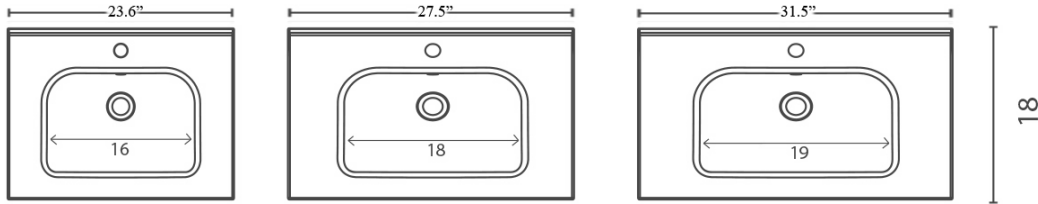

Slim 80

Features

- Bathroom Sink With Integrated Sink and Top
- Made of Ceramic
- Glossy White
- With Overflow
- Drop-In Installation or as Vanity Top and Sink
- With One Faucet Hole
- Made in Spain

Related Items:

Collection Slim	Model Slim 80	Dimensions Metric <i>1 inch = 2.54 cm</i> <i>1 inch = 25.4 mm</i>	 1051 Lea Drive - Collegeville, PA 19426 Tel. 215 513 9400 - Fax 610 831 0215 www.ws bathcollections.com - info@ws bathcollections.com
-----------------------------	---------------------------	---	---

Slim 60

23.6" L x 18.0" W x 5.7" H

Slim 70

27.8" L x 18.0" W x 5.7" H

Slim 80

31.5" L x 18.0" W x 5.7" H

Slim 90

35.4" L x 18.0" W x 5.7" H

Slim 100

39.4" L x 18.0" W x 5.7" H

Slim 120

47.2" L x 18.0" W x 5.7" H

Slim 120 L

47.2" L x 18.0" W x 5.7" H

Slim 120 DBL

47.2" L x 18.0" W x 5.7" H