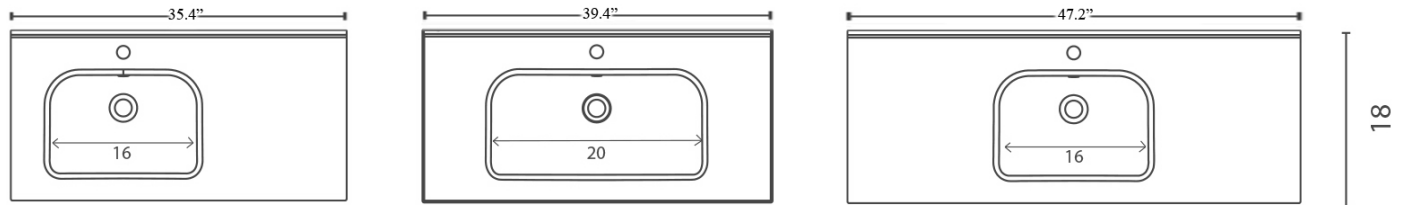

Collection Slim	Model Slim 80	Dimensions Metric <i>1 inch = 2.54 cm</i> <i>1 inch = 25.4 mm</i>	 1051 Lea Drive - Collegeville, PA 19426 Tel. 215 513 9400 - Fax 610 831 0215 www.ws bathcollections.com - info@ws bathcollections.com
-----------------------------	---------------------------	---	---

Slim 60

23.6" L x 18.0" W x 5.7" H

Slim 70

27.8" L x 18.0" W x 5.7" H

Slim 80

31.5" L x 18.0" W x 5.7" H

Slim 90

35.4" L x 18.0" W x 5.7" H

Slim 100

39.4" L x 18.0" W x 5.7" H

Slim 120

47.2" L x 18.0" W x 5.7" H

Slim 120 L

47.2" L x 18.0" W x 5.7" H

Slim 120 DBL

47.2" L x 18.0" W x 5.7" H

Notes

- Faucet hole 1.4"
- Back edge to center faucet hole 2.5"
- Back edge to center of drain hole 8.0"

Collection
Slim

Model |
Slim 60 - Slim 70
Slim 80 - Slim 90
Slim 120 - Slim 120 L
Slim 120 DBL

Dimensions Metric
1 inch = 2.54 cm
1 inch = 25.4 mm