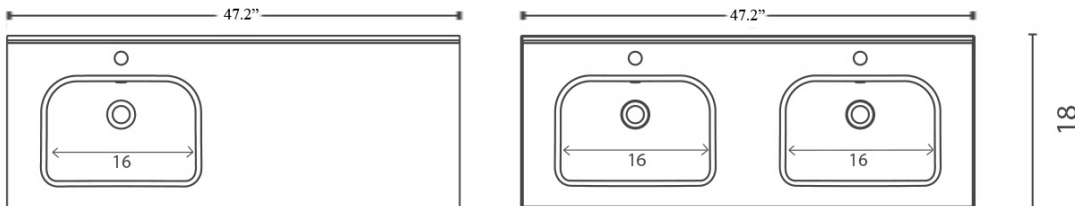

Collection Slim	Model Slim 80	Dimensions Metric <i>1 inch = 2.54 cm</i> <i>1 inch = 25.4 mm</i>	 1051 Lea Drive - Collegeville, PA 19426 Tel. 215 513 9400 - Fax 610 831 0215 www.ws bathcollections.com - info@ws bathcollections.com
-----------------------------	---------------------------	---	---

Slim 60

23.6" L x 18.0" W x 5.7" H

Slim 70

27.8" L x 18.0" W x 5.7" H

Slim 80

31.5" L x 18.0" W x 5.7" H

Slim 90

35.4" L x 18.0" W x 5.7" H

Slim 100

39.4" L x 18.0" W x 5.7" H

Slim 120

47.2" L x 18.0" W x 5.7" H

Slim 120 L

47.2" L x 18.0" W x 5.7" H

Slim 120 DBL

47.2" L x 18.0" W x 5.7" H

Notes

- Faucet hole 1.4"
- Back edge to center faucet hole 2.5"
- Back edge to center of drain hole 8.0"

Collection
Slim

Model |
Slim 60 - Slim 70
Slim 80 - Slim 90
Slim 120 - Slim 120 L
Slim 120 DBL

Dimensions Metric
1 inch = 2.54 cm
1 inch = 25.4 mm