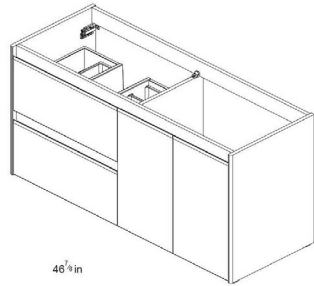

Technical features

22 1/4 in

48 1/4 in

17 3/4 in

AMBRA

1 Door / 2 Drawers / 1 Door

Nordic Oak

Samara Ash

Gloss White

Anthracite

10 3/8 in

LEGS

Chrome

Technical information

STRUCTURE	MDF board in 58 in. continous wrapping in 2D/ Cyclum Process.
FRONT	MDF board in 58 in. continous wrapping in 2D/ Cyclum Process.
HANDLE	Integrated in the front of the furniture.
DRAWER	Drawers made in mokka textile poly laminate coated board with hidden parcial extraction runners with soft close system. Includes organizer in upper drawer. Lower drawer useful space (widthxhighxdepth): 20 3/4 x 4 5/8 x 12 2/4 in.
WALL HANGING BRACKET	Hidden hanging bracket of directly assembled with great resistance and depth regulations.
HINGE	105° opening, 1 3/8 in. cap, easy assembly and soft close system.
LEGS	Metallic in bright chrome finish. (optional)
PIPE DEPTH	Pipe depth 2 1/4 in.

Collection
Ambra

Model |
Ambra 120F DBL Base

Dimensions Metric

1 inch = 2.54 cm
1 inch = 25.4 mm

1051 Lea Drive - Collegeville, PA 19426
Tel. 215 513 9400 - Fax 610 831 0215
www.ws bathcollections.com - info@ws bathcollections.com