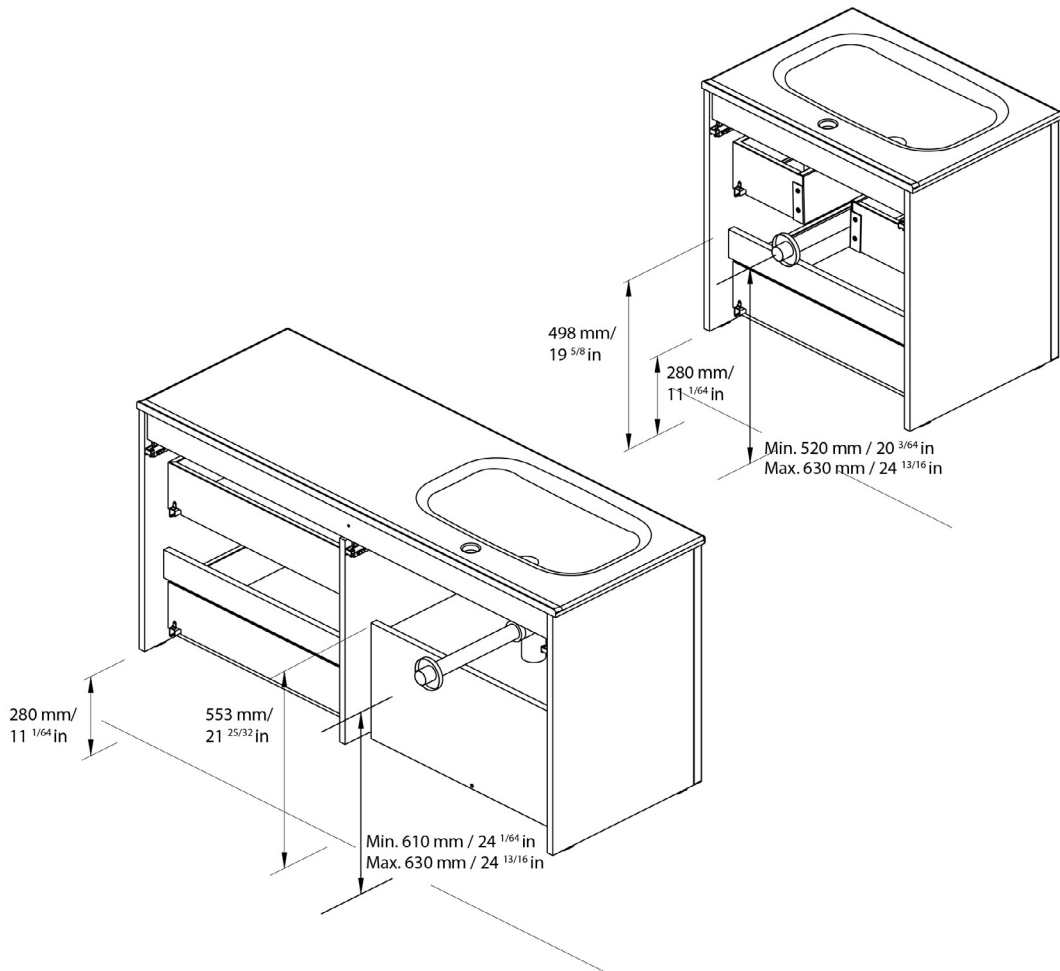

Gloss White

Anthracite

10 3/8 in

LEGS

Chrome

Technical information

STRUCTURE	MDF board in 58 in. continous wrapping in 2D/ Cyclum Process.
FRONT	MDF board in 58 in. continous wrapping in 2D/ Cyclum Process.
HANDLE	Integrated in the front of the furniture.
DRAWER	Drawers made in mokka textile poly laminate coated board with hidden parcial extraction runners with soft close system. Includes organizer in upper drawer. Lower drawer useful space (widthxhighxdepth): 20 3/4 x 4 5/8 x 12 2/4 in.
WALL HANGING BRACKET	Hidden hanging bracket of directly assembled with great resistance and depth regulations.
HINGE	105° opening, 1 3/8 in. cap, easy assembly and soft close system.
LEGS	Metallic in bright chrome finish. (optional)
PIPE DEPTH	Pipe depth 2 1/4 in.

Collection
Ambra

Model |
Ambra 120F DBL Base

Dimensions Metric

1 inch = 2.54 cm
1 inch = 25.4 mm

1051 Lea Drive - Collegeville, PA 19426
Tel. 215 513 9400 - Fax 610 831 0215
www.ws bathcollections.com - info@ws bathcollections.com

ES **EN**

Las cotas indicadas en los dibujos son en función de la altura de la pata del conjunto, en caso de que el mueble vaya suspendido y esta altura no se respete, dichas cotas también variarán.

Dimensions indicated in the drawing are based on the level of the whole leg, in case of wall hanging the furniture dimensions also may vary.