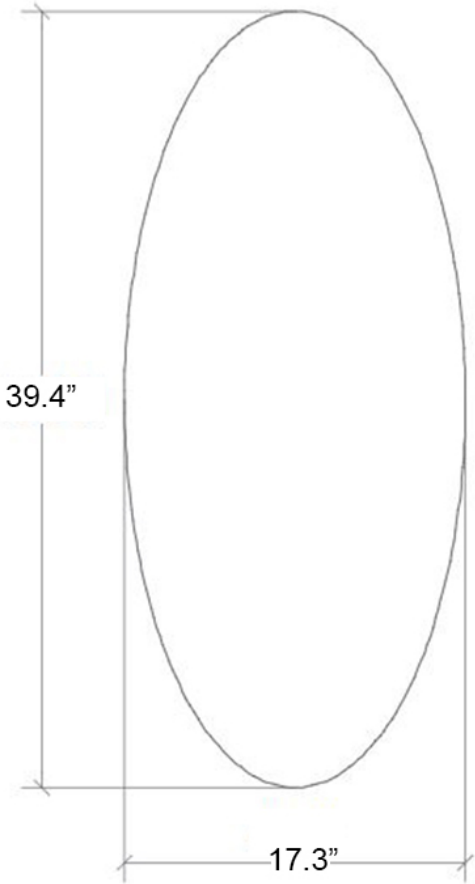

### Finishes:

\* WS Bath Collections reserves the right to revise dimensions or information on this sheet without notice

<b>Collection</b> Speci	<b>Model  </b> Speci 56301	Dimensions Metric <i>1 inch = 2.54 cm</i> <i>1 inch = 25.4 mm</i>	 1051 Lea Drive - Collegeville, PA 19426 Tel. 215 513 9400 - Fax 610 831 0215 <a href="http://www.ws bathcollections.com">www.ws bathcollections.com</a> - <a href="mailto:info@ws bathcollections.com">info@ws bathcollections.com</a>
----------------------------	-------------------------------	---	---

# Product Specs Sheets

**Collection**  
Speci

**Model |**  
Speci 56301

Dimensions Metric  
*1 inch = 2.54 cm*  
*1 inch = 25.4 mm*

1051 Lea Drive - Collegeville, PA 19426  
Tel. 215 513 9400 - Fax 610 831 0215  
[www.ws bathcollections.com](http://www.ws bathcollections.com) - [info@ws bathcollections.com](mailto:info@ws bathcollections.com)