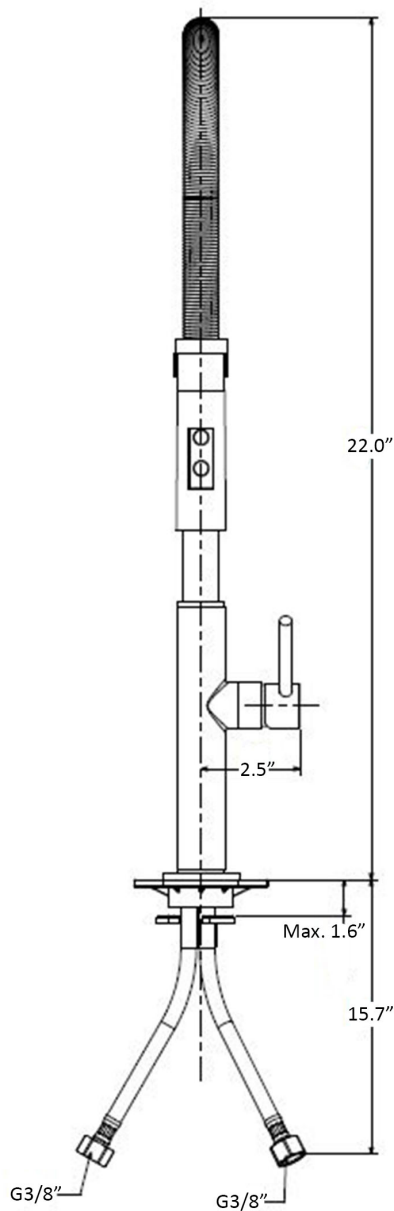

Product Specs Sheets

Collection
Chef

Model |
Chef CH 179

Dimensions U.S.
1 inch = 2.54 cm
1 inch = 25.4 mm

WS[®]
BATH
COLLECTIONS

1051 Lea Drive - Collegeville, PA 19426
Tel. 215 513 9400 - Fax 610 831 0215
www.ws bathcollections.com - info@ws bathcollections.com