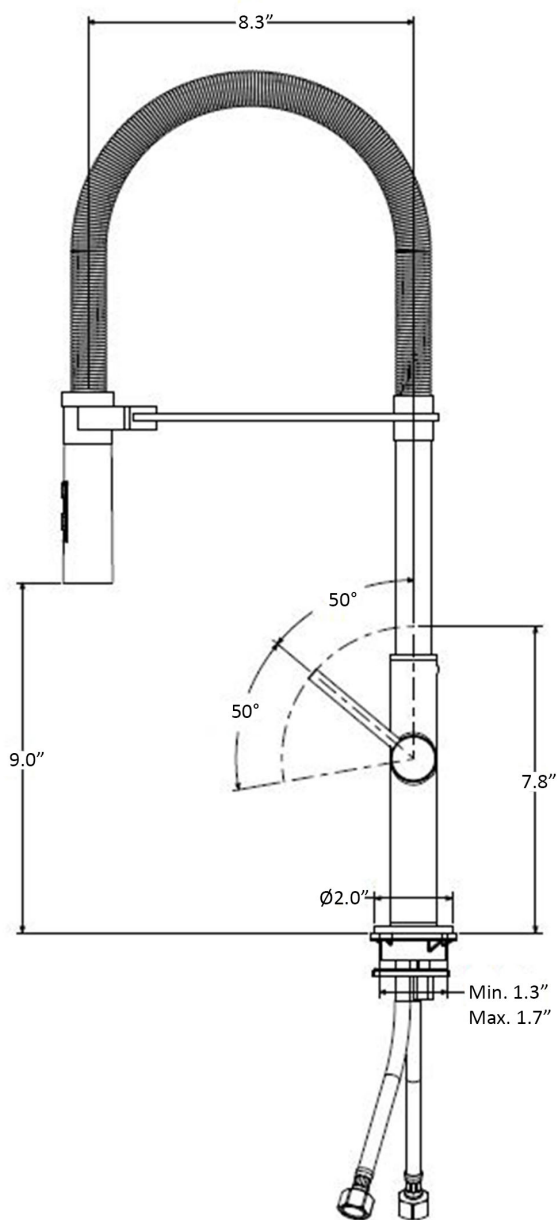

Product Specs Sheets

Collection
Chef

Model |
Chef CH 179

Dimensions U.S.
1 inch = 2.54 cm
1 inch = 25.4 mm

WS[®]
BATH
COLLECTIONS

1051 Lea Drive - Collegeville, PA 19426
Tel. 215 513 9400 - Fax 610 831 0215
www.ws bathcollections.com - info@ws bathcollections.com