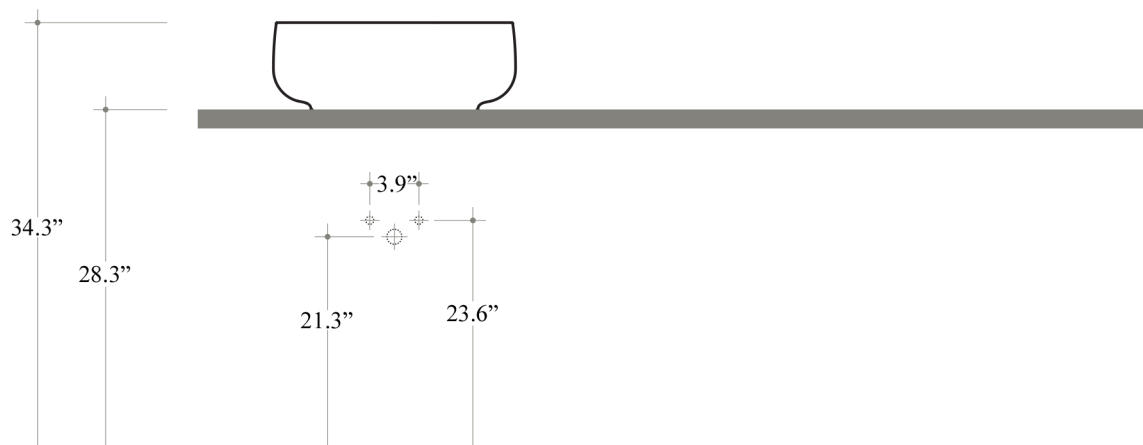

Dimensions Metric

*1 inch = 2.54 cm*

*1 inch = 25.4 mm*

**WS**®  
**BATH**  
**COLLECTIONS**

1051 Lea Drive - Collegeville, PA 19426  
Tel. 215 513 9400 - Fax 610 831 0215

[www.ws bathcollections.com](http://www.ws bathcollections.com) - [info@ws bathcollectins.com](mailto:info@ws bathcollectins.com)

Bathroom Sink  
 18.1" L x 16.1" W x 5.9" H  
 Without Overflow  
 20 LBS  
 Capacity Tank: 10.5 Lt.  
 Vessel Installation

Collection  
Seed

Model |  
Seed 45.40

Dimensions Metric  
 1 inch = 2.54 cm  
 1 inch = 25.4 mm