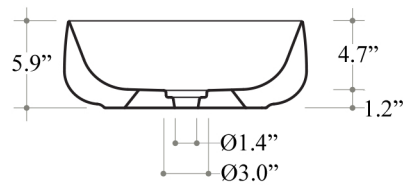

Dimensions Metric

*1 inch = 2.54 cm*

*1 inch = 25.4 mm*

**WS**®  
**BATH**  
**COLLECTIONS**

1051 Lea Drive - Collegeville, PA 19426  
Tel. 215 513 9400 - Fax 610 831 0215

[www.ws bathcollections.com](http://www.ws bathcollections.com) - [info@ws bathcollectins.com](mailto:info@ws bathcollectins.com)

Bathroom Sink  
 18.1" L x 16.1" W x 5.9" H  
 Without Overflow  
 20 LBS  
 Capacity Tank: 10.5 Lt.  
 Vessel Installation

Collection  
Seed

Model |  
Seed 45.40

Dimensions Metric  
 1 inch = 2.54 cm  
 1 inch = 25.4 mm