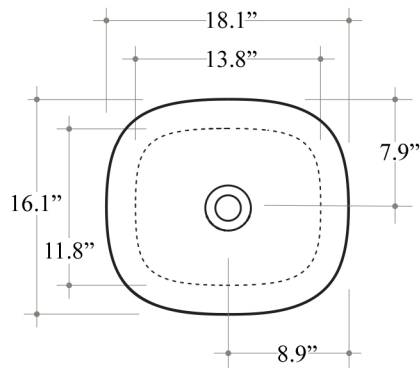

## Features

- Ceramic
- Without overflow
- Countertop (vessel) installation
- Without faucet hole
- Very thin 3 mm edge obtained through advanced technical and manufacturing research

Dimensions Metric

*1 inch = 2.54 cm*

*1 inch = 25.4 mm*

**WS**®  
**BATH**  
**COLLECTIONS**

1051 Lea Drive - Collegeville, PA 19426  
Tel. 215 513 9400 - Fax 610 831 0215

[www.ws bathcollections.com](http://www.ws bathcollections.com) - [info@ws bathcollectins.com](mailto:info@ws bathcollectins.com)

Bathroom Sink  
 18.1" L x 16.1" W x 5.9" H  
 Without Overflow  
 20 LBS  
 Capacity Tank: 10.5 Lt.  
 Vessel Installation

Collection  
Seed

Model |  
Seed 45.40

Dimensions Metric  
 1 inch = 2.54 cm  
 1 inch = 25.4 mm

### Vessel/ countertop installation

Silicone (*optional*)

Collection  
Seed

Model |  
Seed 45.40

Dimensions Metric

*1 inch = 2.54 cm*  
*1 inch = 25.4 mm*

**WS**<sup>®</sup>  
**BATH**  
**COLLECTIONS**

1051 Lea Drive - Collegeville, PA 19426  
Tel. 215 513 9400 - Fax 610 831 0215