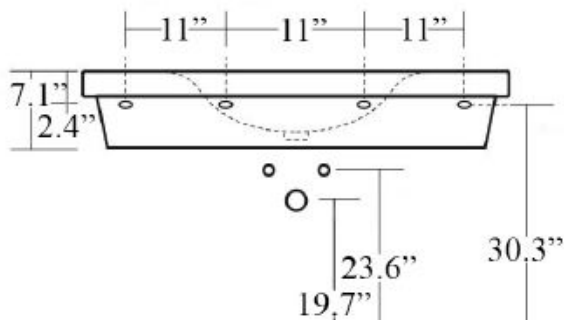

Product Specs Sheets

3936 Lavabo per mobile sospeso cm 80x50
 Washbasin drawer suspended cm 80x50

9174 Mobile sospeso cm 80x50XH30
 Drawer sunspeded cm 80x50XH30

Collection
Bentley

Model |
Bentley 3936

Dimensions Metric

1 inch = 2.54 cm
 1 inch = 25.4 mm

WS[®]
 BATH
 COLLECTIONS

1051 Lea Drive - Collegeville, PA 19426
 Tel. 215 513 9400 - Fax 610 831 0215
www.ws bathcollections.com - info@ws bathcollections.com

Product Specs Sheets

3937 Lavabo per mobile sospeso cm 100x50
 Washbasin drawer suspended cm 100x50

9175 Mobile sospeso cm 100x50XH30
 Drawer sunspeded cm 100x50XH30

Collection
Bentley

Model |
Bentley 3937

Dimensions Metric
 1 inch = 2.54 cm
 1 inch = 25.4 mm

9176 Mobile sospeso cm 120x50xh30
Drawer sunspeded cm 120x50xh30

Collection
Bentley

Model |
Bentley 3938

Dimensions Metric
1 inch = 2.54 cm
1 inch = 25.4 mm

WS[®]
BATH
COLLECTIONS

1051 Lea Drive - Collegeville, PA 19426
Tel. 215 513 9400 - Fax 610 831 0215
www.ws bathcollections.com - info@ws bathcollections.com