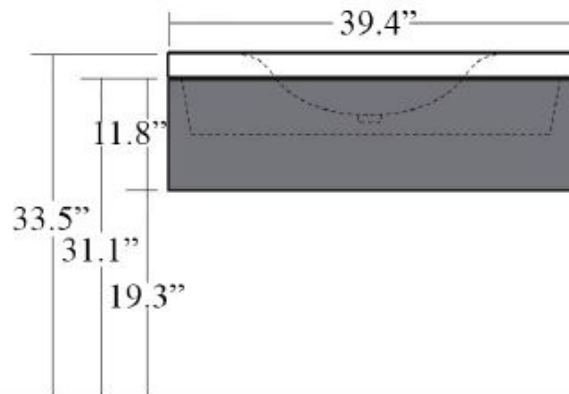

Product Specs Sheets

3936 Lavabo per mobile sospeso cm 80x50
 Washbasin drawer suspended cm 80x50

9174 Mobile sospeso cm 80x50XH30
 Drawer sunspeded cm 80x50XH30

Collection
Bentley

Model |
Bentley 3936

Dimensions Metric

1 inch = 2.54 cm
 1 inch = 25.4 mm

WS[®]
 BATH
 COLLECTIONS

1051 Lea Drive - Collegeville, PA 19426
 Tel. 215 513 9400 - Fax 610 831 0215
www.ws bathcollections.com - info@ws bathcollections.com

Product Specs Sheets

3937 Lavabo per mobile sospeso cm 100x50
 Washbasin drawer suspended cm 100x50

9175 Mobile sospeso cm 100x50XH30
 Drawer sunspeded cm 100x50XH30

Collection
Bentley

Model |
Bentley 3937

Dimensions Metric
 1 inch = 2.54 cm
 1 inch = 25.4 mm

9176 Mobile sospeso cm 120x50xh30
Drawer sunspeded cm 120x50xh30

Collection
Bentley

Model |
Bentley 3938

Dimensions Metric
1 inch = 2.54 cm
1 inch = 25.4 mm

WS[®]
BATH
COLLECTIONS

1051 Lea Drive - Collegeville, PA 19426
Tel. 215 513 9400 - Fax 610 831 0215
www.ws bathcollections.com - info@ws bathcollections.com