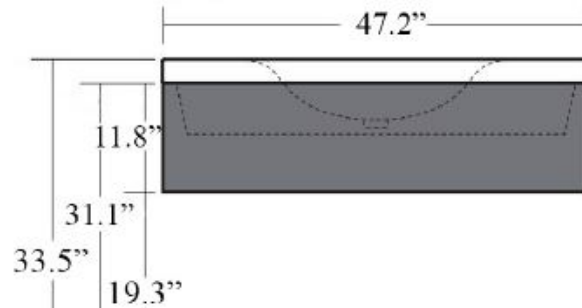

Product Specs Sheets

3936 Lavabo per mobile sospeso cm 80x50
 Washbasin drawer suspended cm 80x50

9174 Mobile sospeso cm 80x50XH30
 Drawer sunspeded cm 80x50XH30

Collection
Bentley

Model |
Bentley 3936

Dimensions Metric

1 inch = 2.54 cm
 1 inch = 25.4 mm

WS[®]
 BATH
 COLLECTIONS

1051 Lea Drive - Collegeville, PA 19426
 Tel. 215 513 9400 - Fax 610 831 0215
www.ws bathcollections.com - info@ws bathcollections.com

Product Specs Sheets

3937 Lavabo per mobile sospeso cm 100x50
 Washbasin drawer suspended cm 100x50

9175 Mobile sospeso cm 100x50XH30
 Drawer sunspeded cm 100x50XH30

Collection
Bentley

Model |
Bentley 3937

Dimensions Metric
 1 inch = 2.54 cm
 1 inch = 25.4 mm

9176 Mobile sospeso cm 120x50xh30
Drawer sunspeded cm 120x50xh30

Collection
Bentley

Model |
Bentley 3938

Dimensions Metric
1 inch = 2.54 cm
1 inch = 25.4 mm

WS[®]
BATH
COLLECTIONS

1051 Lea Drive - Collegeville, PA 19426
Tel. 215 513 9400 - Fax 610 831 0215
www.ws bathcollections.com - info@ws bathcollections.com