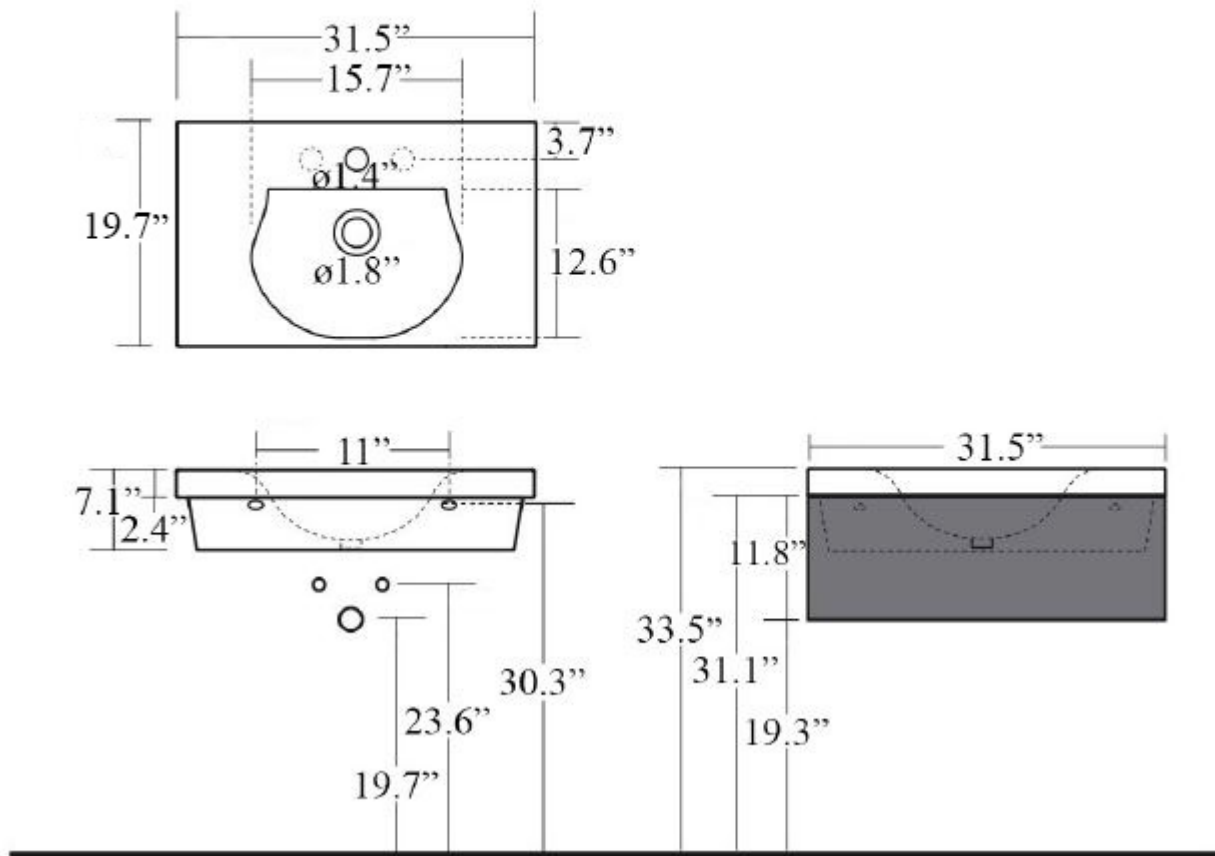

Product Specs Sheets

3936 Lavabo per mobile sospeso cm 80x50
 Washbasin drawer suspended cm 80x50

9174 Mobile sospeso cm 80x50XH30
 Drawer sunspeded cm 80x50XH30

Collection
Bentley

Model |
Bentley 3936

Dimensions Metric

1 inch = 2.54 cm
 1 inch = 25.4 mm

WS[®]
 BATH
 COLLECTIONS

1051 Lea Drive - Collegeville, PA 19426
 Tel. 215 513 9400 - Fax 610 831 0215
www.ws bathcollections.com - info@ws bathcollections.com

Product Specs Sheets

3937 Lavabo per mobile sospeso cm 100x50
 Washbasin drawer suspended cm 100x50

9175 Mobile sospeso cm 100x50XH30
 Drawer sunspeded cm 100x50XH30

Collection
Bentley

Model |
Bentley 3937

Dimensions Metric
 1 inch = 2.54 cm
 1 inch = 25.4 mm

9176 Mobile sospeso cm 120x50xh30
Drawer sunspeded cm 120x50xh30

Collection
Bentley

Model |
Bentley 3938

Dimensions Metric
1 inch = 2.54 cm
1 inch = 25.4 mm

WS[®]
BATH
COLLECTIONS

1051 Lea Drive - Collegeville, PA 19426
Tel. 215 513 9400 - Fax 610 831 0215
www.ws bathcollections.com - info@ws bathcollections.com