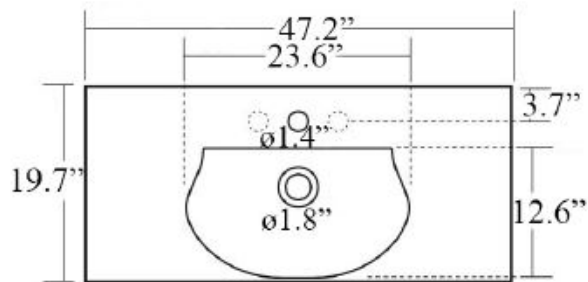

Product Specs Sheets

3936 Lavabo per mobile sospeso cm 80x50
 Washbasin drawer suspended cm 80x50

9174 Mobile sospeso cm 80x50XH30
 Drawer sunspeded cm 80x50XH30

Collection
Bentley

Model |
Bentley 3936

Dimensions Metric

1 inch = 2.54 cm
 1 inch = 25.4 mm

WS[®]
 BATH
 COLLECTIONS

1051 Lea Drive - Collegeville, PA 19426
 Tel. 215 513 9400 - Fax 610 831 0215
www.ws bathcollections.com - info@ws bathcollections.com

Product Specs Sheets

3937 Lavabo per mobile sospeso cm 100x50
 Washbasin drawer suspended cm 100x50

9175 Mobile sospeso cm 100x50XH30
 Drawer sunspeded cm 100x50XH30

Collection
Bentley

Model |
Bentley 3937

Dimensions Metric
 1 inch = 2.54 cm
 1 inch = 25.4 mm

9176 Mobile sospeso cm 120x50xh30
Drawer sunspeded cm 120x50xh30

Collection
Bentley

Model |
Bentley 3938

Dimensions Metric
1 inch = 2.54 cm
1 inch = 25.4 mm

WS[®]
BATH
COLLECTIONS

1051 Lea Drive - Collegeville, PA 19426
Tel. 215 513 9400 - Fax 610 831 0215
www.ws bathcollections.com - info@ws bathcollections.com