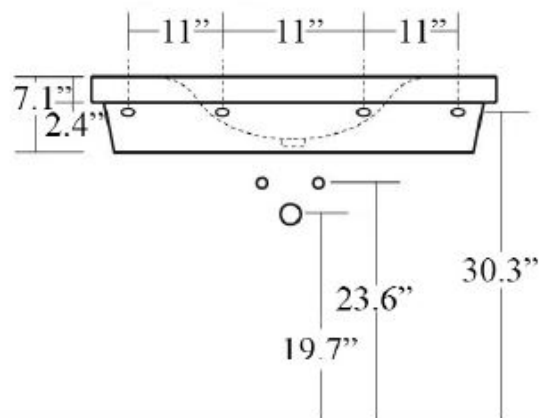

Product Specs Sheets

3936 Lavabo per mobile sospeso cm 80x50
 Washbasin drawer suspended cm 80x50

9174 Mobile sospeso cm 80x50XH30
 Drawer sunspeded cm 80x50XH30

Collection
Bentley

Model |
Bentley 3936

Dimensions Metric

1 inch = 2.54 cm
 1 inch = 25.4 mm

WS[®]
 BATH
 COLLECTIONS

1051 Lea Drive - Collegeville, PA 19426
 Tel. 215 513 9400 - Fax 610 831 0215
www.ws bathcollections.com - info@ws bathcollections.com

Product Specs Sheets

3937 Lavabo per mobile sospeso cm 100x50
 Washbasin drawer suspended cm 100x50

9175 Mobile sospeso cm 100x50XH30
 Drawer sunspeded cm 100x50XH30

Collection
Bentley

Model |
Bentley 3937

Dimensions Metric
 1 inch = 2.54 cm
 1 inch = 25.4 mm

9176 Mobile sospeso cm 120x50xh30
Drawer sunspeded cm 120x50xh30

Collection
Bentley

Model |
Bentley 3938

Dimensions Metric
1 inch = 2.54 cm
1 inch = 25.4 mm

WS[®]
BATH
COLLECTIONS

1051 Lea Drive - Collegeville, PA 19426
Tel. 215 513 9400 - Fax 610 831 0215
www.ws bathcollections.com - info@ws bathcollections.com