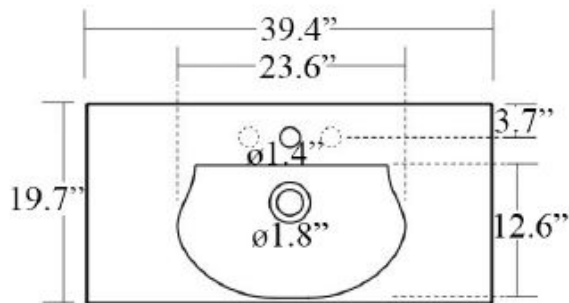

Product Specs Sheets

3936 Lavabo per mobile sospeso cm 80x50
 Washbasin drawer suspended cm 80x50

9174 Mobile sospeso cm 80x50XH30
 Drawer sunspeded cm 80x50XH30

Collection
Bentley

Model |
Bentley 3936

Dimensions Metric

1 inch = 2.54 cm
 1 inch = 25.4 mm

WS[®]
 BATH
 COLLECTIONS

1051 Lea Drive - Collegeville, PA 19426
 Tel. 215 513 9400 - Fax 610 831 0215
www.ws bathcollections.com - info@ws bathcollections.com

Product Specs Sheets

3937 Lavabo per mobile sospeso cm 100x50
 Washbasin drawer suspended cm 100x50

9175 Mobile sospeso cm 100x50XH30
 Drawer sunspeded cm 100x50XH30

Collection
Bentley

Model |
Bentley 3937

Dimensions Metric
 1 inch = 2.54 cm
 1 inch = 25.4 mm

9176 Mobile sospeso cm 120x50xh30
Drawer sunspeded cm 120x50xh30

Collection
Bentley

Model |
Bentley 3938

Dimensions Metric
1 inch = 2.54 cm
1 inch = 25.4 mm

WS[®]
BATH
COLLECTIONS

1051 Lea Drive - Collegeville, PA 19426
Tel. 215 513 9400 - Fax 610 831 0215
www.ws bathcollections.com - info@ws bathcollections.com