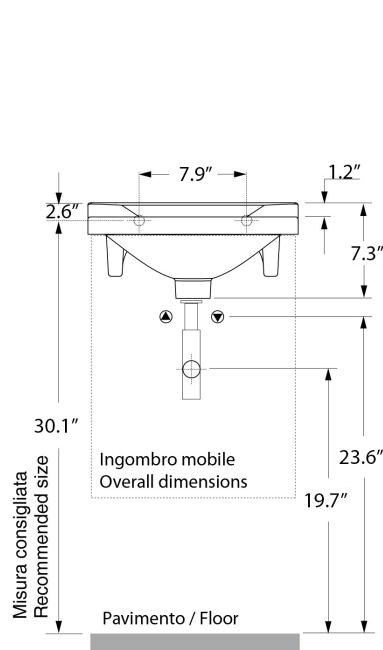

BUDDY

Cod.3401

BUDDY Lavabo 40x42 appoggio o sospeso monoforo

BUDDY One hole wall hung or free standing washbasin 40x42

Collection
Buddy

Model |
Buddy 3401

Dimensions Metric

1 inch = 2.54 cm
1 inch = 25.4 mm

Linea 5392

Linea 53925

Linea 53921
Space saving

DRAINS

Linea 53991
Push waste drain (click clack)
with overflow

MOUNTING HARDWARE

Wall-mount installation

Bolts

Vessel/ countertop installation

Silicone (*optional*)

Collection
Buddy

Model |
Buddy 3401

Dimensions Metric
1 inch = 2.54 cm
1 inch = 25.4 mm

WS[®]

**BATH
COLLECTIONS**

1051 Lea Drive - Collegeville, PA 19426
Tel. 215 513 9400 - Fax 610 831 0215