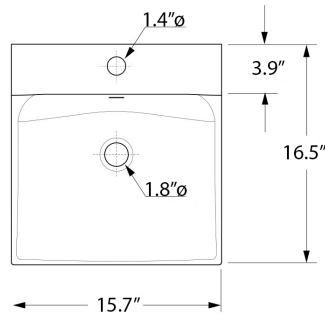

BUDDY

Cod.3401

BUDDY Lavabo 40x42 appoggio o sospeso monoforo

BUDDY One hole wall hung or free standing washbasin 40x42

Collection
Buddy

Model |
Buddy 3401

Dimensions Metric

1 inch = 2.54 cm
1 inch = 25.4 mm

Vessel/ countertop installation

Silicone (*optional*)

Collection
Buddy

Model |
Buddy 3401

Dimensions Metric
1 inch = 2.54 cm
1 inch = 25.4 mm

WS[®]

**BATH
COLLECTIONS**

1051 Lea Drive - Collegeville, PA 19426
Tel. 215 513 9400 - Fax 610 831 0215