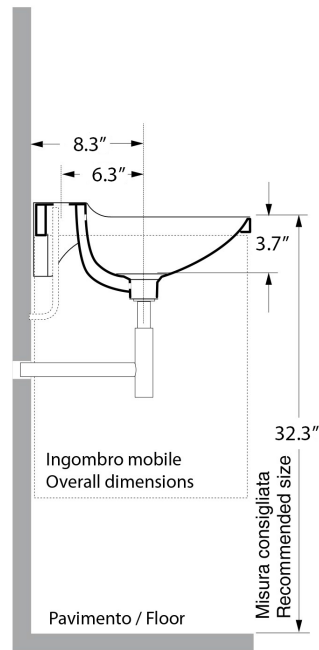

BUDDY

Cod.3401

BUDDY Lavabo 40x42 appoggio o sospeso monoforo

BUDDY One hole wall hung or free standing washbasin 40x42

Collection
Buddy

Model |
Buddy 3401

Dimensions Metric

1 inch = 2.54 cm
1 inch = 25.4 mm

Linea 5392

Linea 53925

Linea 53921
Space saving

DRAINS

Linea 53991
Push waste drain (click clack)
with overflow

MOUNTING HARDWARE

Wall-mount installation

Bolts

Vessel/ countertop installation

Silicone (*optional*)

Collection
Buddy

Model |
Buddy 3401

Dimensions Metric
1 inch = 2.54 cm
1 inch = 25.4 mm

WS[®]

**BATH
COLLECTIONS**

1051 Lea Drive - Collegeville, PA 19426
Tel. 215 513 9400 - Fax 610 831 0215