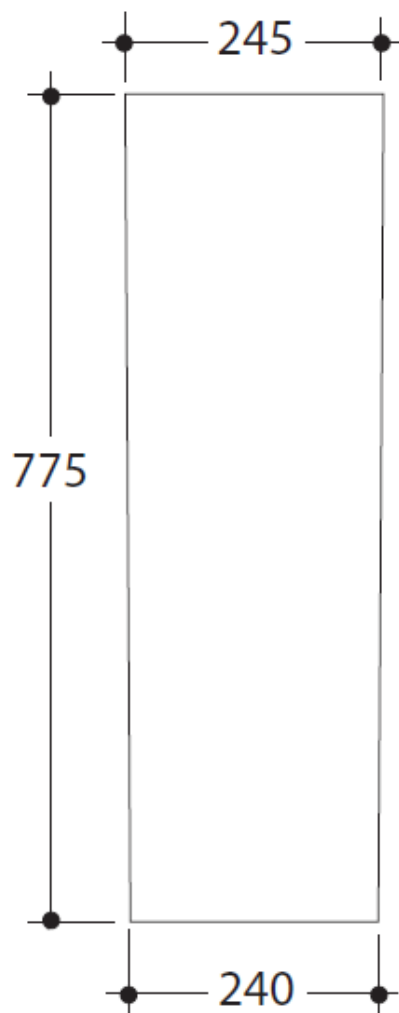

SERIE CENTO

Cod.3570

Colonna

Pedestal

frontale
front view

laterale
side view

Collection
Cento

Model |
Cento 3570

Dimensions Metric

1 inch = 2.54 cm
1 inch = 25.4 mm

WS[®]
BATH
COLLECTIONS

1051 Lea Drive - Collegeville, PA 19426
Tel. 215 513 9400 - Fax 610 831 0215

www.ws bathcollections.com - info@ws bathcollections.com