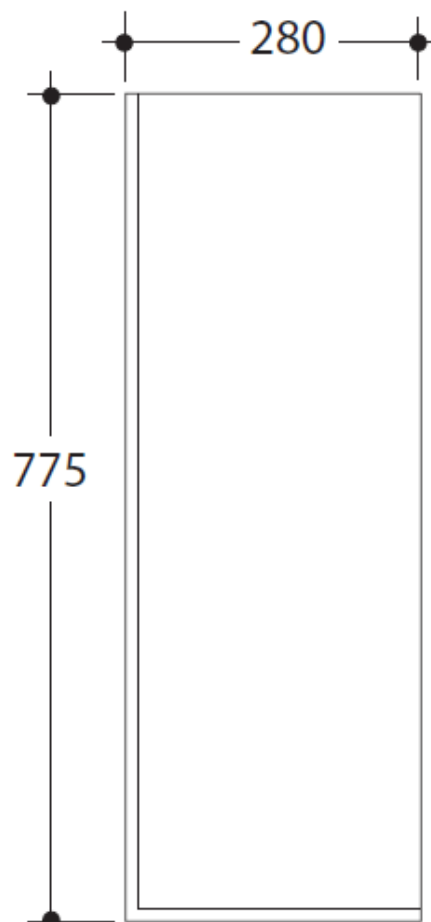

SERIE CENTO

Cod.3570

Colonna

Pedestal

frontale
front view

laterale
side view

Collection
Cento

Model |
Cento 3570

Dimensions Metric

1 inch = 2.54 cm
1 inch = 25.4 mm

WS[®]
BATH
COLLECTIONS

1051 Lea Drive - Collegeville, PA 19426
Tel. 215 513 9400 - Fax 610 831 0215

www.ws bathcollections.com - info@ws bathcollections.com