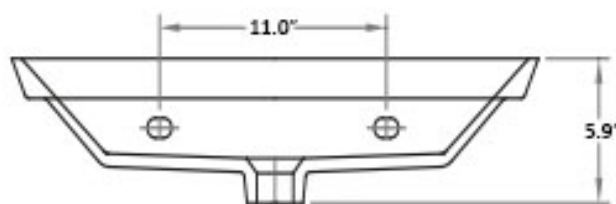

Edge 4365

Features

- Bathroom Sink
- Made of Ceramic
- Ceramic White Finish
- With Overflow
- Countertop (Vessel) Installation
- Available With One or Three Faucet Holes
- Made in Europe

Related Items:

- WSBC 53991 | Push Waste Drain
- WSBC 53922 | Decorative Trap

Finishes:

 Ceramic White

SKU# | Options:

- Edge 4365.01 | Single Faucet Hole
- Edge 4365.03 | Three Faucet Holes

* WS Bath Collections reserves the right to revise dimensions or information on this sheet without notice

Collection Edge	Model Edge 4365	Dimensions Metric <i>1 inch = 2.54 cm</i> <i>1 inch = 25.4 mm</i>	 1051 Lea Drive - Collegeville, PA 19426 Tel. 215 513 9400 - Fax 610 831 0215 www.ws bathcollections.com - info@ws bathcollectins.com
-----------------------------	-----------------------------	---	---

Collection
Edge

Model |
Edge 4365

Dimensions Metric
1 inch = 2.54 cm
1 inch = 25.4 mm

WS[®]
BATH
COLLECTIONS

1051 Lea Drive - Collegeville, PA 19426
Tel. 215 513 9400 - Fax 610 831 0215
www.ws bathcollections.com - info@ws bathcollections.com