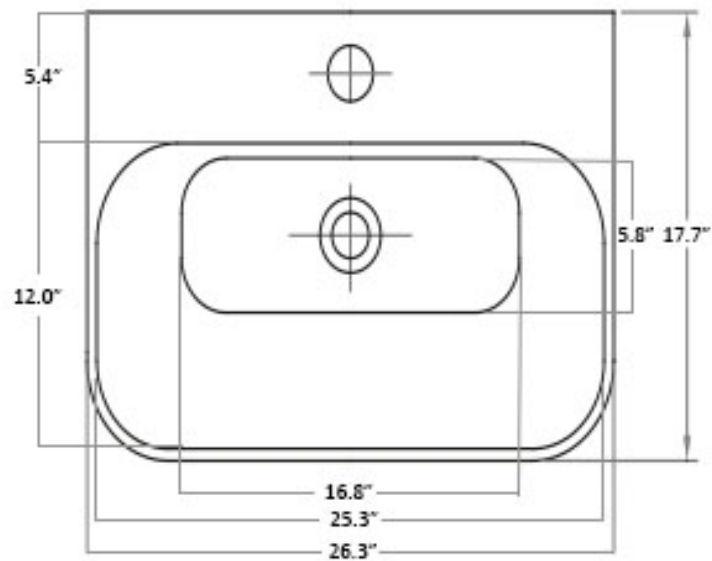

Edge 4365

Features

- Bathroom Sink
- Made of Ceramic
- Ceramic White Finish
- With Overflow
- Countertop (Vessel) Installation
- Available With One or Three Faucet Holes
- Made in Europe

Related Items:

- WSBC 53991 | Push Waste Drain
- WSBC 53922 | Decorative Trap

Finishes:

 Ceramic White

SKU# | Options:

- Edge 4365.01 | Single Faucet Hole
- Edge 4365.03 | Three Faucet Holes

* WS Bath Collections reserves the right to revise dimensions or information on this sheet without notice

Collection Edge	Model Edge 4365	Dimensions Metric <i>1 inch = 2.54 cm</i> <i>1 inch = 25.4 mm</i>	 1051 Lea Drive - Collegeville, PA 19426 Tel. 215 513 9400 - Fax 610 831 0215 www.ws bathcollections.com - info@ws bathcollectins.com
-----------------------------	-----------------------------	---	---

Collection
Edge

Model |
Edge 4365

Dimensions Metric
1 inch = 2.54 cm
1 inch = 25.4 mm

WS[®]
BATH
COLLECTIONS

1051 Lea Drive - Collegeville, PA 19426
Tel. 215 513 9400 - Fax 610 831 0215
www.ws bathcollections.com - info@ws bathcollections.com