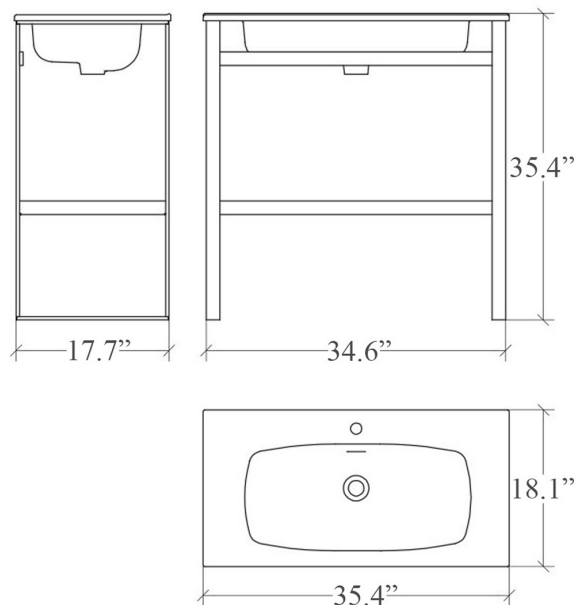

Product Specs Sheets

CONSOLLE VERNICIATA A POLVERE, TOP LAVABO IN CERAMICA -
ALLUMINIO VERNICIATO
POWDER PAINTED FRAME WITH CERAMIC WASHBASIN TOP -
PAINTED ALUMINUM

WEIGHT 70 LBS
VOLUME m³ 0,4510

FINISHINGS

Clean with warm soapy water. Never use ammonia, abrasives, bleach or solvent based cleaners.

Collection
Lissio

Model |
Lissio 6661

Dimensions Metric
1 inch = 2.54 cm
1 inch = 25.4 mm

WS[®]
BATH
COLLECTIONS