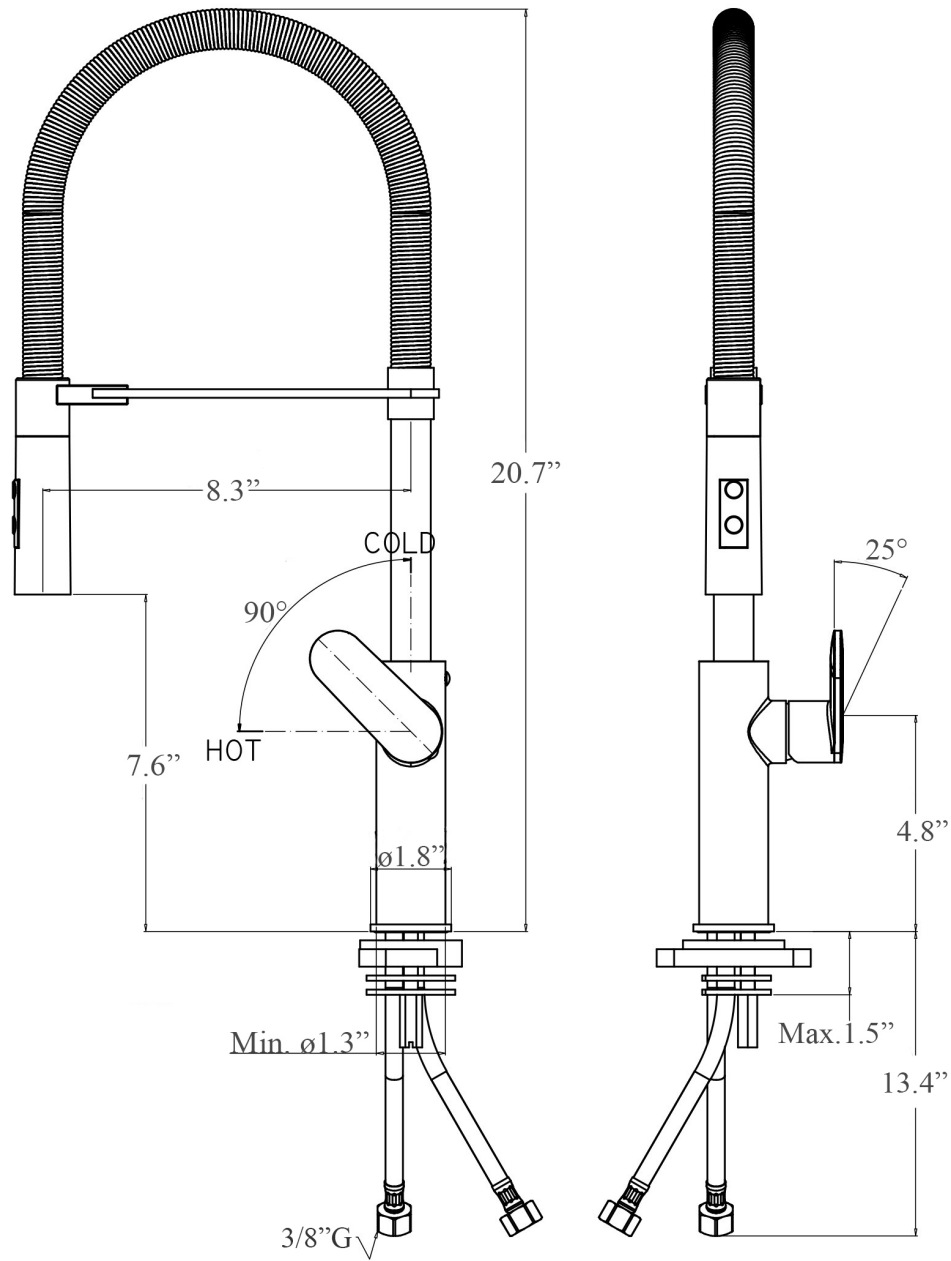

# Product Specs Sheets

Collection  
Candy

Model |  
Candy CA 179

Dimensions Metric

1 inch = 2.54 cm  
1 inch = 25.4 mm

**WS**<sup>®</sup>  
BATH  
COLLECTIONS

1051 Lea Drive - Collegeville, PA 19426  
Tel. 215 513 9400 - Fax 610 831 0215  
[www.ws bathcollections.com](http://www.ws bathcollections.com) - [info@ws bathcollections.com](mailto:info@ws bathcollections.com)