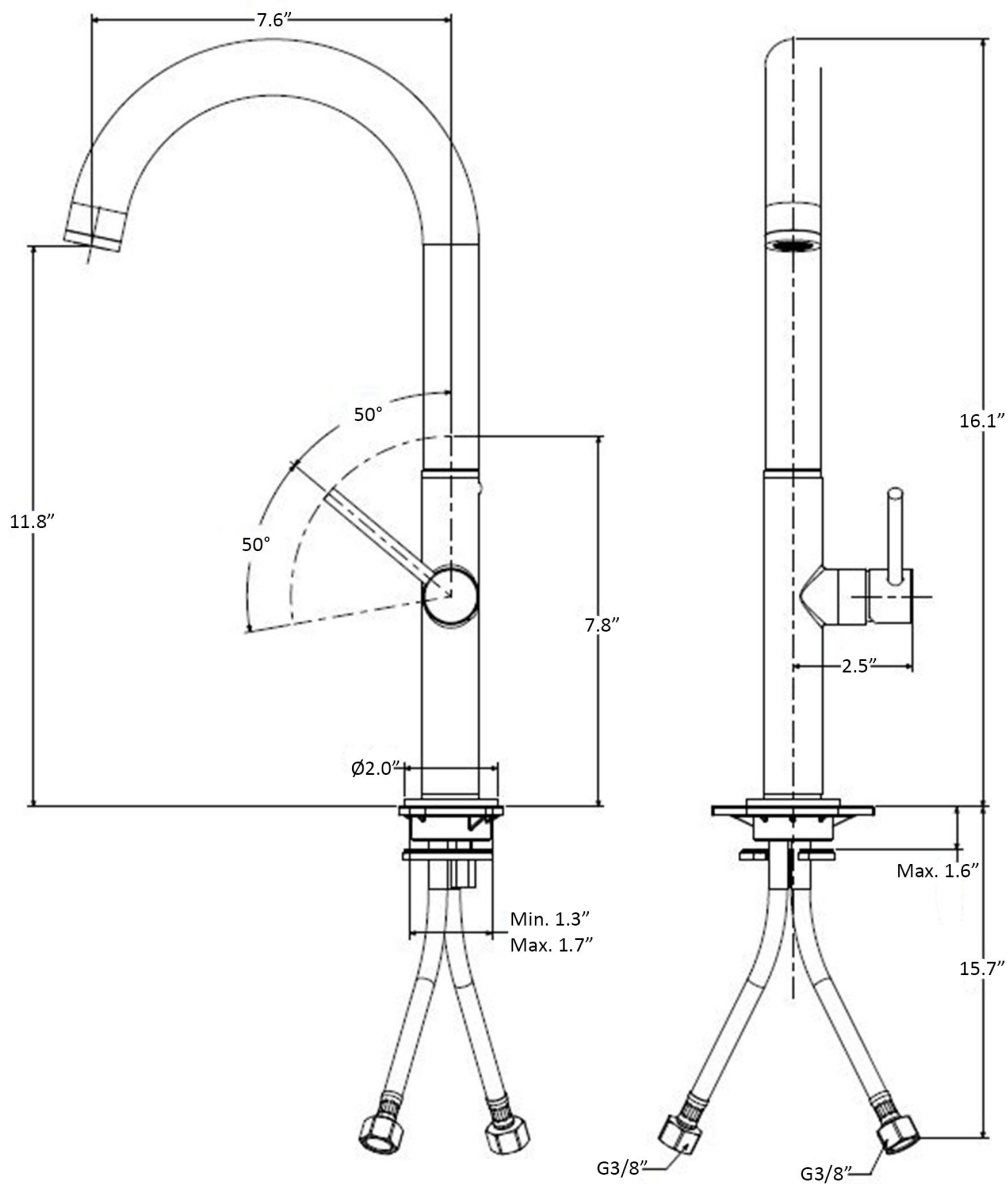

Product Specs Sheets

Collection
Chef

Model |
Chef CH 180

Dimensions U.S.
1 inch = 2.54 cm
1 inch = 25.4 mm

WS[®]
BATH
COLLECTIONS

1051 Lea Drive - Collegeville, PA 19426
Tel. 215 513 9400 - Fax 610 831 0215
www.ws bathcollections.com - info@ws bathcollections.com