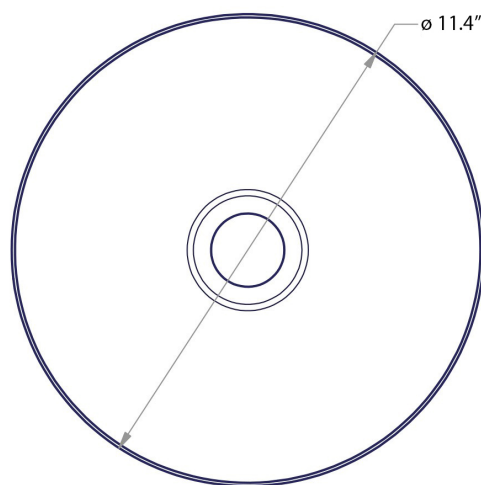

## Acquaio | 53596

Lavabo inox senza bordo.

St. steel wash basin, without edge.

Collection  
Acquaio

Model |  
Acquaio 53596

Dimensions Metric

*1 inch = 2.54 cm*  
*1 inch = 25.4 mm*

**WS**<sup>®</sup>  
**BATH**  
**COLLECTIONS**

### Vessel/ countertop installation

Silicone (*optional*)

Collection  
Acquaio

Model |  
Acquaio 53596

Dimensions Metric  
*1 inch = 2.54 cm*  
*1 inch = 25.4 mm*

**WS**<sup>®</sup>  
BATH  
COLLECTIONS

1051 Lea Drive - Collegeville, PA 19426  
Tel. 215 513 9400 - Fax 610 831 0215  
[www.ws bathcollections.com](http://www.ws bathcollections.com) - [info@ws bathcollections.com](mailto:info@ws bathcollections.com)