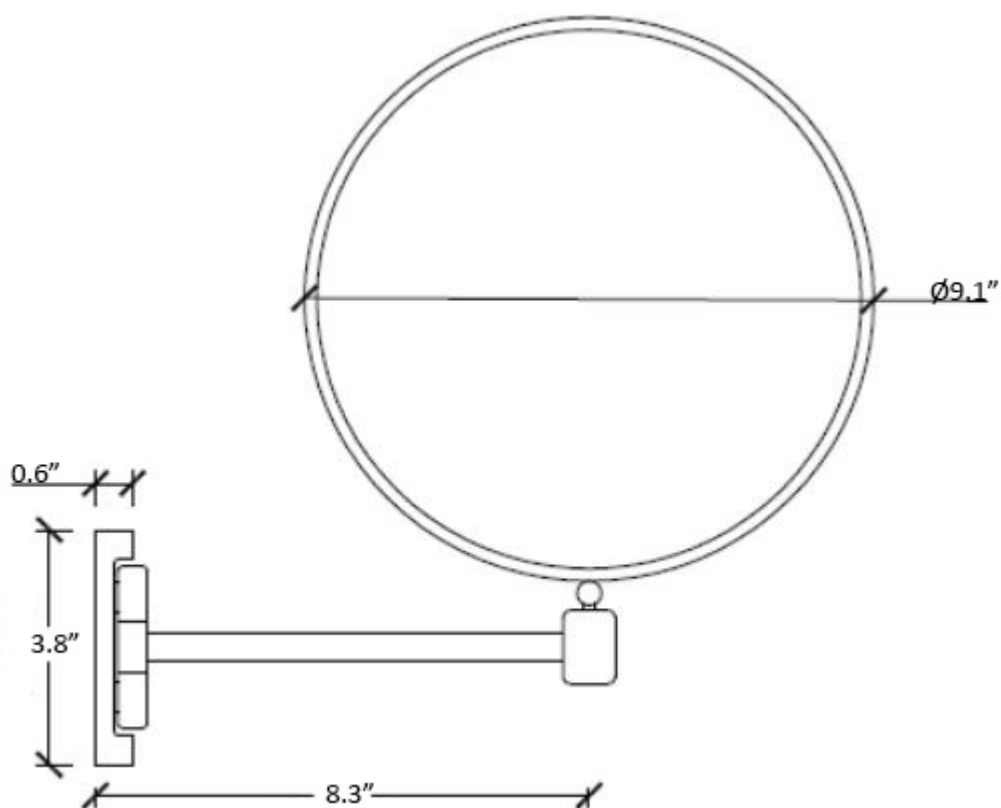

Product Specs Sheets

DOUBLE SIDED MIRROR SINGLE ARM art. 40/1 KK

Collection
Doppiolo

Model |
Doppiolo 40-1

Dimensions Metric
1 inch = 2.54 cm
1 inch = 25.4 mm

WS[®]
BATH
COLLECTIONS

1051 Lea Drive - Collegeville, PA 19426
Tel. 215 513 9400 - Fax 610 831 0215
www.ws bathcollections.com - info@ws bathcollections.com