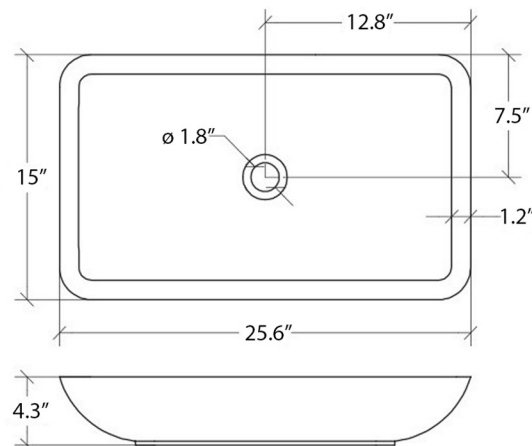

LAVABO, SENZA PILETTA - CERAMICA
 WASHBASIN WITHOUT WASTE WATER DRAIN - CERAMIC

WEIGHT 26 LBS
 VOLUME m³ 0,0470

FINISHINGS

53719.09 bianco / white

MAINTENANCE

Pulire con panno morbido inumidito. Non usare ammoniaca, detersivi, abrasivi contenenti candeggina

Clean with warm soapy water. Never use ammonia, abrasives, bleach or solvent based cleaners.

Collection
Acquaio

Model |
Acquaio 53719

Dimensions Metric
 1 inch = 2.54 cm
 1 inch = 25.4 mm

WS[®]
BATH
COLLECTIONS

Vessel/ countertop installation

Silicone (*optional*)

Collection
Acquaio

Model |
Acquaio 53719

Dimensions Metric
1 inch = 2.54 cm
1 inch = 25.4 mm

WS[®]

**BATH
COLLECTIONS**

1051 Lea Drive - Collegeville, PA 19426
Tel. 215 513 9400 - Fax 610 831 0215
www.ws bathcollections.com - info@ws bathcollections.com