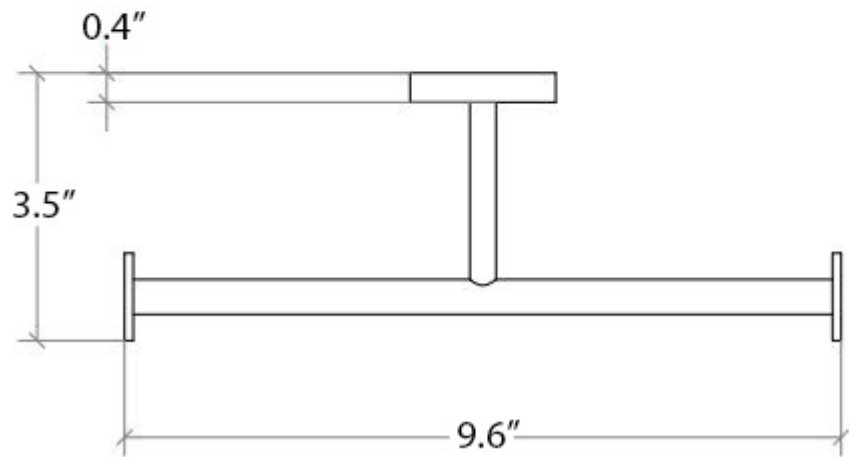

# Product Specs Sheets

Collection  
Duemila

Model |  
Duemila 5505

Dimensions Metric

*1 inch = 2.54 cm*  
*1 inch = 25.4 mm*

**WS**<sup>®</sup>  
BATH  
COLLECTIONS

1051 Lea Drive - Collegeville, PA 19426  
Tel. 215 513 9400 - Fax 610 831 0215