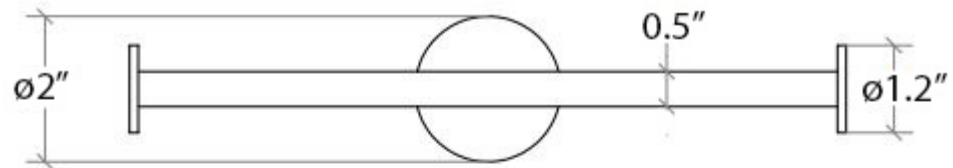

# Product Specs Sheets

Collection  
Duemila

Model |  
Duemila 5505

Dimensions Metric

*1 inch = 2.54 cm*  
*1 inch = 25.4 mm*

**WS**<sup>®</sup>  
BATH  
COLLECTIONS

1051 Lea Drive - Collegeville, PA 19426  
Tel. 215 513 9400 - Fax 610 831 0215