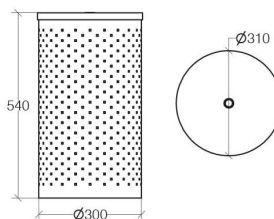

Product Specs Sheets

PORTABIANCHERIA CON COPERCHIO - INOX LUCIDO
LAUNDRY BASKET WITH LID - POLISHED STAINLESS STEEL

WEIGHT kg 4,33
VOLUME m³ 0,0595

MAINTENANCE

Pulire con panno morbido inumidito. Non usare ammoniaca, detersivi, abrasivi contenenti candeggina

Clean with warm soapy water. Never use ammonia, abrasives, bleach or solvent based cleaners.

Collection
Basket

Model |
Basket 5350

Dimensions Metric

1 inch = 2.54 cm
1 inch = 25.4 mm

WS[®]
BATH
COLLECTIONS