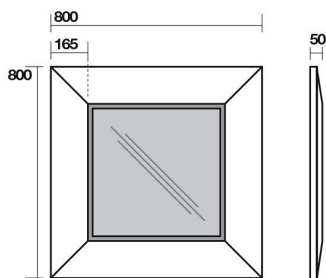

Product Specs Sheets

9179 Specchio 80x80
Mirror 80x80

9180 Specchio cm 100x80
Mirror cm 100x80

9181 Specchio cm 120x80
Mirror cm 120x80

Collection
Bentley

Model |
Bentley 9179
Bentley 9180
Bentley 9181

Dimensions Metric

1 inch = 2.54 cm
1 inch = 25.4 mm

WS[®]
BATH
COLLECTIONS

1051 Lea Drive - Collegeville, PA 19426
Tel. 215 513 9400 - Fax 610 831 0215

www.ws bathcollections.com - info@ws bathcollections.com