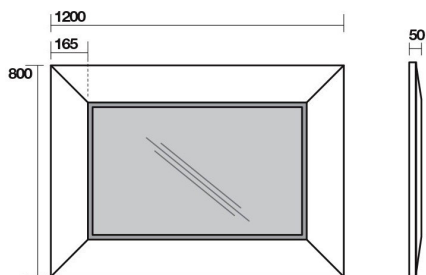

Product Specs Sheets

9179 Specchio 80x80
Mirror 80x80

9180 Specchio cm 100x80
Mirror cm 100x80

9181 Specchio cm 120x80
Mirror cm 120x80

Collection
Bentley

Model |
Bentley 9179
Bentley 9180
Bentley 9181

Dimensions Metric

1 inch = 2.54 cm
1 inch = 25.4 mm

WS[®]
BATH
COLLECTIONS

1051 Lea Drive - Collegeville, PA 19426
Tel. 215 513 9400 - Fax 610 831 0215

www.ws bathcollections.com - info@ws bathcollections.com