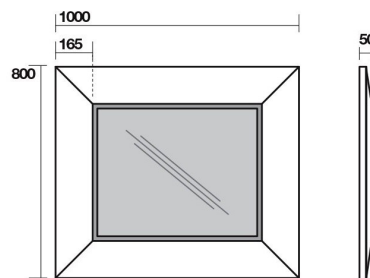

Product Specs Sheets

9179 Specchio 80x80
Mirror 80x80

9180 Specchio cm 100x80
Mirror cm 100x80

9181 Specchio cm 120x80
Mirror cm 120x80

Collection
Bentley

Model |
Bentley 9179
Bentley 9180
Bentley 9181

Dimensions Metric

1 inch = 2.54 cm
1 inch = 25.4 mm

WS[®]
BATH
COLLECTIONS

1051 Lea Drive - Collegeville, PA 19426
Tel. 215 513 9400 - Fax 610 831 0215

www.ws bathcollections.com - info@ws bathcollections.com