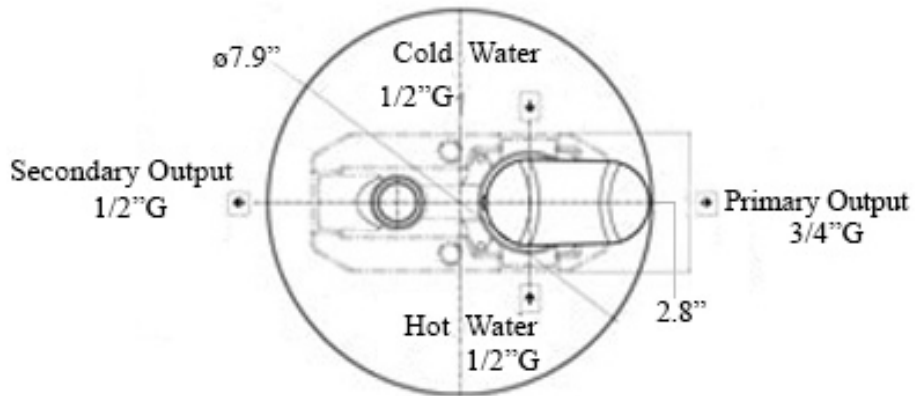

Product Specs Sheets

Collection
Candy

Model
Candy CA 015

Dimensions Metric
1 inch = 2.54 cm
1 inch = 25.4 mm

WS[®]
BATH
COLLECTIONS
1051 Lea Drive - Collegeville, PA 19426
Tel. 215 513 9400 - Fax 610 831 0215
www.wsbathcollections.com - info@wsbathcollections.com