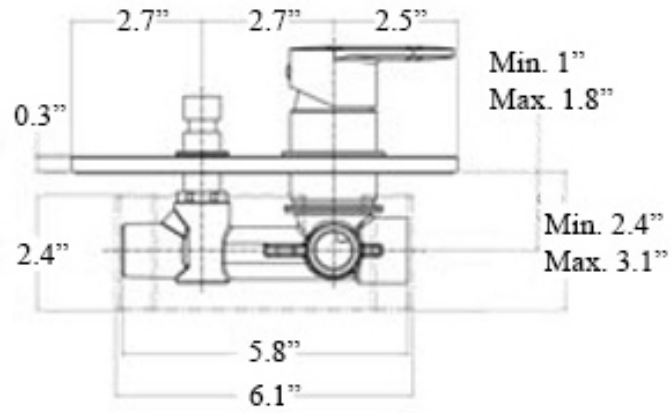

Product Specs Sheets

Collection
Candy

Model
Candy CA 015

Dimensions Metric
1 inch = 2.54 cm
1 inch = 25.4 mm

WS[®]
BATH
COLLECTIONS
1051 Lea Drive - Collegeville, PA 19426
Tel. 215 513 9400 - Fax 610 831 0215
www.wsbathcollections.com - info@wsbathcollections.com