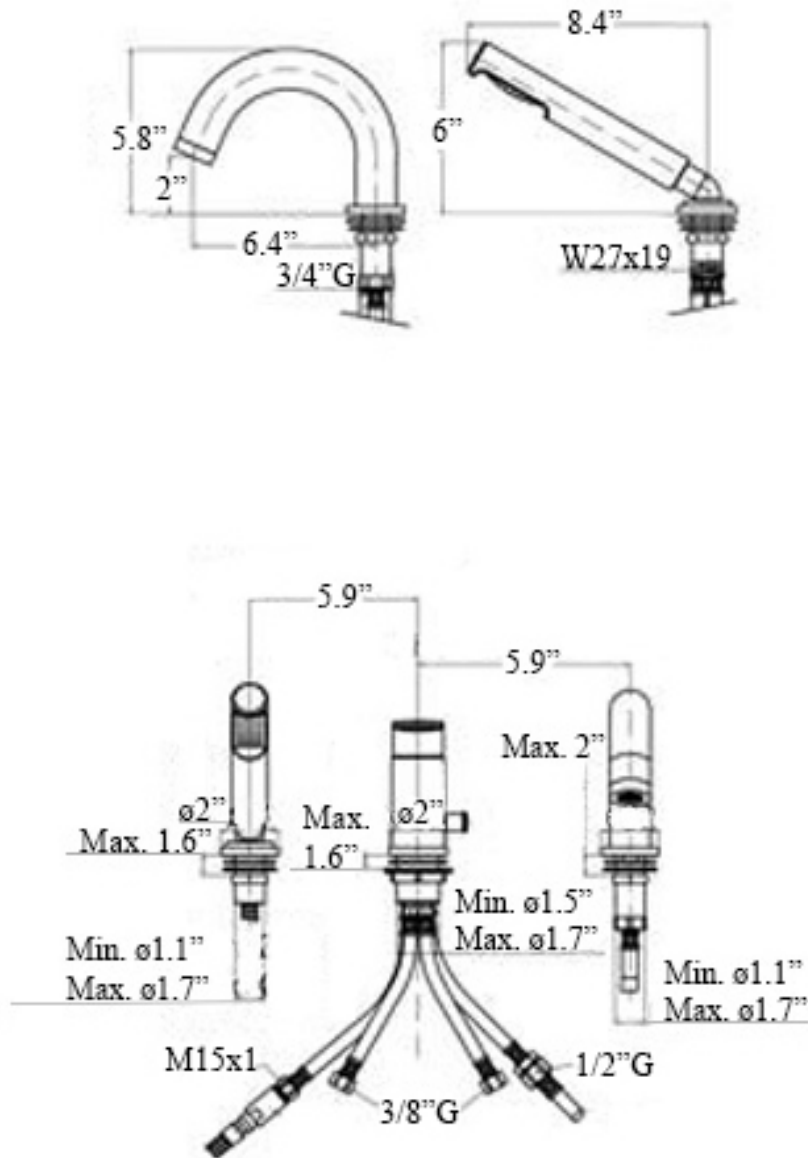

# Product Specs Sheets

Collection  
Candy

Model |  
Candy CA 040

Dimensions Metric

1 inch = 2.54 cm  
1 inch = 25.4 mm

**WS**<sup>®</sup>  
BATH  
COLLECTIONS

1051 Lea Drive - Collegeville, PA 19426

Tel. 215 513 9400 - Fax 610 831 0215