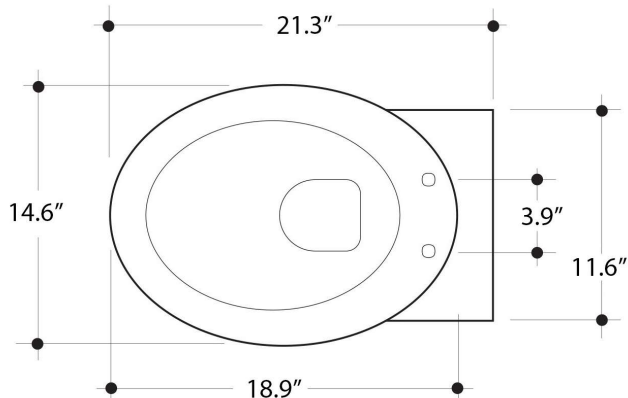

SERIE CENTO

Cod.3515
 Vaso ovale sospeso
 Oval wall hung wc

Collection
 Cento

Model |
 Cento 3515

Dimensions Metric
 1 inch = 2.54 cm
 1 inch = 25.4 mm

1051 Lea Drive - Collegeville, PA 19426
 Tel. 215 513 9400 - Fax 610 831 0215
www.ws bathcollections.com - info@ws bathcollections.com