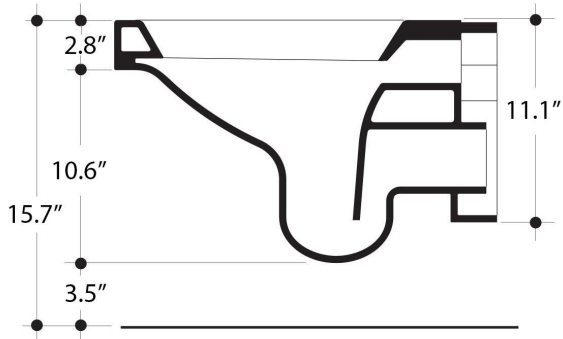

SERIE CENTO

Cod.3515
 Vaso ovale sospeso
 Oval wall hung wc

Collection
 Cento

Model |
 Cento 3515

Dimensions Metric
 1 inch = 2.54 cm
 1 inch = 25.4 mm

1051 Lea Drive - Collegeville, PA 19426
 Tel. 215 513 9400 - Fax 610 831 0215
www.ws bathcollections.com - info@ws bathcollections.com