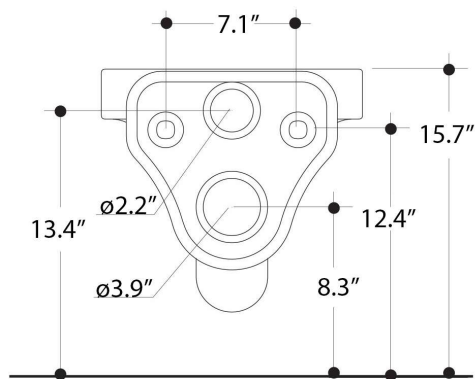

SERIE CENTO

Cod.3515
 Vaso ovale sospeso
 Oval wall hung wc

Collection
 Cento

Model |
 Cento 3515

Dimensions Metric
 1 inch = 2.54 cm
 1 inch = 25.4 mm

1051 Lea Drive - Collegeville, PA 19426
 Tel. 215 513 9400 - Fax 610 831 0215
www.ws bathcollections.com - info@ws bathcollections.com