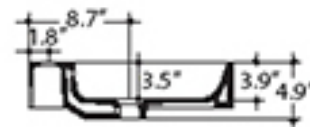

Collection Cento	Model Cento 3533	Dimensions Metric <i>1 inch = 2.54 cm</i> <i>1 inch = 25.4 mm</i>	 1051 Lea Drive - Collegeville, PA 19426 Tel. 215 513 9400 - Fax 610 831 0215 www.ws bathcollections.com - info@ws bathcollectins.com
------------------------------	------------------------------	---	---

Collection
Cento

Model |
Cento 3533

Dimensions Metric

1 inch = 2.54 cm
1 inch = 25.4 mm

WS[®]
BATH
COLLECTIONS

1051 Lea Drive - Collegeville, PA 19426
Tel. 215 513 9400 - Fax 610 831 0215

www.ws bathcollections.com - info@ws bathcollections.com