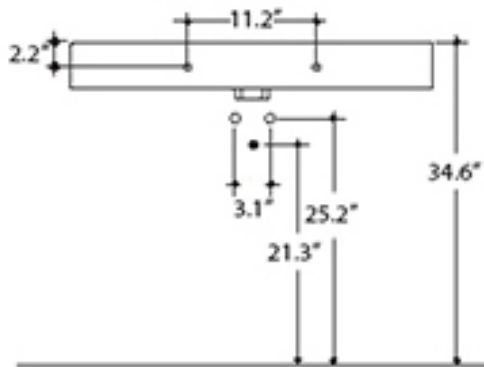

Related Items:

- WSBC 53991 | Push Waste Drain
- WSBC 53922 | Decorative Trap
- Cento 912001 | 26.9" Front Towel Bar
- Cento 911601 | 16.1" Side Towel Bar

SKU# | Options:

- Cento 3533.01 WG | Glossy White, One Faucet Hole
- Cento 3533.03-4 WG | Glossy White, Three Faucet Holes 4" Spread
- Cento 3533.03-8 WG | Glossy White, Three Faucet Holes 8" Spread
- Cento 3533.01 BM | Matte Black, One Faucet Hole
- Cento 3533.03-4 BM | Matte Black, Three Faucet Holes 4" Spread
- Cento 3533.03-8 BM | Matte Black, Three Faucet Holes 8" Spread
- Cento 3533.01 WM | Matte White, One Faucet Hole
- Cento 3533.03-4 WM | Matte White, Three Faucet Holes 4" Spread
- Cento 3533.03-8 WM | Matte White, Three Faucet Holes 8" Spread
- Cento 3533.01 GM | Matte Grey, One Faucet Hole
- Cento 3533.03-4 GM | Matte Grey, Three Faucet Holes 4" Spread
- Cento 3533.03-8 GM | Matte Grey, Three Faucet Holes 8" Spread

Collection Cento	Model Cento 3533	Dimensions Metric <i>1 inch = 2.54 cm</i> <i>1 inch = 25.4 mm</i>	 1051 Lea Drive - Collegeville, PA 19426 Tel. 215 513 9400 - Fax 610 831 0215 www.ws bathcollections.com - info@ws bathcollectins.com
------------------------------	------------------------------	---	---

Collection
Cento

Model |
Cento 3533

Dimensions Metric

1 inch = 2.54 cm
1 inch = 25.4 mm

WS[®]
BATH
COLLECTIONS

1051 Lea Drive - Collegeville, PA 19426
Tel. 215 513 9400 - Fax 610 831 0215

www.ws bathcollections.com - info@ws bathcollections.com

Dimensions Metric
1 inch = 2.54 cm
1 inch = 25.4 mm

WS[®]
BATH
COLLECTIONS

1051 Lea Drive - Collegeville, PA 19426
Tel. 215 513 9400 - Fax 610 831 0215
www.ws bathcollections.com - info@ws bathcollections.com