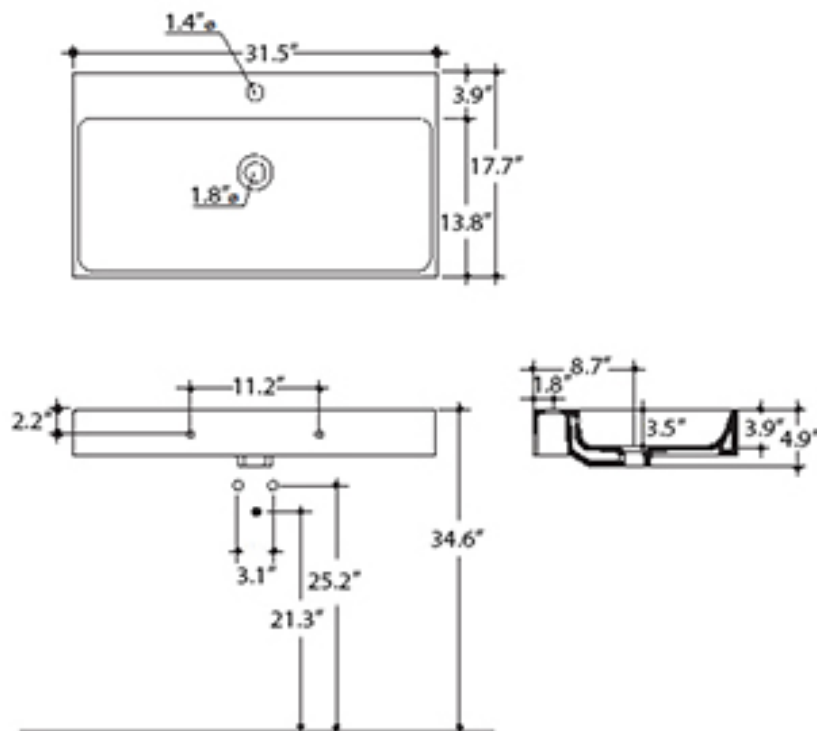

SERIE CENTO

Cod.3533

Lavabo 80x45 sospeso o appoggio monoforo

One hole wall hung or free standing washbasin 80x45

Collection
Kerasan

Model |
Cento 3533

Dimensions Metric

1 inch = 2.54 cm
1 inch = 25.4 mm

TRAPS

Linea 53922
Our best seller

Linea 5392

Linea 53925

Linea 53921
Space saving

DRAINS

Linea 53991
Push waste drain (click clack)
with overflow

MOUNTING HARDWARE

Wall-mount installation

Bolts

Vessel/ countertop installation

Silicone (*optional*)

Collection
Kerasan

Model |
Cento 3533

Dimensions Metric
1 inch = 2.54 cm
1 inch = 25.4 mm

WS[®]