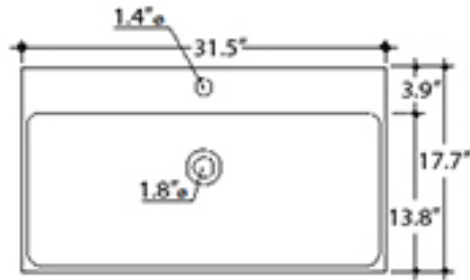

Related Items:

- WSBC 53991 | Push Waste Drain
- WSBC 53922 | Decorative Trap
- Cento 912001 | 26.9" Front Towel Bar
- Cento 911601 | 16.1" Side Towel Bar

SKU# | Options:

- Cento 3533.01 WG | Glossy White, One Faucet Hole
- Cento 3533.03-4 WG | Glossy White, Three Faucet Holes 4" Spread
- Cento 3533.03-8 WG | Glossy White, Three Faucet Holes 8" Spread
- Cento 3533.01 BM | Matte Black, One Faucet Hole
- Cento 3533.03-4 BM | Matte Black, Three Faucet Holes 4" Spread
- Cento 3533.03-8 BM | Matte Black, Three Faucet Holes 8" Spread
- Cento 3533.01 WM | Matte White, One Faucet Hole
- Cento 3533.03-4 WM | Matte White, Three Faucet Holes 4" Spread
- Cento 3533.03-8 WM | Matte White, Three Faucet Holes 8" Spread
- Cento 3533.01 GM | Matte Grey, One Faucet Hole
- Cento 3533.03-4 GM | Matte Grey, Three Faucet Holes 4" Spread
- Cento 3533.03-8 GM | Matte Grey, Three Faucet Holes 8" Spread

Collection Cento	Model Cento 3533	Dimensions Metric <i>1 inch = 2.54 cm</i> <i>1 inch = 25.4 mm</i>	 1051 Lea Drive - Collegeville, PA 19426 Tel. 215 513 9400 - Fax 610 831 0215 www.ws bathcollections.com - info@ws bathcollectins.com
------------------------------	------------------------------	---	---

Collection
Cento

Model |
Cento 3533

Dimensions Metric

1 inch = 2.54 cm
1 inch = 25.4 mm

WS[®]
BATH
COLLECTIONS

1051 Lea Drive - Collegeville, PA 19426
Tel. 215 513 9400 - Fax 610 831 0215

www.ws bathcollections.com - info@ws bathcollections.com

Dimensions Metric
1 inch = 2.54 cm
1 inch = 25.4 mm

WS[®]
BATH
COLLECTIONS

1051 Lea Drive - Collegeville, PA 19426
Tel. 215 513 9400 - Fax 610 831 0215
www.ws bathcollections.com - info@ws bathcollections.com