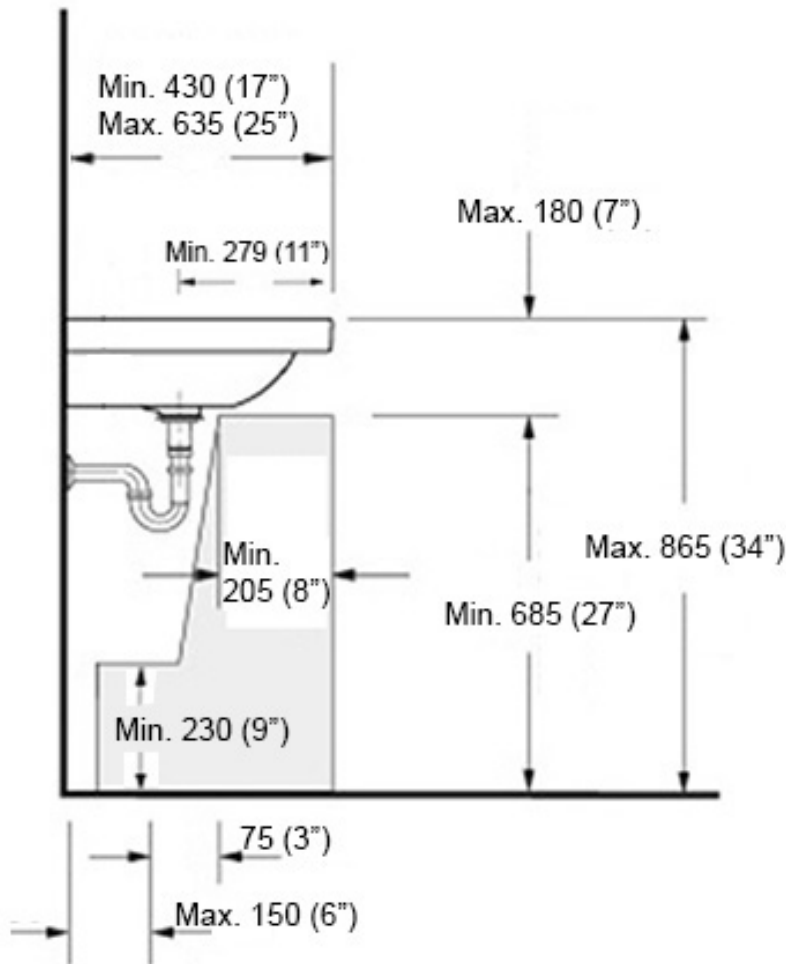

Collection Cento	Model Cento 3533	Dimensions Metric <i>1 inch = 2.54 cm</i> <i>1 inch = 25.4 mm</i>	 1051 Lea Drive - Collegeville, PA 19426 Tel. 215 513 9400 - Fax 610 831 0215 www.ws bathcollections.com - info@ws bathcollectins.com
------------------------------	------------------------------	---	---

Collection
Cento

Model |
Cento 3533

Dimensions Metric

1 inch = 2.54 cm
1 inch = 25.4 mm

WS[®]
BATH
COLLECTIONS

1051 Lea Drive - Collegeville, PA 19426
Tel. 215 513 9400 - Fax 610 831 0215

www.ws bathcollections.com - info@ws bathcollections.com

Dimensions Metric
1 inch = 2.54 cm
1 inch = 25.4 mm

WS[®]
BATH
COLLECTIONS

1051 Lea Drive - Collegeville, PA 19426
Tel. 215 513 9400 - Fax 610 831 0215
www.ws bathcollections.com - info@ws bathcollections.com

Recommended ADA Installation

Note: ADA Compliant when installed in accordance with ADA guidelines

<p>Collection Cento</p>	<p>Model Cento 3533</p>	<p>Dimensions Metric 1 inch = 2.54 cm 1 inch = 25.4 mm</p>	<p>WS[®] BATH COLLECTIONS 1051 Lea Drive - Collegeville, PA 19426 Tel. 215 513 9400 - Fax 610 831 0215 www.ws bathcollections.com - info@ws bathcollectins.com</p>
------------------------------------	--------------------------------------	--	--