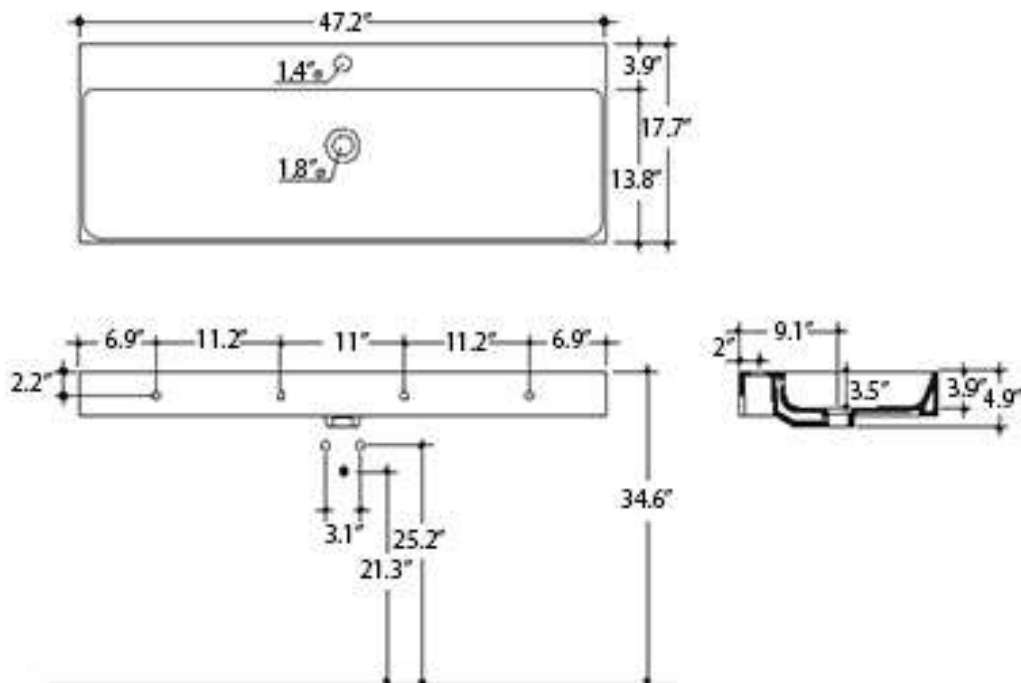

## SERIE CENTO

Cod.3534

Lavabo 120x45 sospeso o appoggio monoforo

One hole wall hung or free standing washbasin 120x45

Collection  
Kerasan

Model |  
Cento 3534

Dimensions Metric

1 inch = 2.54 cm

1 inch = 25.4 mm

WS<sup>®</sup>  
BATH  
COLLECTIONS

1051 Lea Drive - Collegetown, PA 19426  
Tel. 215 513 9400 - Fax 610 831 0215

[www.ws bathcollections.com](http://www.ws bathcollections.com) - [info@ws bathcollections.com](mailto:info@ws bathcollections.com)

### Vessel/ countertop installation

Silicone (*optional*)

Collection  
Cento

Model |  
Cento 3532.33.53.34.35

Dimensions Metric  
*1 inch = 2.54 cm*  
*1 inch = 25.4 mm*

WS<sup>®</sup>

BATH  
COLLECTIONS

1051 Lea Drive - Collegeville, PA 19426  
Tel. 215 513 9400 - Fax 610 831 0215