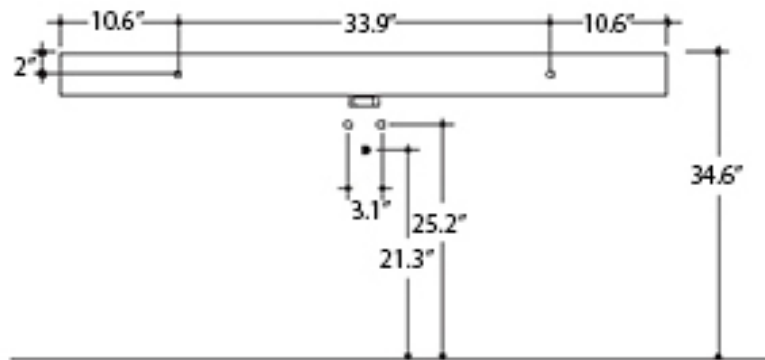

SKU# | Options:

- Cento 3535.01 WG | Glossy White, One Faucet Hole
- Cento 3535.03-4 WG | Glossy White, Three Faucet Holes 4" Spread
- Cento 3535.03-8 WG | Glossy White, Three Faucet Holes 8" Spread
- Cento 3535.01 BM | Matte Black, One Faucet Hole
- Cento 3535.03-4 BM | Matte Black, Three Faucet Holes 4" Spread
- Cento 3535.03-8 BM | Matte Black, Three Faucet Holes 8" Spread
- Cento 3535.01 WM | Matte White, One Faucet Hole
- Cento 3535.03-4 WM | Matte White, Three Faucet Holes 4" Spread
- Cento 3535.03-8 WM | Matte White, Three Faucet Holes 8" Spread
- Cento 3535.01 GM | Matte Grey, One Faucet Hole
- Cento 3535.03-4 GM | Matte Grey, Three Faucet Holes 4" Spread
- Cento 3535.03-8 GM | Matte Grey, Three Faucet Holes 8" Spread

Codes & Standards:

- ADA Compliant

* WS Bath Collections reserves the right to revise dimensions or information on this sheet without notice

Collection Cento	Model Cento 3535	Dimensions Metric <i>1 inch = 2.54 cm</i> <i>1 inch = 25.4 mm</i>	 1051 Lea Drive - Collegeville, PA 19426 Tel. 215 513 9400 - Fax 610 831 0215 www.ws bathcollections.com - info@ws bathcollectins.com
------------------------------	------------------------------	-------------------------------------------------------------------------	-------------------------------------------------------------------------------------------------------------------------------------------------------------------------------------------------------------------------------------------------------------------------------------------------------------------------------------

Collection
Cento

Model |
Cento 3535

Dimensions Metric

1 inch = 2.54 cm
1 inch = 25.4 mm

WS[®]
BATH
COLLECTIONS

1051 Lea Drive - Collegeville, PA 19426
Tel. 215 513 9400 - Fax 610 831 0215

www.ws bathcollections.com - info@ws bathcollections.com