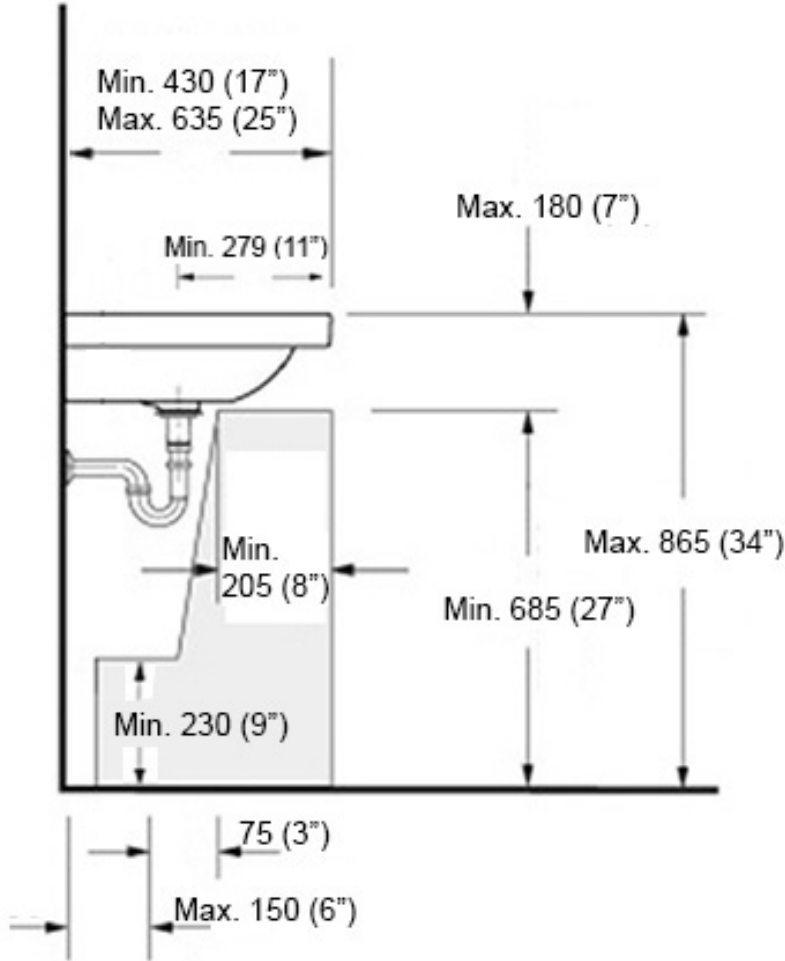

Collection
Cento

Model |
Cento 3535

Dimensions Metric

1 inch = 2.54 cm
1 inch = 25.4 mm

WS[®]
BATH
COLLECTIONS

1051 Lea Drive - Collegeville, PA 19426
Tel. 215 513 9400 - Fax 610 831 0215

www.ws bathcollections.com - info@ws bathcollections.com

Dimensions Metric
1 inch = 2.54 cm
1 inch = 25.4 mm

WS[®]
BATH
COLLECTIONS

1051 Lea Drive - Collegeville, PA 19426
Tel. 215 513 9400 - Fax 610 831 0215
www.ws bathcollections.com - info@ws bathcollections.com

Recommended ADA Installation

Note: ADA Compliant when installed in accordance with ADA guidelines

<p>Collection Cento</p>	<p>Model Cento 3535</p>	<p>Dimensions Metric 1 inch = 2.54 cm 1 inch = 25.4 mm</p>	 <p>1051 Lea Drive - Collegeville, PA 19426 Tel. 215 513 9400 - Fax 610 831 0215 www.ws bathcollections.com - info@ws bathcollectins.com</p>
------------------------------------	--------------------------------------	--------------------------------------------------------------------	-------------------------------------------------------------------------------------------------------------------------------------------------------------------------------------------------------------------------------------------------------------------------------------------------------------------------------------------