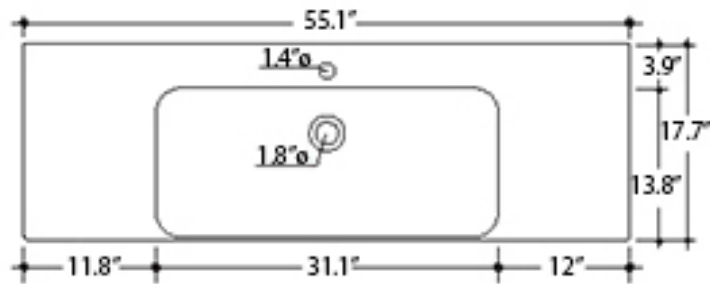

SKU# | Options:

- Cento 3535.01 WG | Glossy White, One Faucet Hole
- Cento 3535.03-4 WG | Glossy White, Three Faucet Holes 4" Spread
- Cento 3535.03-8 WG | Glossy White, Three Faucet Holes 8" Spread
- Cento 3535.01 BM | Matte Black, One Faucet Hole
- Cento 3535.03-4 BM | Matte Black, Three Faucet Holes 4" Spread
- Cento 3535.03-8 BM | Matte Black, Three Faucet Holes 8" Spread
- Cento 3535.01 WM | Matte White, One Faucet Hole
- Cento 3535.03-4 WM | Matte White, Three Faucet Holes 4" Spread
- Cento 3535.03-8 WM | Matte White, Three Faucet Holes 8" Spread
- Cento 3535.01 GM | Matte Grey, One Faucet Hole
- Cento 3535.03-4 GM | Matte Grey, Three Faucet Holes 4" Spread
- Cento 3535.03-8 GM | Matte Grey, Three Faucet Holes 8" Spread

Codes & Standards:

- ADA Compliant

* WS Bath Collections reserves the right to revise dimensions or information on this sheet without notice

Collection Cento	Model Cento 3535	Dimensions Metric <i>1 inch = 2.54 cm</i> <i>1 inch = 25.4 mm</i>	 1051 Lea Drive - Collegeville, PA 19426 Tel. 215 513 9400 - Fax 610 831 0215 www.ws bathcollections.com - info@ws bathcollectins.com
------------------------------	------------------------------	-------------------------------------------------------------------------	-------------------------------------------------------------------------------------------------------------------------------------------------------------------------------------------------------------------------------------------------------------------------------------------------------------------------------------

Collection
Cento

Model |
Cento 3535

Dimensions Metric

1 inch = 2.54 cm
1 inch = 25.4 mm

WS[®]
BATH
COLLECTIONS

1051 Lea Drive - Collegeville, PA 19426
Tel. 215 513 9400 - Fax 610 831 0215

www.ws bathcollections.com - info@ws bathcollections.com