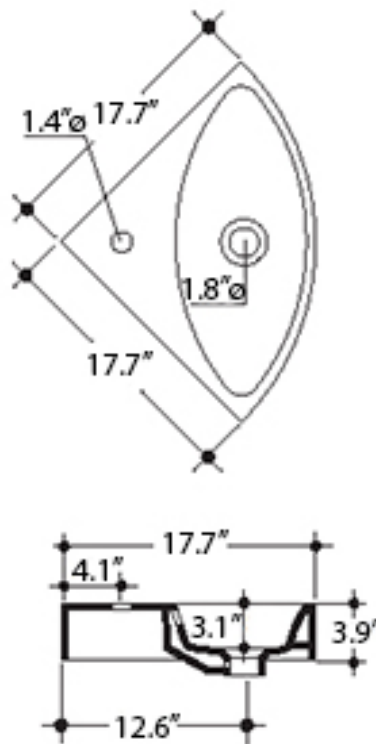

# SERIE CENTO

Cod.3541

Lavabo 45 angolo sospeso o appoggio

Wall hung or free standing corner washbasin 45

Collection  
Kerasan

Model |  
Cento 3541

Dimensions Metric

1 inch = 2.54 cm  
1 inch = 25.4 mm

### Vessel/ countertop installation

Silicone (*optional*)

Collection  
Kerasan

Model |  
Cento 3541

Dimensions Metric  
*1 inch = 2.54 cm*  
*1 inch = 25.4 mm*

WS<sup>®</sup>

BATH  
COLLECTIONS

1051 Lea Drive - Collegeville, PA 19426  
Tel. 215 513 9400 - Fax 610 831 0215