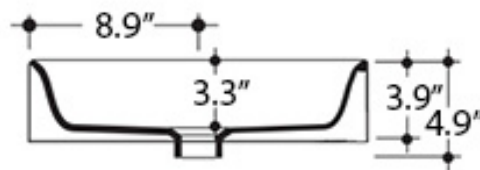

Collection Cento	Model Cento 3544	Dimensions Metric <i>1 inch = 2.54 cm</i> <i>1 inch = 25.4 mm</i>	 1051 Lea Drive - Collegeville, PA 19426 Tel. 215 513 9400 - Fax 610 831 0215 www.ws bathcollections.com - info@ws bathcollections.com
------------------------------	------------------------------	---	---

Collection
Cento

Model |
Cento 3544

Dimensions Metric
1 inch = 2.54 cm
1 inch = 25.4 mm

WS[®]
BATH
COLLECTIONS

1051 Lea Drive - Collegeville, PA 19426
Tel. 215 513 9400 - Fax 610 831 0215
www.ws bathcollections.com - info@ws bathcollections.com