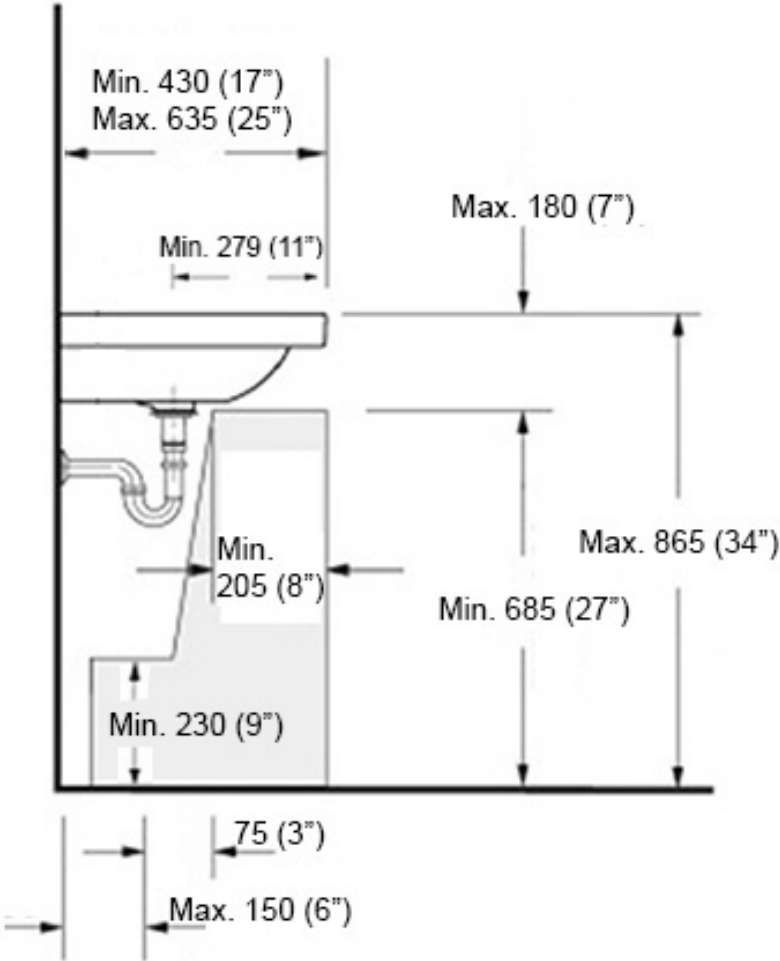

Collection Cento	Model Cento 3544	Dimensions Metric <i>1 inch = 2.54 cm</i> <i>1 inch = 25.4 mm</i>	 1051 Lea Drive - Collegeville, PA 19426 Tel. 215 513 9400 - Fax 610 831 0215 www.ws bathcollections.com - info@ws bathcollections.com
------------------------------	------------------------------	---	---

Collection
Cento

Model |
Cento 3544

Dimensions Metric
1 inch = 2.54 cm
1 inch = 25.4 mm

WS[®]
BATH
COLLECTIONS

1051 Lea Drive - Collegeville, PA 19426
Tel. 215 513 9400 - Fax 610 831 0215
www.ws bathcollections.com - info@ws bathcollections.com

Dimensions Metric
1 inch = 2.54 cm
1 inch = 25.4 mm

WS[®]
BATH
COLLECTIONS

1051 Lea Drive - Collegeville, PA 19426
Tel. 215 513 9400 - Fax 610 831 0215
www.ws bathcollections.com - info@ws bathcollections.com

Recommended ADA Installation

Note: ADA Compliant when installed in accordance with ADA guidelines

<p>Collection Cento</p>	<p>Model Cento 3544</p>	<p>Dimensions Metric 1 inch = 2.54 cm 1 inch = 25.4 mm</p>	<p>WS[®] BATH COLLECTIONS 1051 Lea Drive - Collegeville, PA 19426 Tel. 215 513 9400 - Fax 610 831 0215 www.ws bathcollections.com - info@ws bathcollections.com</p>
------------------------------------	--------------------------------------	--	--