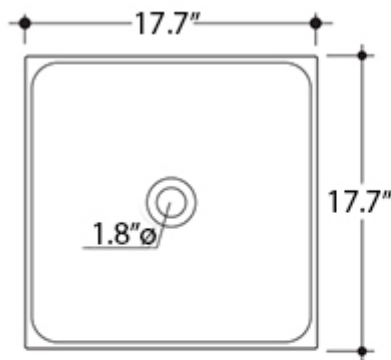

SERIE CENTO

Cod.3544

Lavabo 45x45 appoggio

Free standing washbasin 45x45

Collection
Kerasan

Model |
Cento 3544

Dimensions Metric

1 inch = 2.54 cm
1 inch = 25.4 mm

Wall-mount installation

Bolts

Vessel/ countertop installation

Silicone (*optional*)

Collection
Kerasan

Model |
Cento 3544

Dimensions Metric
1 inch = 2.54 cm
1 inch = 25.4 mm

WS®
BATH
COLLECTIONS