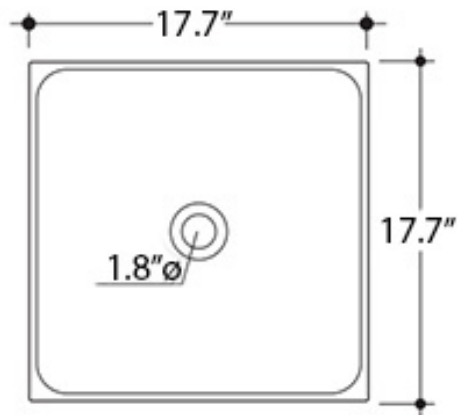

Collection Cento	Model Cento 3544	Dimensions Metric <i>1 inch = 2.54 cm</i> <i>1 inch = 25.4 mm</i>	 1051 Lea Drive - Collegeville, PA 19426 Tel. 215 513 9400 - Fax 610 831 0215 www.ws bathcollections.com - info@ws bathcollections.com
------------------------------	------------------------------	---	---

Collection
Cento

Model |
Cento 3544

Dimensions Metric
1 inch = 2.54 cm
1 inch = 25.4 mm

WS[®]
BATH
COLLECTIONS

1051 Lea Drive - Collegeville, PA 19426
Tel. 215 513 9400 - Fax 610 831 0215
www.ws bathcollections.com - info@ws bathcollections.com

Dimensions Metric
1 inch = 2.54 cm
1 inch = 25.4 mm

WS[®]
BATH
COLLECTIONS

1051 Lea Drive - Collegeville, PA 19426
Tel. 215 513 9400 - Fax 610 831 0215
www.ws bathcollections.com - info@ws bathcollections.com

Recommended ADA Installation

Note: ADA Compliant when installed in accordance with ADA guidelines

<p>Collection Cento</p>	<p>Model Cento 3544</p>	<p>Dimensions Metric 1 inch = 2.54 cm 1 inch = 25.4 mm</p>	<p>WS[®] BATH COLLECTIONS 1051 Lea Drive - Collegeville, PA 19426 Tel. 215 513 9400 - Fax 610 831 0215 www.ws bathcollections.com - info@ws bathcollections.com</p>
------------------------------------	--------------------------------------	--	--