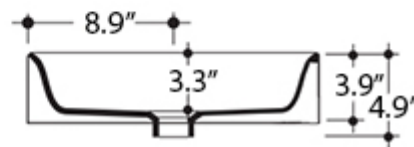

SERIE CENTO

Cod.3544

Lavabo 45x45 appoggio

Free standing washbasin 45x45

Collection
Kerasan

Model |
Cento 3544

Dimensions Metric

1 inch = 2.54 cm
1 inch = 25.4 mm

Wall-mount installation

Bolts

Vessel/ countertop installation

Silicone (*optional*)

Collection
Kerasan

Model |
Cento 3544

Dimensions Metric
1 inch = 2.54 cm
1 inch = 25.4 mm

WS®
BATH
COLLECTIONS