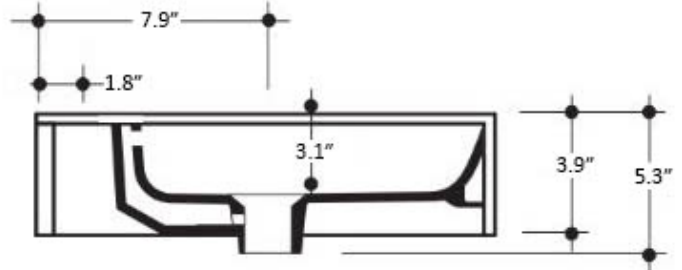

Top View

Side View

Back View

Side Not Glazed

* Lateral Space for Ceramic Space

Collection
Cento

Model |
Cento 3548

Dimensions Metric

1 inch = 2.54 cm
1 inch = 25.4 mm

WS[®]
BATH
COLLECTIONS

1051 Lea Drive - Collegeville, PA 19426
Tel. 215 513 9400 - Fax 610 831 0215
www.ws bathcollections.com - info@ws bathcollections.com

We recommend the following items that work with your sink.

Wall-mount installation

Bolts

Vessel/ countertop installation

Silicone (*optional*)

Collection
Cento

Model |
Cento 3548

Dimensions Metric
1 inch = 2.54 cm
1 inch = 25.4 mm

WS[®]