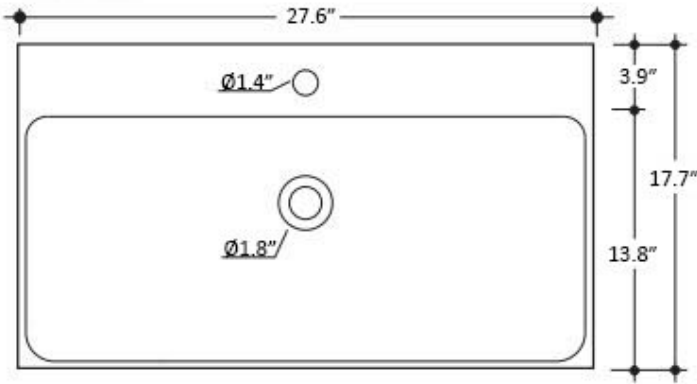

Top View

Side View

Back View

Side Not Glazed

* Lateral Space for Ceramic Space

Collection
Cento

Model |
Cento 3548

Dimensions Metric

1 inch = 2.54 cm
1 inch = 25.4 mm

WS[®]
BATH
COLLECTIONS

1051 Lea Drive - Collegeville, PA 19426
Tel. 215 513 9400 - Fax 610 831 0215
www.ws bathcollections.com - info@ws bathcollections.com

We recommend the following items that work with your sink.

Wall-mount installation

Bolts

Vessel/ countertop installation

Silicone (*optional*)

Collection
Cento

Model |
Cento 3548

Dimensions Metric
1 inch = 2.54 cm
1 inch = 25.4 mm

WS[®]