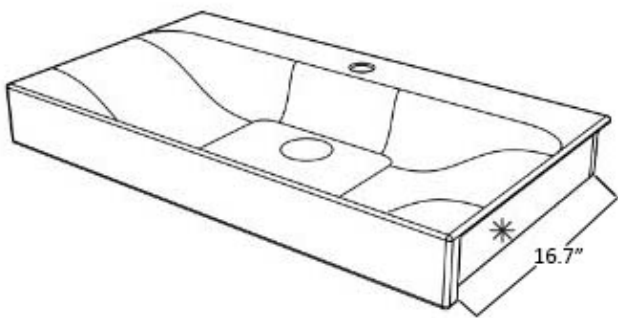

Top View

Side View

Back View

Side Not Glazed

* Lateral Space for Ceramic Space

Collection
Cento

Model |
Cento 3548

Dimensions Metric

1 inch = 2.54 cm
1 inch = 25.4 mm

WS[®]
BATH
COLLECTIONS

1051 Lea Drive - Collegeville, PA 19426
Tel. 215 513 9400 - Fax 610 831 0215
www.ws bathcollections.com - info@ws bathcollections.com

We recommend the following items that work with your sink.

Wall-mount installation

Bolts

Vessel/ countertop installation

Silicone (*optional*)

Collection
Cento

Model |
Cento 3548

Dimensions Metric
1 inch = 2.54 cm
1 inch = 25.4 mm

WS[®]