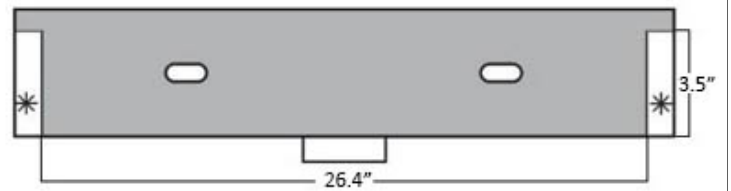

Top View

Side View

Back View

Side Not Glazed

* Lateral Space for Ceramic Space

Collection
Cento

Model |
Cento 3548

Dimensions Metric

1 inch = 2.54 cm
1 inch = 25.4 mm

WS[®]
BATH
COLLECTIONS

1051 Lea Drive - Collegeville, PA 19426
Tel. 215 513 9400 - Fax 610 831 0215
www.ws bathcollections.com - info@ws bathcollections.com

We recommend the following items that work with your sink.

Wall-mount installation

Bolts

Vessel/ countertop installation

Silicone (*optional*)

Collection
Cento

Model |
Cento 3548

Dimensions Metric
1 inch = 2.54 cm
1 inch = 25.4 mm

WS[®]