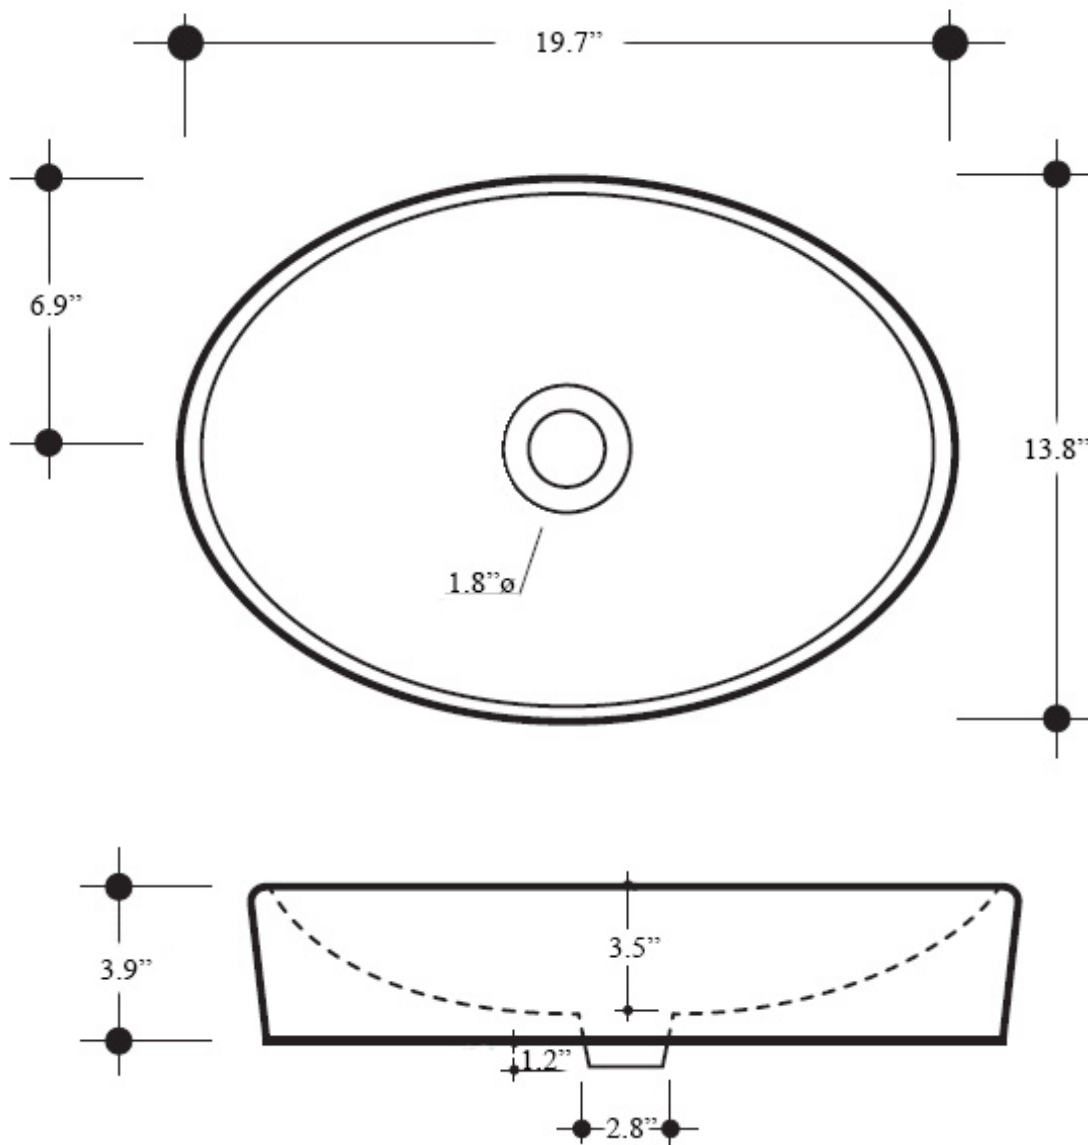

SERIE CENTO

Cod.3552

Lavabo 50x35-appoggio

Wall hung washbasin 50x35

Collection
Kerasan

Model |
Cento 3552

Dimensions Metric
1 inch = 2.54 cm
1 inch = 25.4 mm

WS[®]
BATH
COLLECTIONS

Linea 53925

Linea 53921
Space saving

DRAINS

Linea 53995
Automatic Waste Drain (Click Clack)
without overflow

MOUNTING HARDWARE

Wall-mount installation

Bolts

Vessel/ countertop installation

Silicone (*optional*)

Collection
Kerasan

Model |
Cento 3552

Dimensions Metric
1 inch = 2.54 cm
1 inch = 25.4 mm

WS®
BATH
COLLECTIONS

1051 Lea Drive - Collegeville, PA 19426
Tel. 215 513 9400 - Fax 610 831 0215
www.ws bathcollections.com - info@ws bathcollections.com