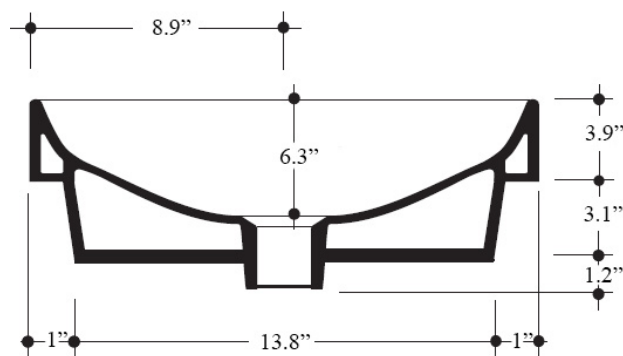

CENTO

Cod.3557

free standing washbasin diam. \varnothing 45

Collection
Kerasan

Model |
Cento 3557

Dimensions Metric

1 inch = 2.54 cm
1 inch = 25.4 mm

WS[®]
BATH
COLLECTIONS

Silicone (*optional*)

Collection
Kerasan

Model |
Cento 3557

Dimensions Metric
1 inch = 2.54 cm
1 inch = 25.4 mm

WS[®]

**BATH
COLLECTIONS**

1051 Lea Drive - Collegeville, PA 19426
Tel. 215 513 9400 - Fax 610 831 0215