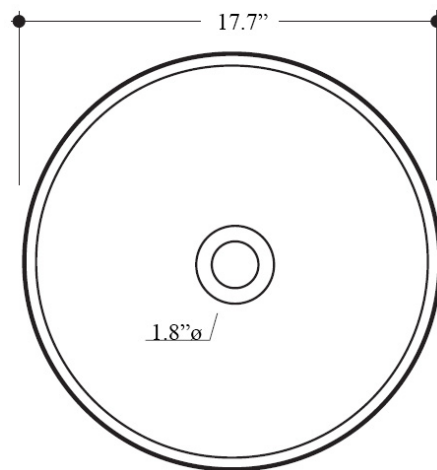

CENTO

Cod.3557

free standing washbasin diam. \varnothing 45

Collection
Kerasan

Model |
Cento 3557

Dimensions Metric

1 inch = 2.54 cm
1 inch = 25.4 mm

WS[®]
BATH
COLLECTIONS

Silicone (*optional*)

Collection
Kerasan

Model |
Cento 3557

Dimensions Metric
1 inch = 2.54 cm
1 inch = 25.4 mm

WS[®]

**BATH
COLLECTIONS**

1051 Lea Drive - Collegeville, PA 19426
Tel. 215 513 9400 - Fax 610 831 0215