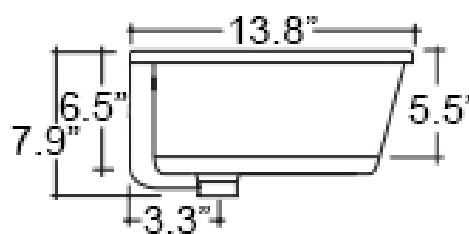

CITY54x35

Lavabo sottopiano con troppieno

City cm. 54x35

Undertop basin cm. 54x35

City with over flow

Collection
City

Model |
City 54.35

Dimensions Metric

1 inch = 2.54 cm
1 inch = 25.4 mm

WS[®]
BATH
COLLECTIONS

1051 Lea Drive - Collegeville, PA 19426
Tel. 215 513 9400 - Fax 610 831 0215

www.ws bathcollections.com - info@ws bathcollections.com

We recommend the following items that work with your sink.

Wall-mount installation

Bolts

Vessel/ countertop installation

Silicone (*optional*)

Collection
City

Model |
City 54.35

Dimensions Metric
1 inch = 2.54 cm
1 inch = 25.4 mm

**BATH
COLLECTIONS**