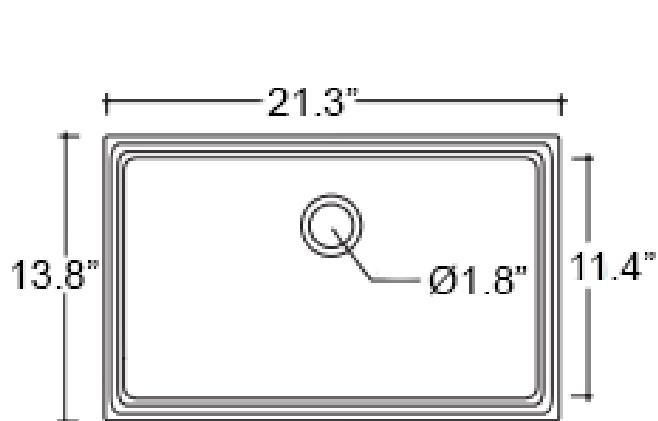

CITY54x35

Lavabo sottopiano con troppieno

City cm. 54x35

Undertop basin cm. 54x35

City with over flow

Collection
City

Model |
City 54.35

Dimensions Metric

1 inch = 2.54 cm
1 inch = 25.4 mm

WS[®]
BATH
COLLECTIONS

1051 Lea Drive - Collegeville, PA 19426
Tel. 215 513 9400 - Fax 610 831 0215

www.ws bathcollections.com - info@ws bathcollections.com

We recommend the following items that work with your sink.

Wall-mount installation

Bolts

Vessel/ countertop installation

Silicone (*optional*)

Collection
City

Model |
City 54.35

Dimensions Metric
1 inch = 2.54 cm
1 inch = 25.4 mm

**BATH
COLLECTIONS**