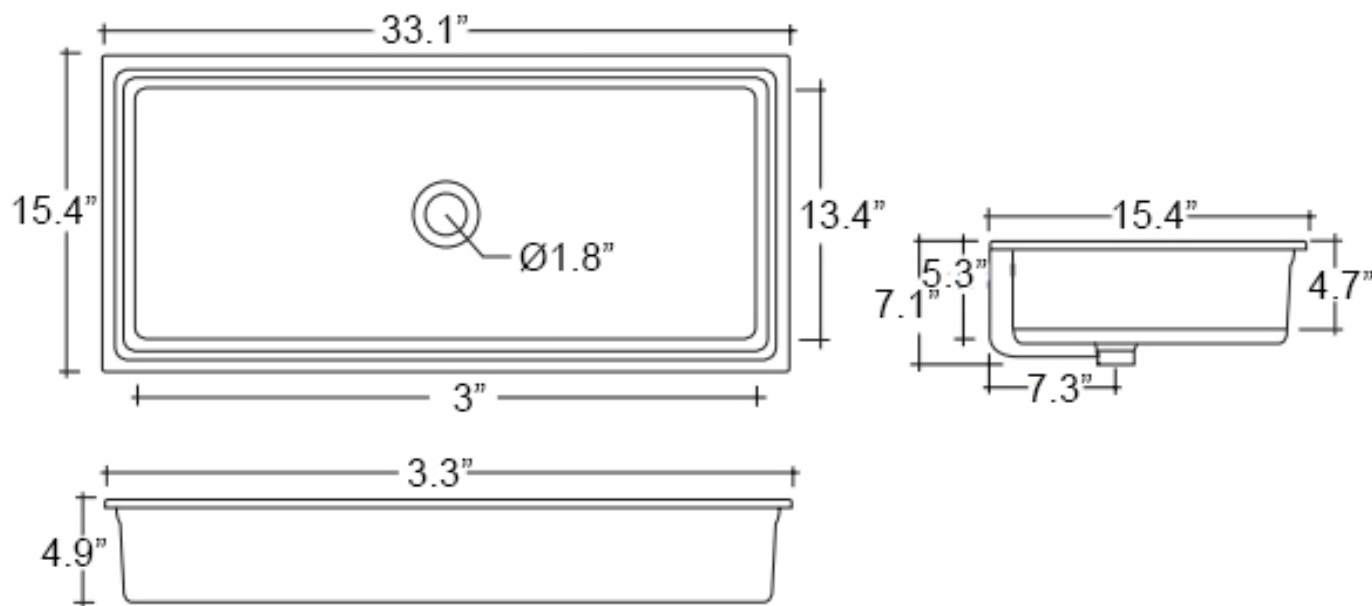

CITY84x39

Lavabo sottopiano con troppieno

City cm. 84x39

Undertop basin cm. 84x39

City with over flow

Collection
City

Model |
City 84.39

Dimensions Metric

1 inch = 2.54 cm
1 inch = 25.4 mm

WS[®]
BATH
COLLECTIONS

1051 Lea Drive - Collegeville, PA 19426
Tel. 215 513 9400 - Fax 610 831 0215
www.ws bathcollections.com - info@ws bathcollections.com

We recommend the following items that work with your sink.

Wall-mount installation

Vessel/ countertop installation

Bolts

Silicone (*optional*)

Collection
City

Model |
City 84.39

Dimensions Metric
1 inch = 2.54 cm
1 inch = 25.4 mm

WS[®]